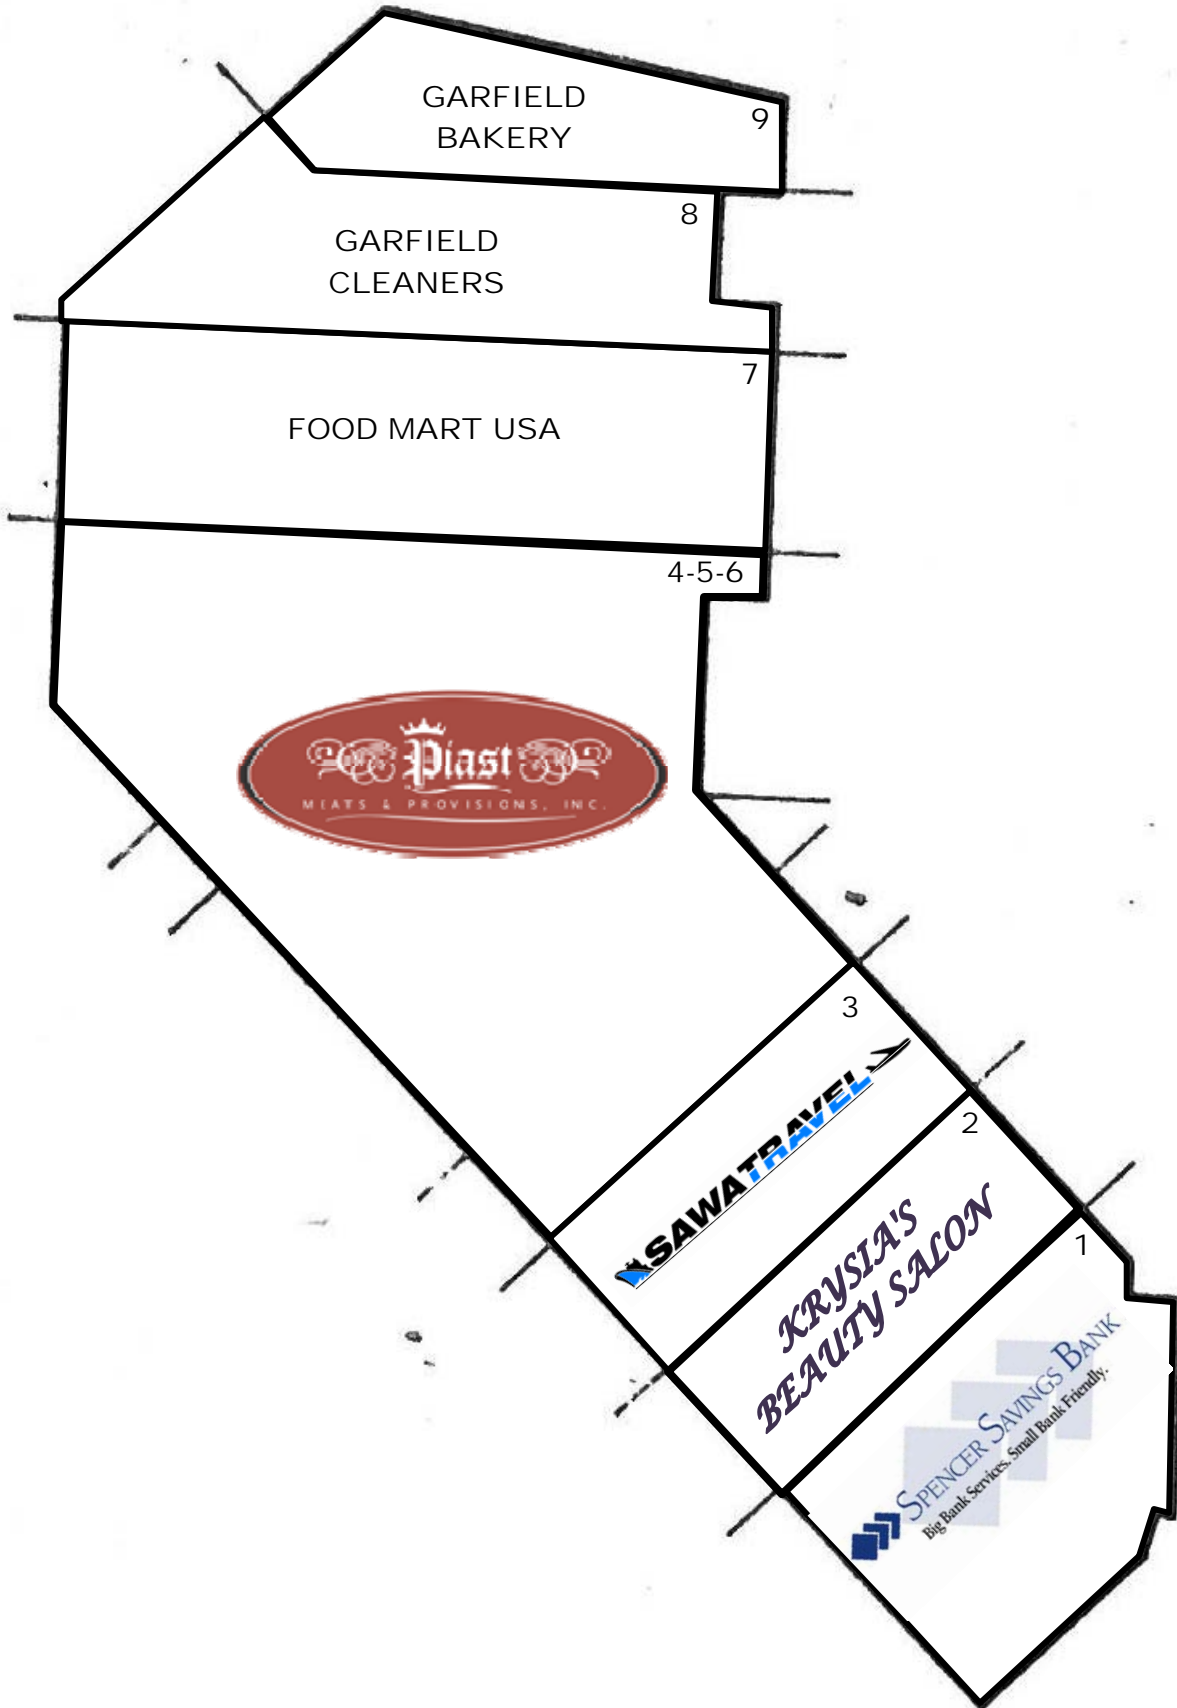

Garfield, New Jersey

800 River Drive

Riverview Mall