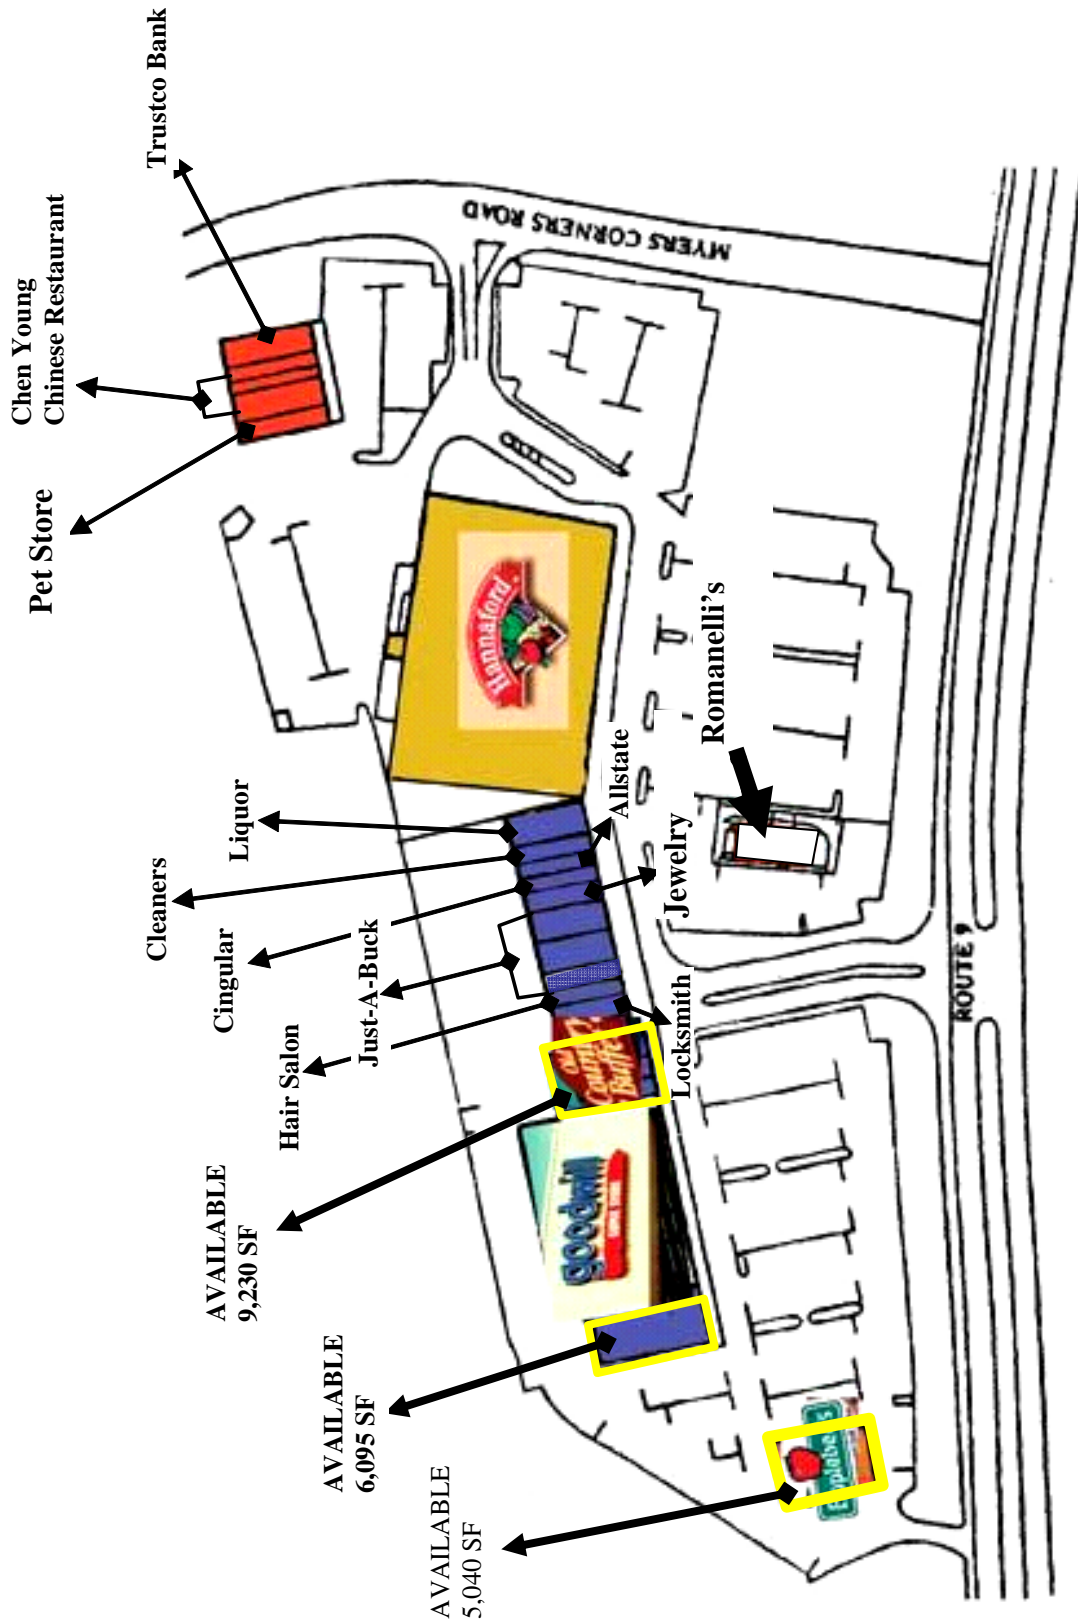

Wappingers Falls Shopping Center

1490 Route 9, Wappingers Falls, NY