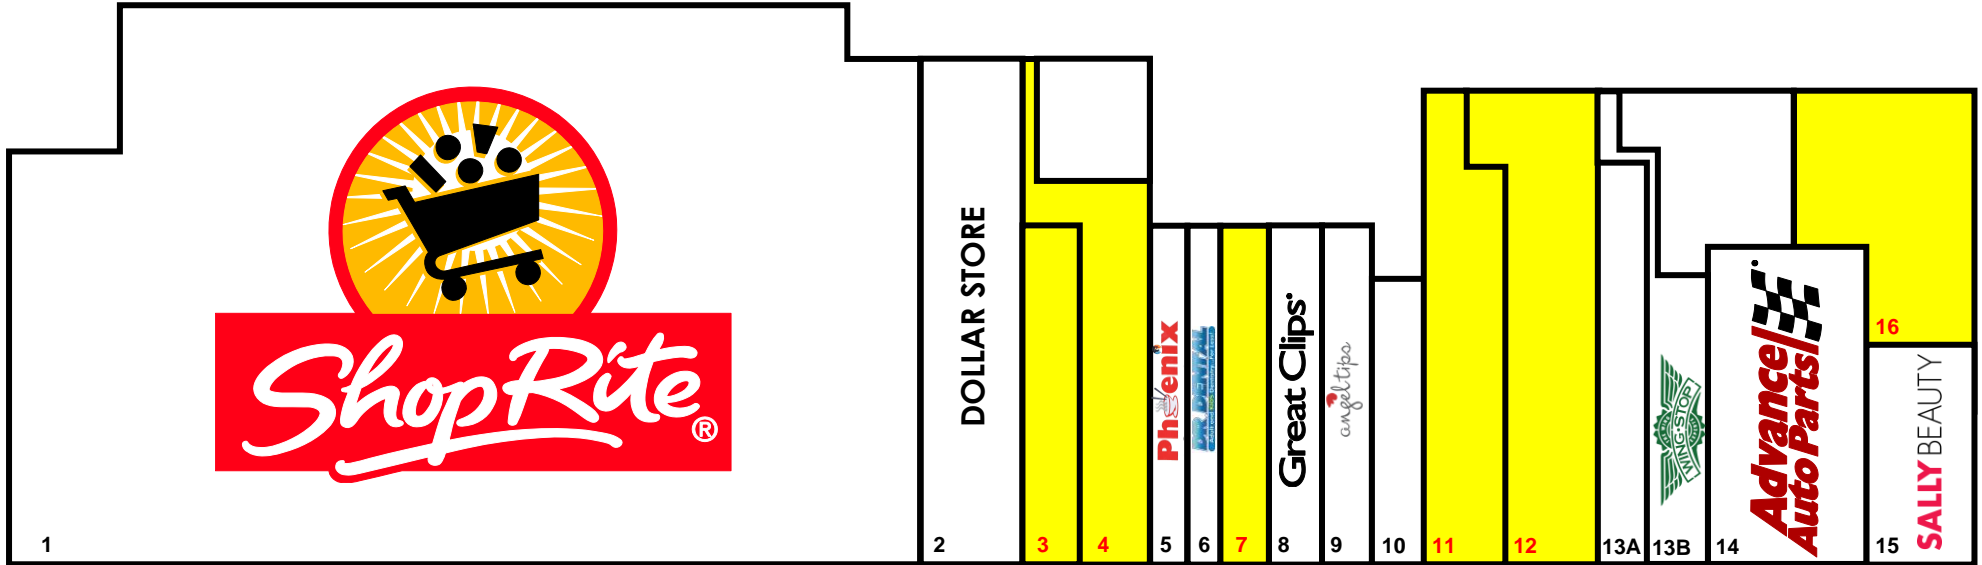

DERBY CONNECTICUT

SHOPRITE SHOPPING CENTER
49 PERSHING DRIVE

| # | TENANT | SF |
|------|----------------------------|--------|
| 1 | ShopRite Supermarket | 60,000 |
| 2 | Dollar Store | 6,800 |
| 3 | AVAILABLE | 2,750 |
| 4 | AVAILABLE | 4,000 |
| 5 | Phoenix Vietnamese Cuisine | 2,100 |
| 6 | Dr. Dental | 2,100 |
| 7 | AVAILABLE | 2,477 |
| 8 | Great Clips | 1,652 |
| 9 | Angel Tips Nail Spa | 1,528 |
| 10 | Fonts Discount Liquor | 1,800 |
| 11 | AVAILABLE | 5,200 |
| 12 | AVAILABLE | 6,500 |
| 13 A | Laundromat | 3,000 |
| 13 B | Wing Stop | 2,000 |
| 14 | Advance Auto Parts | 7,000 |
| 15 | Sally Beauty | 1,400 |
| 16 | AVAILABLE | 1,580 |
| 17 | Liberty Bank | 2,000 |