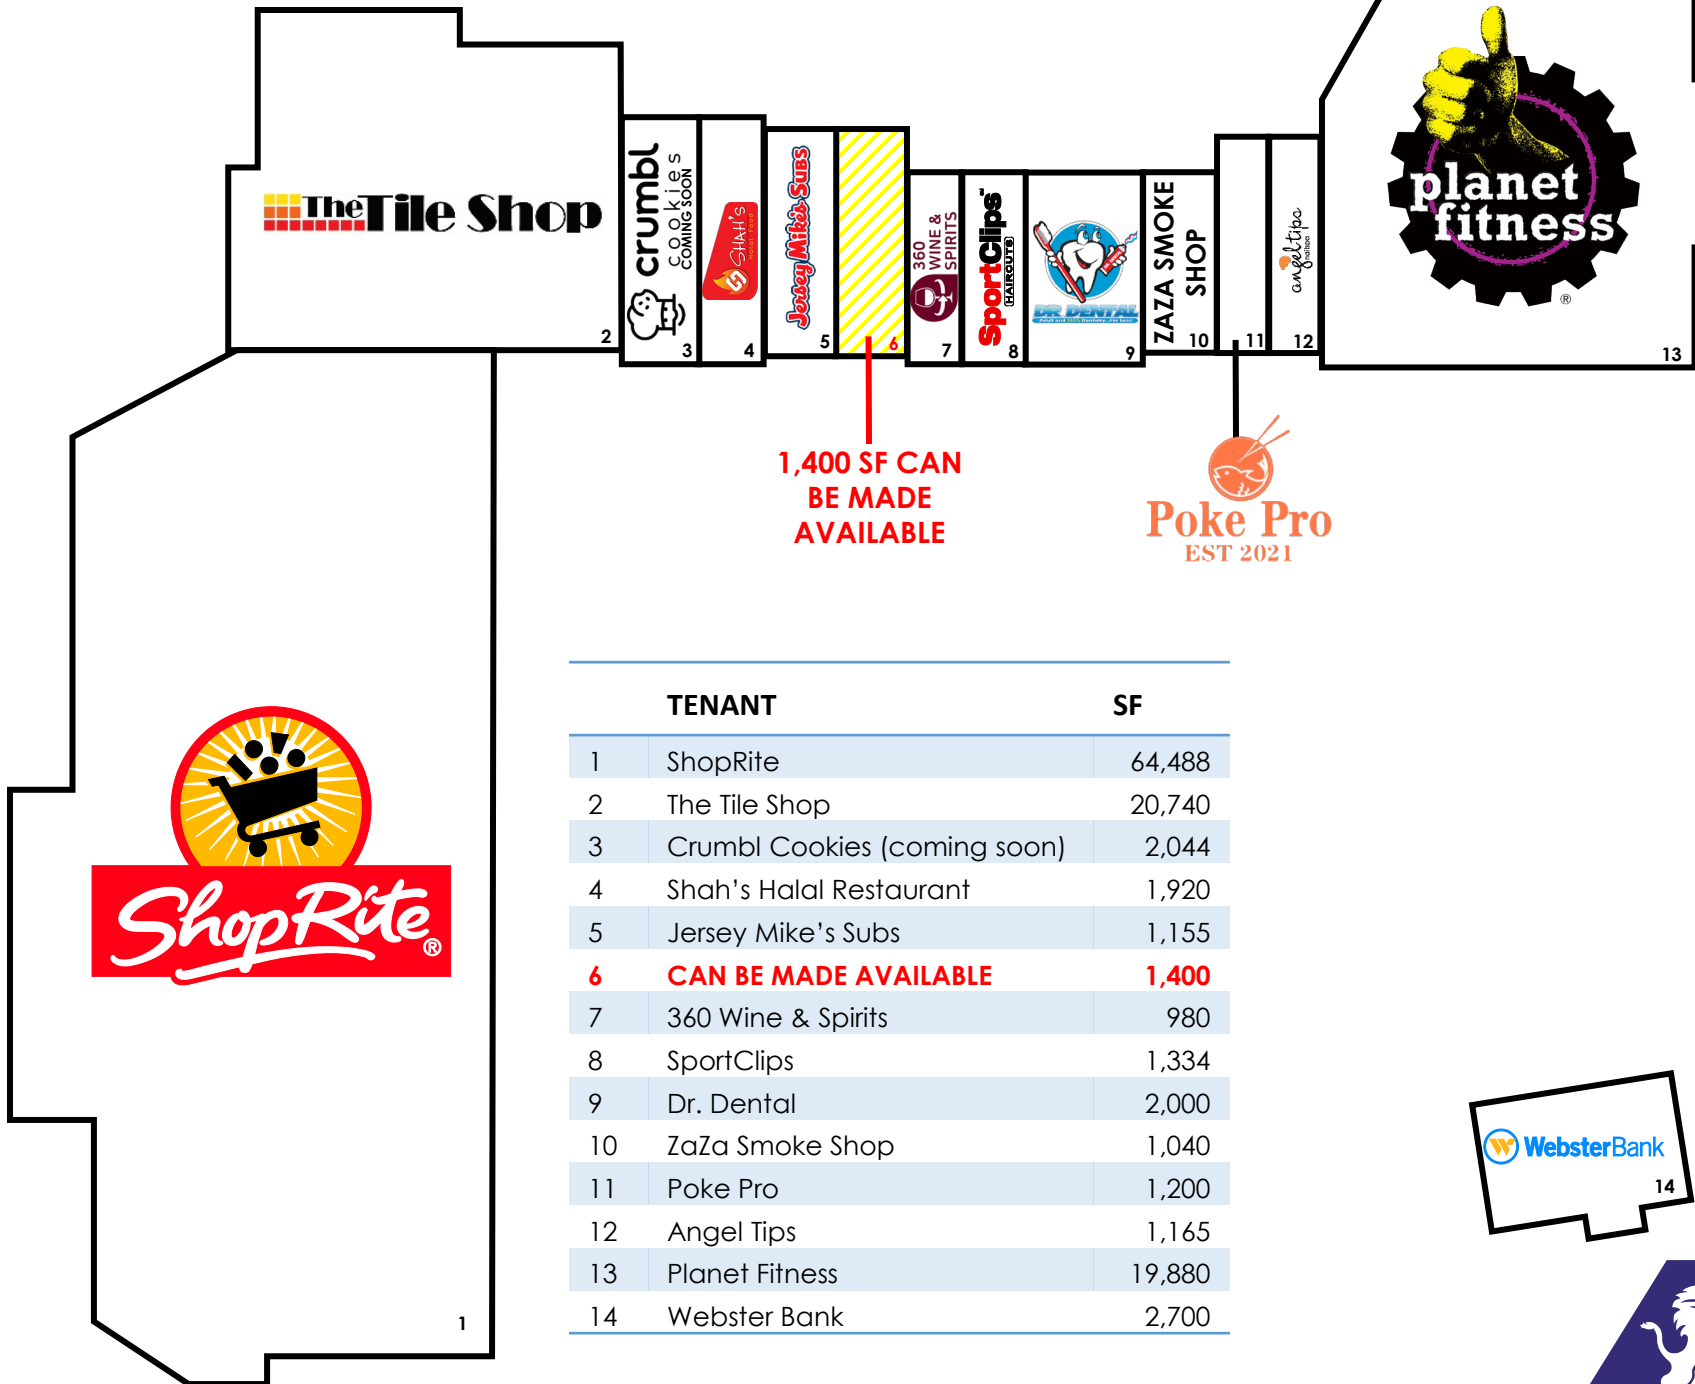

SHOPRITE SHOPPING CENTER  
360 CONNECTICUT AVENUE

NORWALK, CT

1,400 SF CAN  
BE MADE  
AVAILABLE

TENANT	SF
1 ShopRite	64,488
2 The Tile Shop	20,740
3 Crumbl Cookies (coming soon)	2,044
4 Shah's Halal Restaurant	1,920
5 Jersey Mike's Subs	1,155
<b>6 CAN BE MADE AVAILABLE</b>	<b>1,400</b>
7 360 Wine & Spirits	980
8 SportClips	1,334
9 Dr. Dental	2,000
10 ZaZa Smoke Shop	1,040
11 Poke Pro	1,200
12 Angel Tips	1,165
13 Planet Fitness	19,880
14 Webster Bank	2,700

CONNECTICUT AVENUE