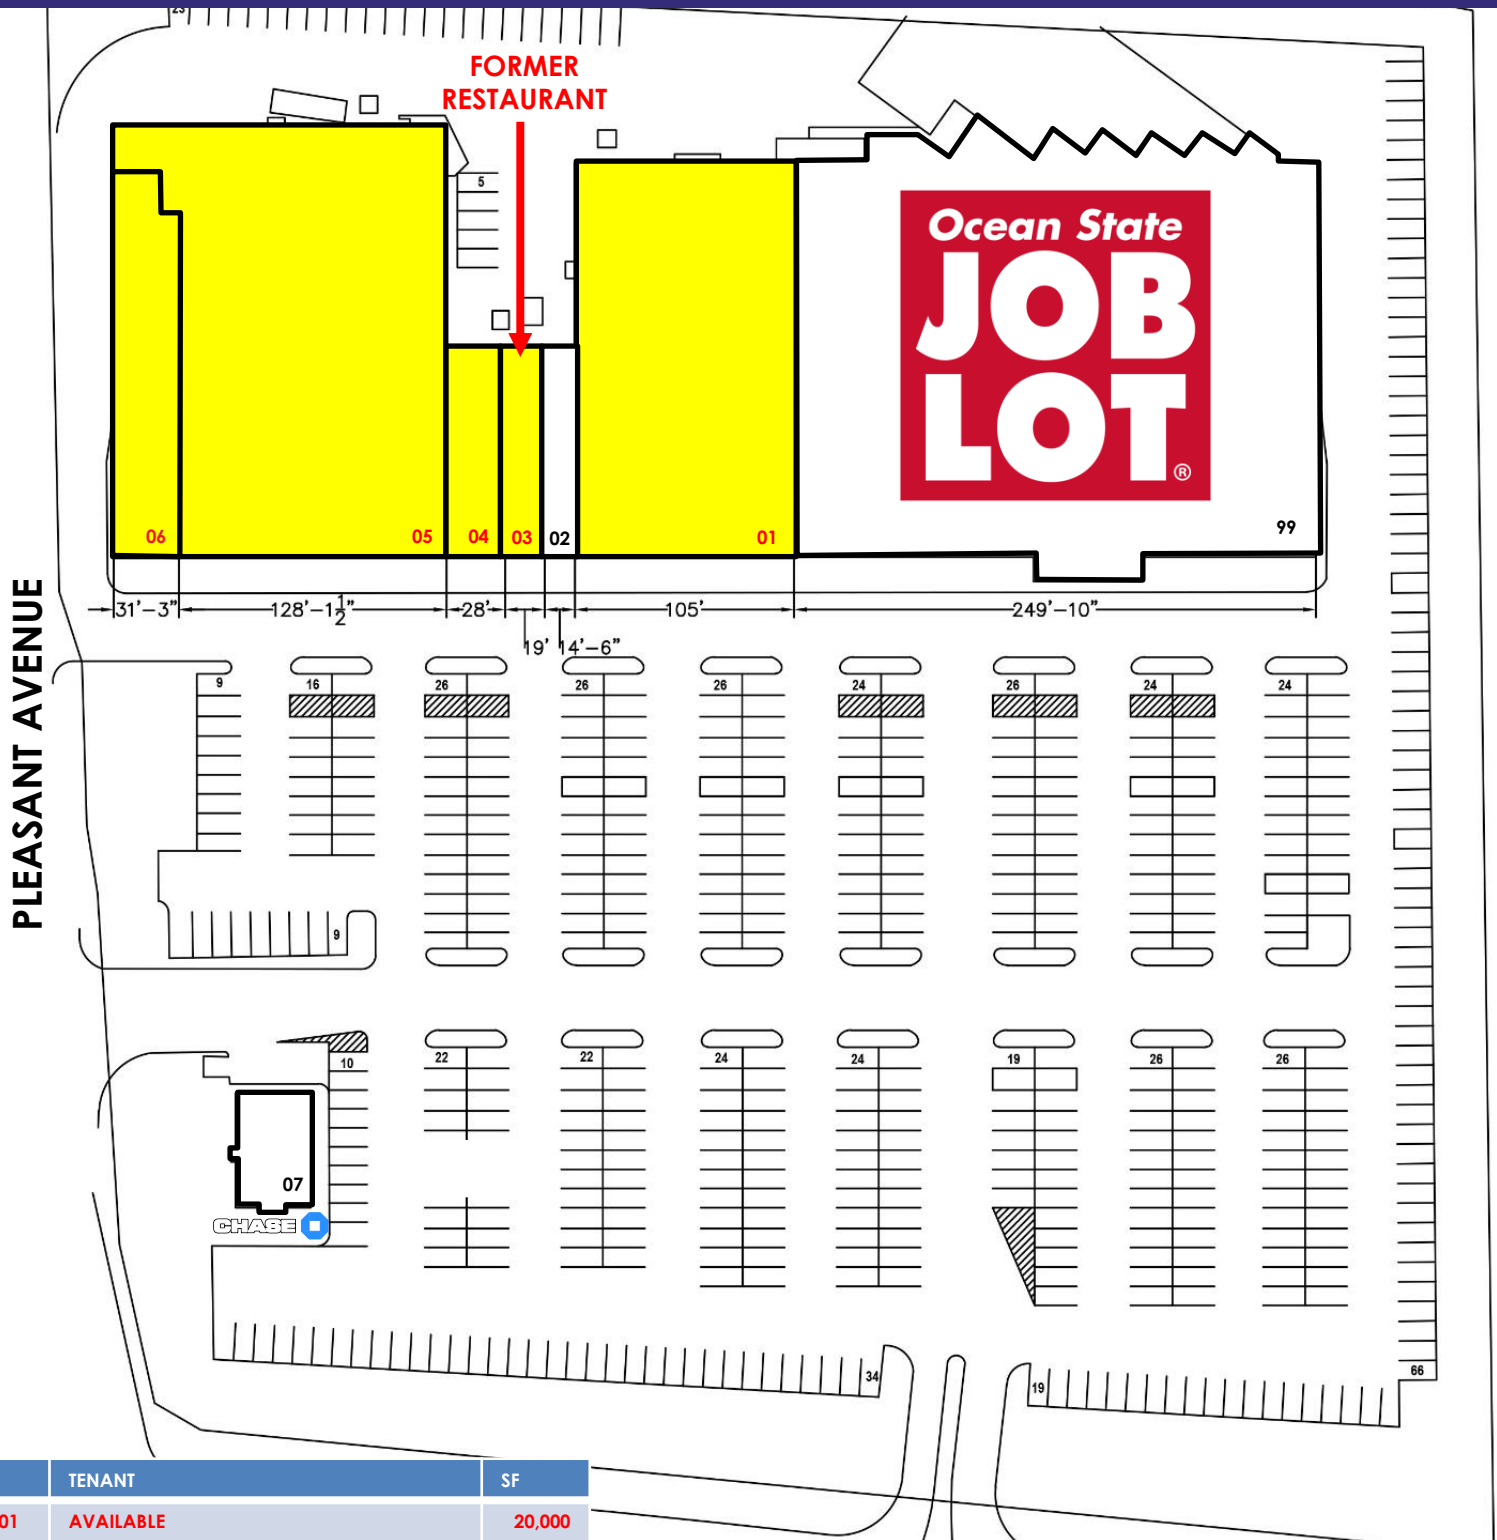

Centereach, NY

2120 – 2150 Middle Country Road

#	TENANT	SF
01	AVAILABLE	20,000
02	Card & Gift	1,462
03	AVAILABLE (FORMER RESTAURANT)	1,908
04	AVAILABLE	2,830
05	AVAILABLE	25,000
06	AVAILABLE	5,155
07	Chase Bank	6,000
99	Ocean State Job Lot	43,534

MIDDLE COUNTRY ROAD