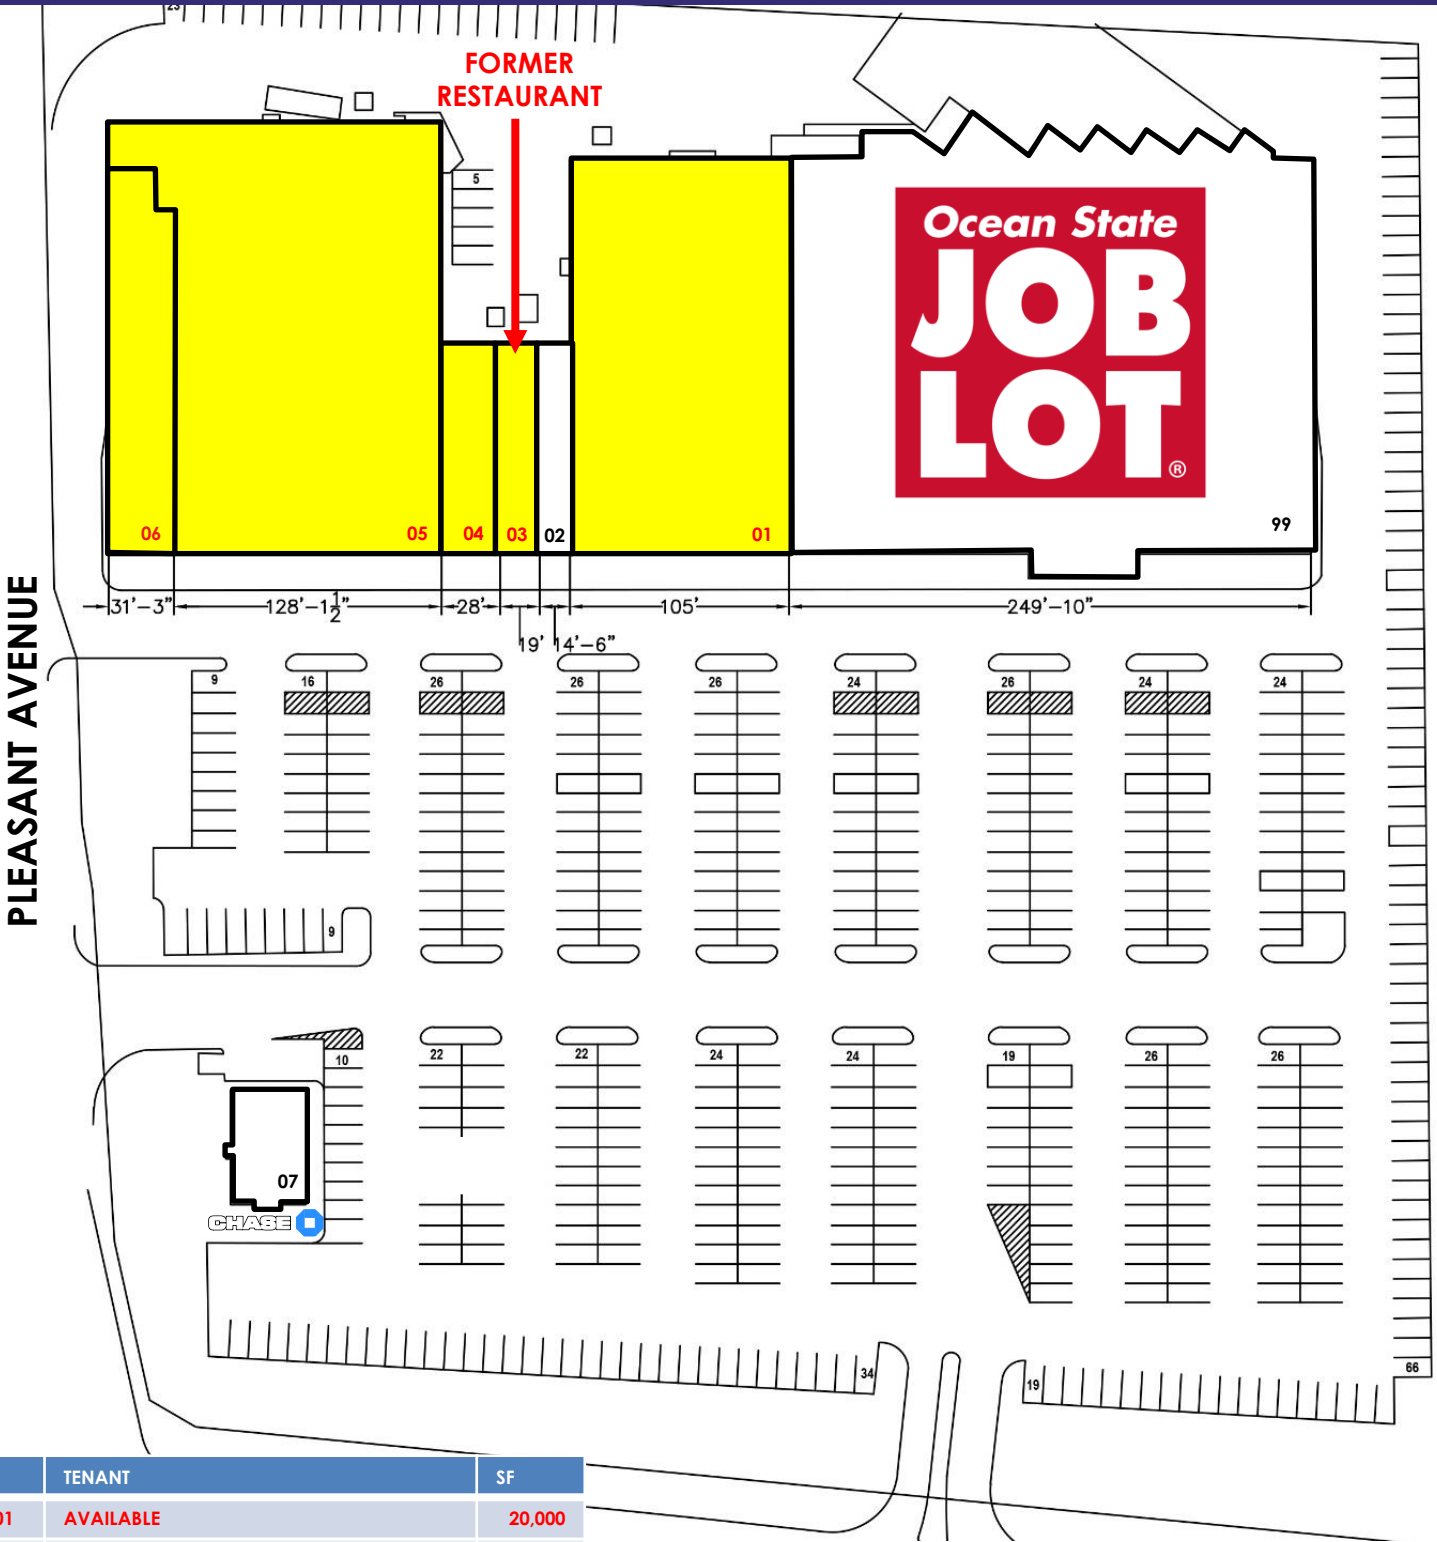

# Centereach, NY

2120 – 2150 Middle Country Road

#	TENANT	SF
01	AVAILABLE	20,000
02	Card & Gift	1,462
03	AVAILABLE (FORMER RESTAURANT)	1,908
04	AVAILABLE	2,830
05	AVAILABLE	25,000
06	AVAILABLE	5,155
07	Chase Bank	6,000
99	Ocean State Job Lot	43,534