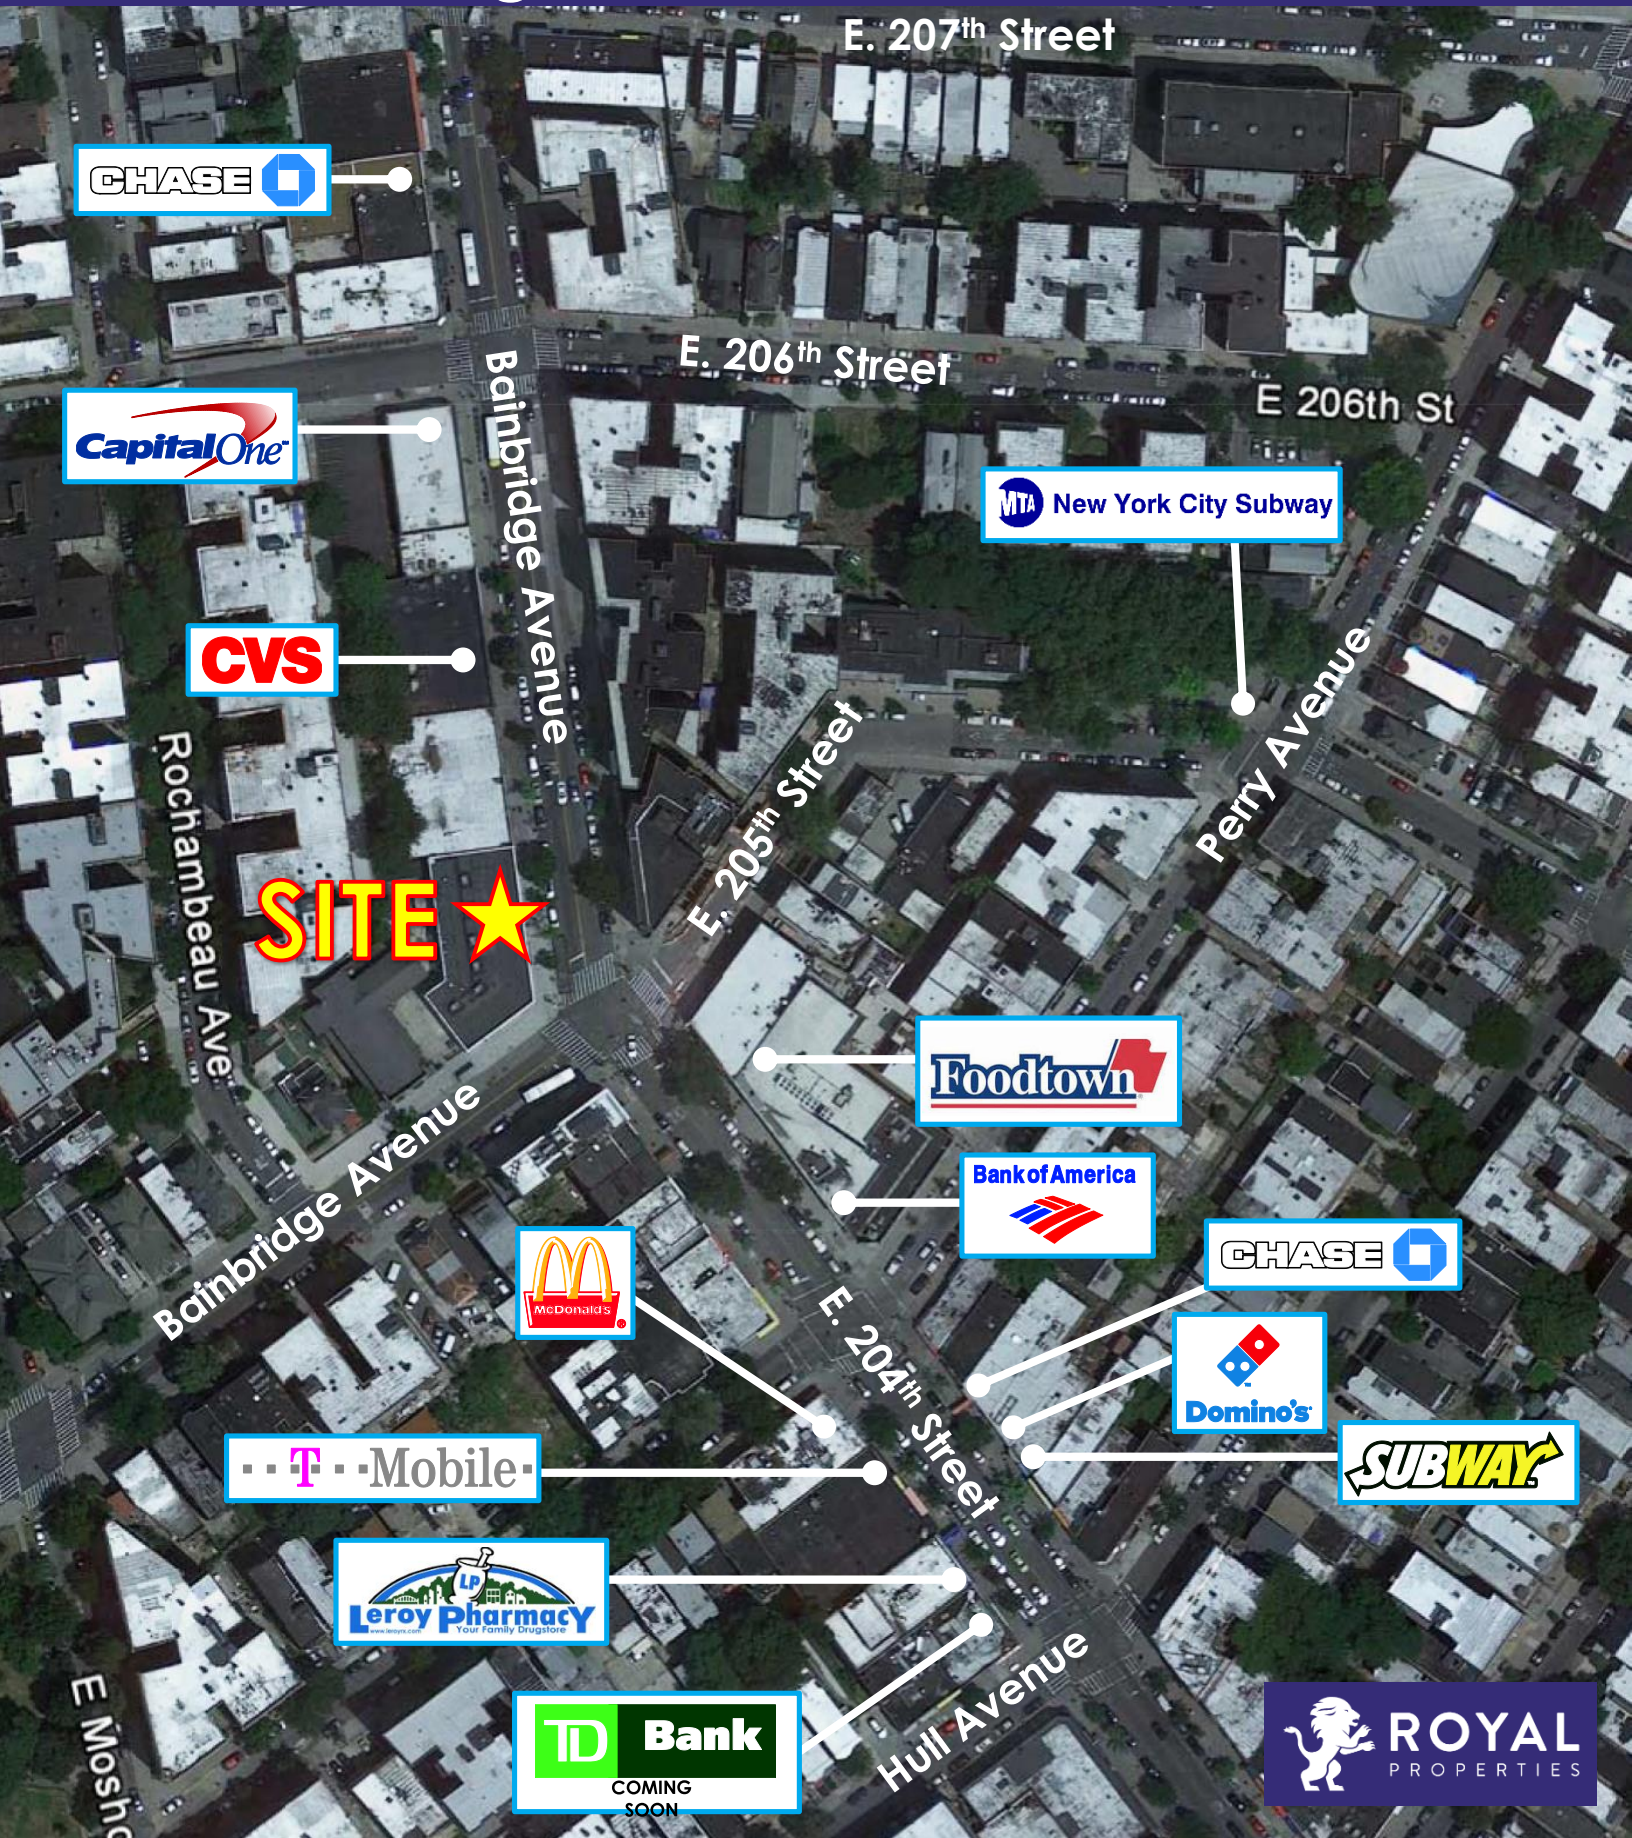

Bronx, NY

3083 Bainbridge Avenue

E. 207th Street

E. 206th Street

E 206th St

E. 205th Street

E. 204th Street

Hull Avenue

Bainbridge Avenue

Perry Avenue

Rochambeau Ave

E Moshco

CHASE

Capital One

CVS

SITE ★

Foodtown

Bank of America

McDonald's

T-Mobile

Leroy Pharmacy
Your Family Drugstore

TD Bank
COMING SOON

CHASE

Domino's

SUBWAY

MTA New York City Subway

ROYAL PROPERTIES