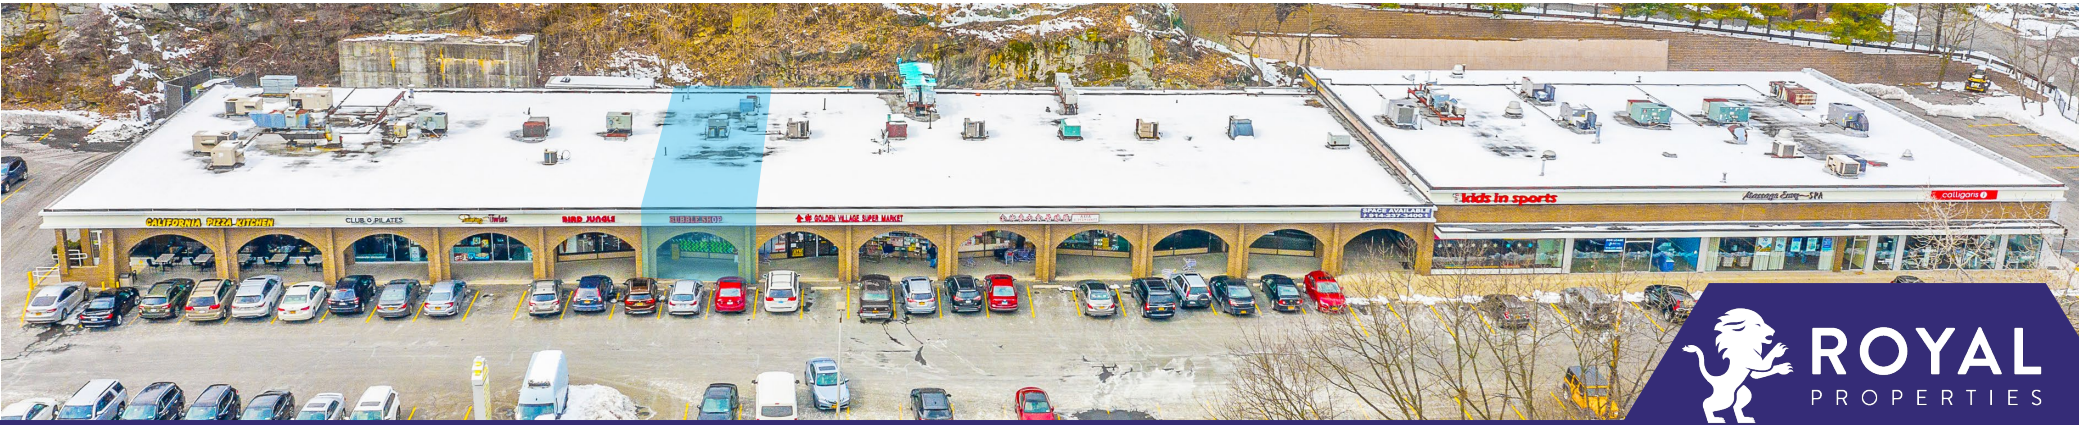

SCARSDALE, NY

ARCHWAY PLAZA  
365 CENTRAL PARK AVENUE

1,600 SF  
AVAILABLE

CENTRAL PARK AVENUE

All information herein is from sources deemed reliable. No warranty or representation is made to the accuracy thereof and it is submitted subject to errors, omissions and/or changes, without notice.