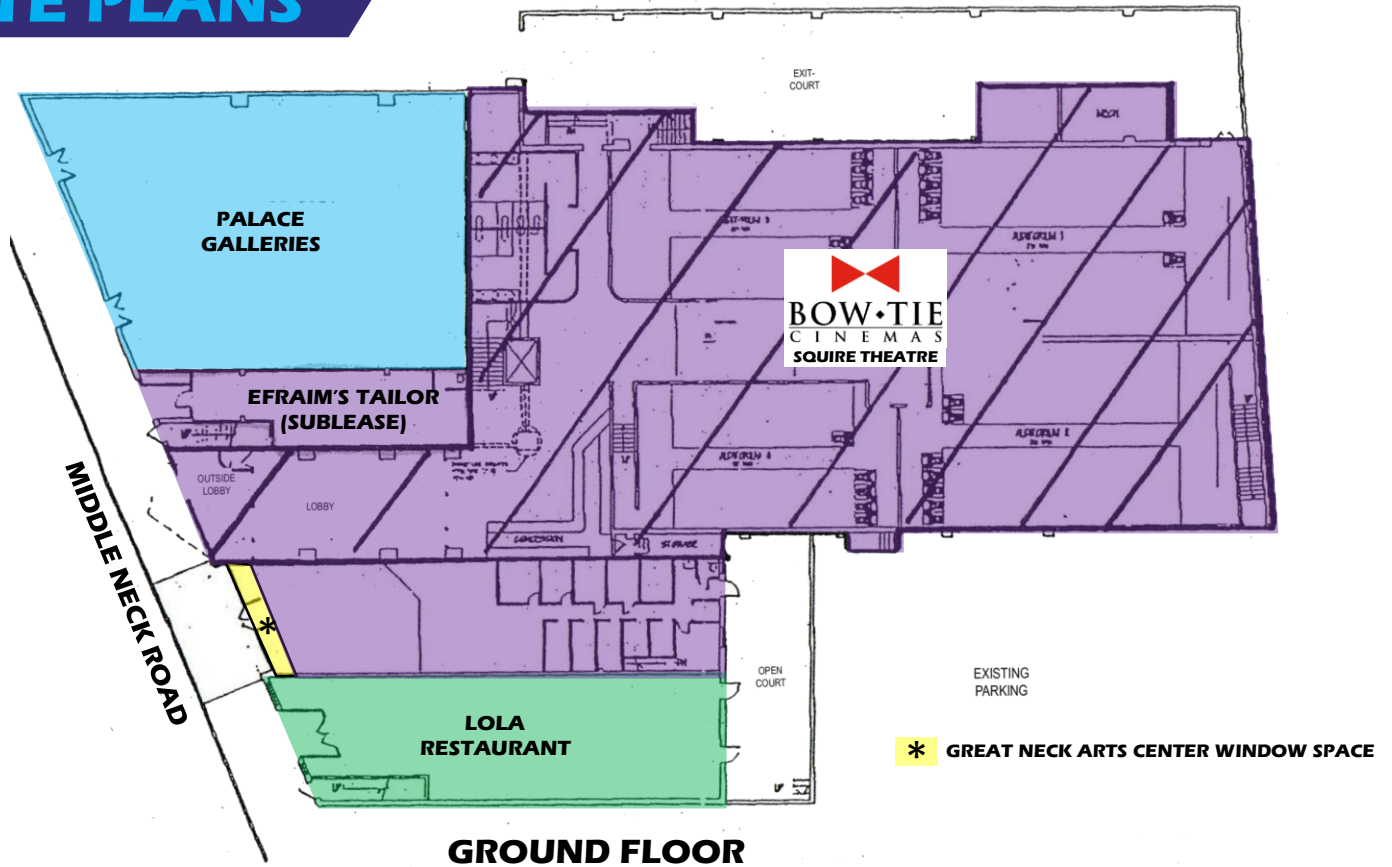

113-117 MIDDLE NECK ROAD GREAT NECK, NEW YORK

SITE PLANS

GROUND FLOOR

2ND FLOOR

ROYAL
PROPERTIES

850 Bronx River Road | Bronxville, NY 10708
www.RoyalPropertiesInc.com

JEFF KINTZER
914-237-3400, EXT. 103
JEFF@ROYALPROPERTIESINC.COM