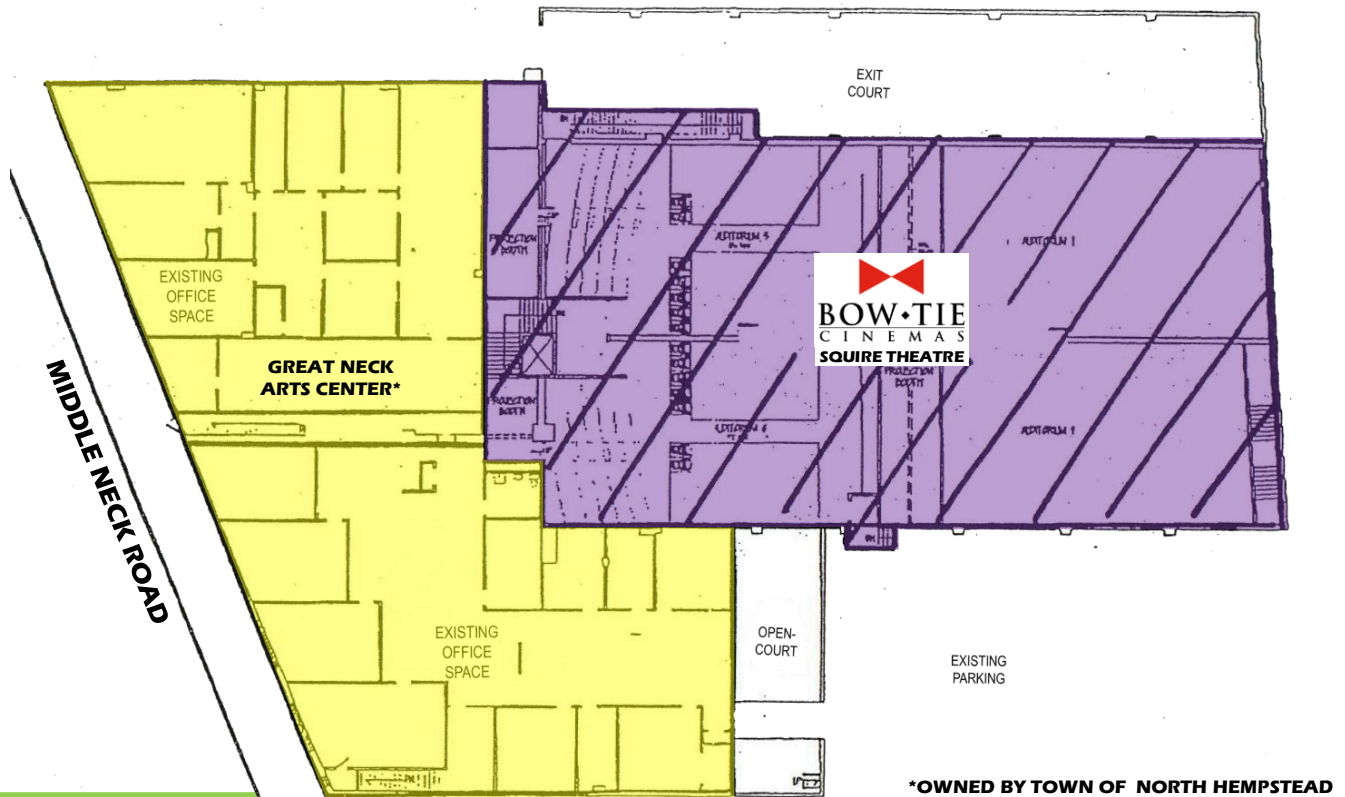

113-117 MIDDLE NECK ROAD GREAT NECK, NEW YORK

SITE PLANS

GROUND FLOOR

2ND FLOOR

ROYAL
PROPERTIES

850 Bronx River Road | Bronxville, NY 10708
www.RoyalPropertiesInc.com

JEFF KINTZER
914-237-3400, EXT. 103
JEFF@ROYALPROPERTIESINC.COM