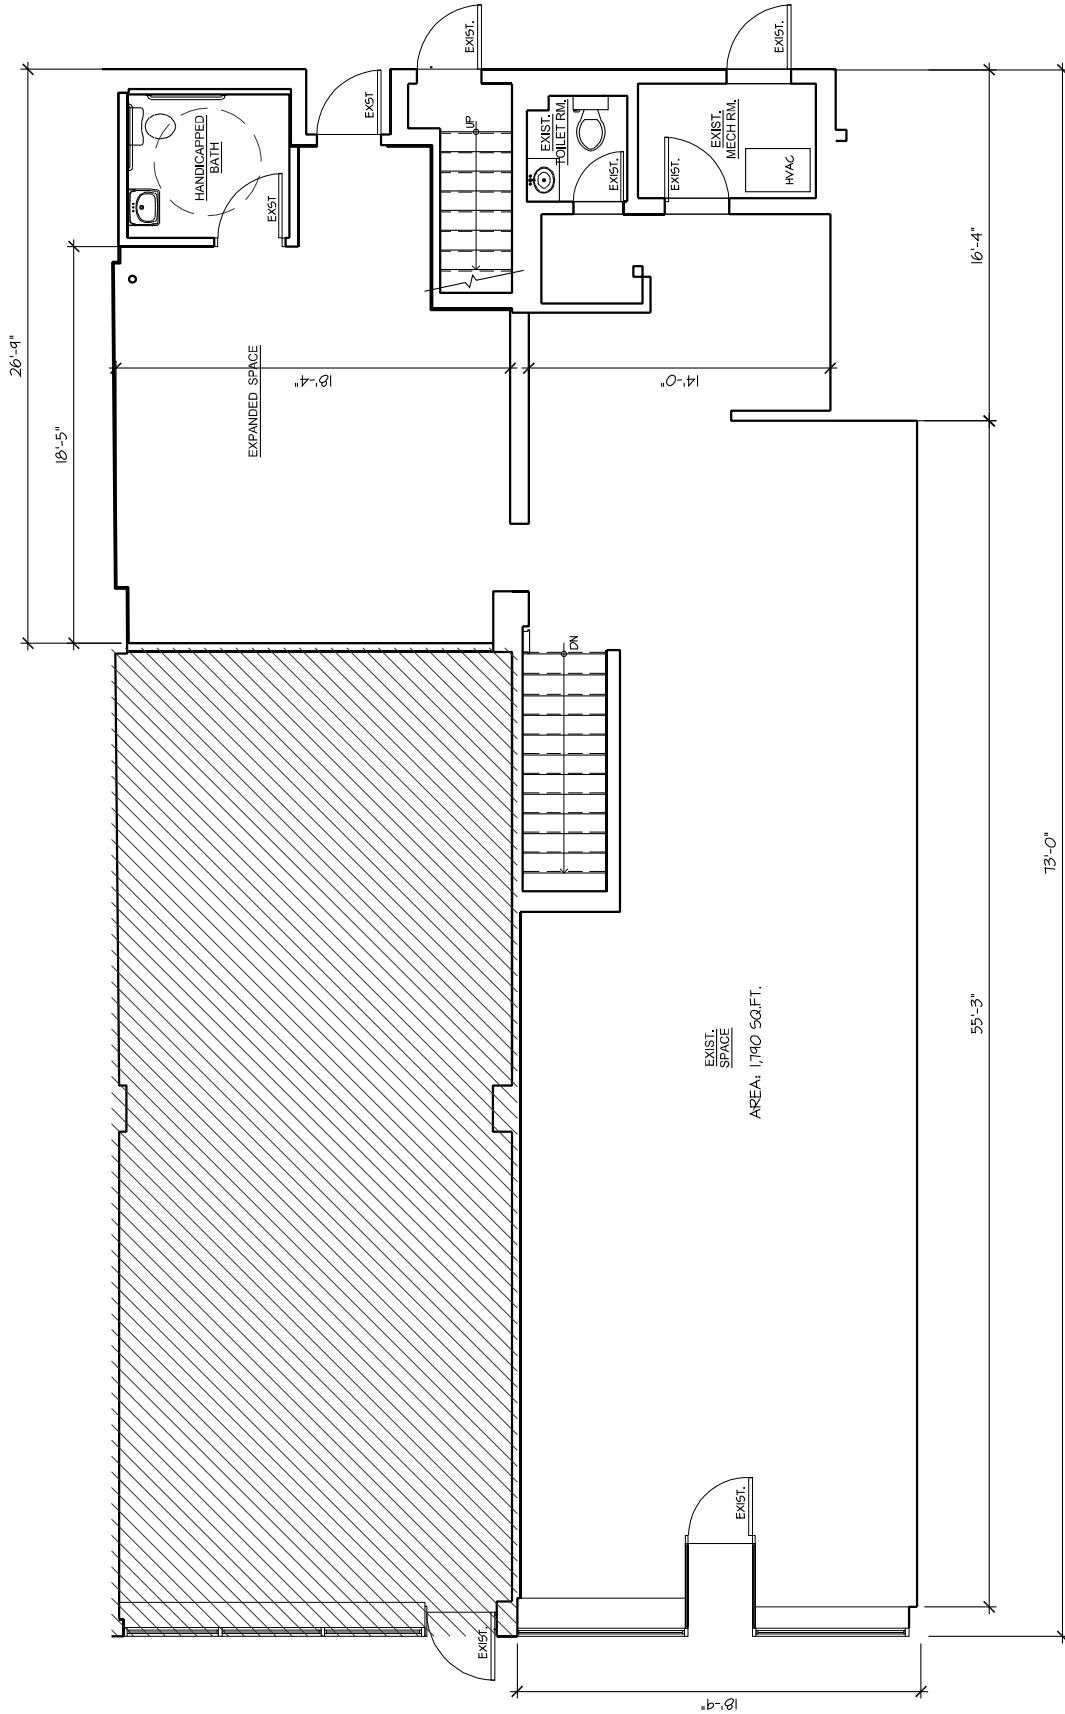

Yonkers, NY

RETAIL SPACE FOR LEASE

850 Bronx River Road

Fleetwood Plaza

LOBBY/OFFICE ENTRANCE

35 PARKING SPACES

1,800 SF +/-  
COMING  
AVAILABLE

BRONX RIVER ROAD

842 - 850 BRONX RIVER ROAD No. 12  
BRONXVILLE, NY.

GROUND FLOOR PLAN

3/16" = 1'-0"