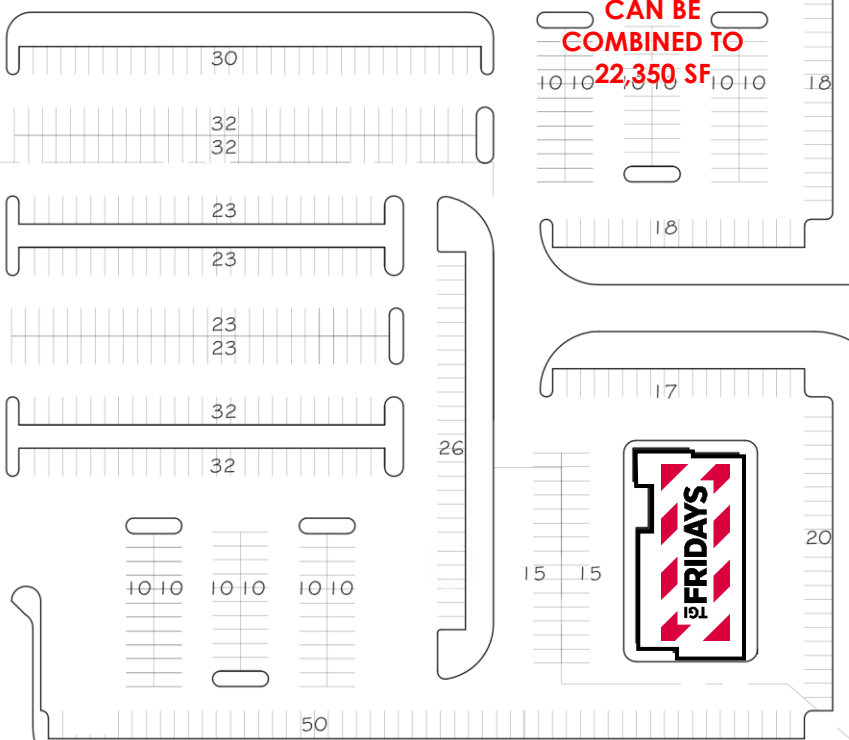

Newington, CT

3065-3105 Berlin Turnpike

JoAnn's Plaza

4,400 SF
END CAP
AVAILABLE

19,850 SF
AVAILABLE

2,500 SF
END CAP
AVAILABLE

CAN BE
COMBINED TO
22,350 SF

Service and Delivery

BIG LOTS!

JOANN stores inc®

FedEx Office SECURITY 99 • Mobile

SMOOTHIE KING

PASCONE PLACE

BERLIN TURNPIKE