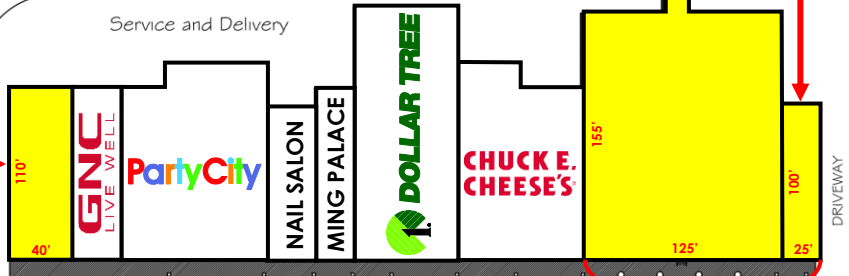

Newington, CT

3065-3105 Berlin Turnpike

JoAnn's Plaza

4,400 SF
END CAP
AVAILABLE

19,850 SF
AVAILABLE

2,500 SF
END CAP
AVAILABLE

CAN BE
COMBINED TO
22,350 SF

Service and Delivery