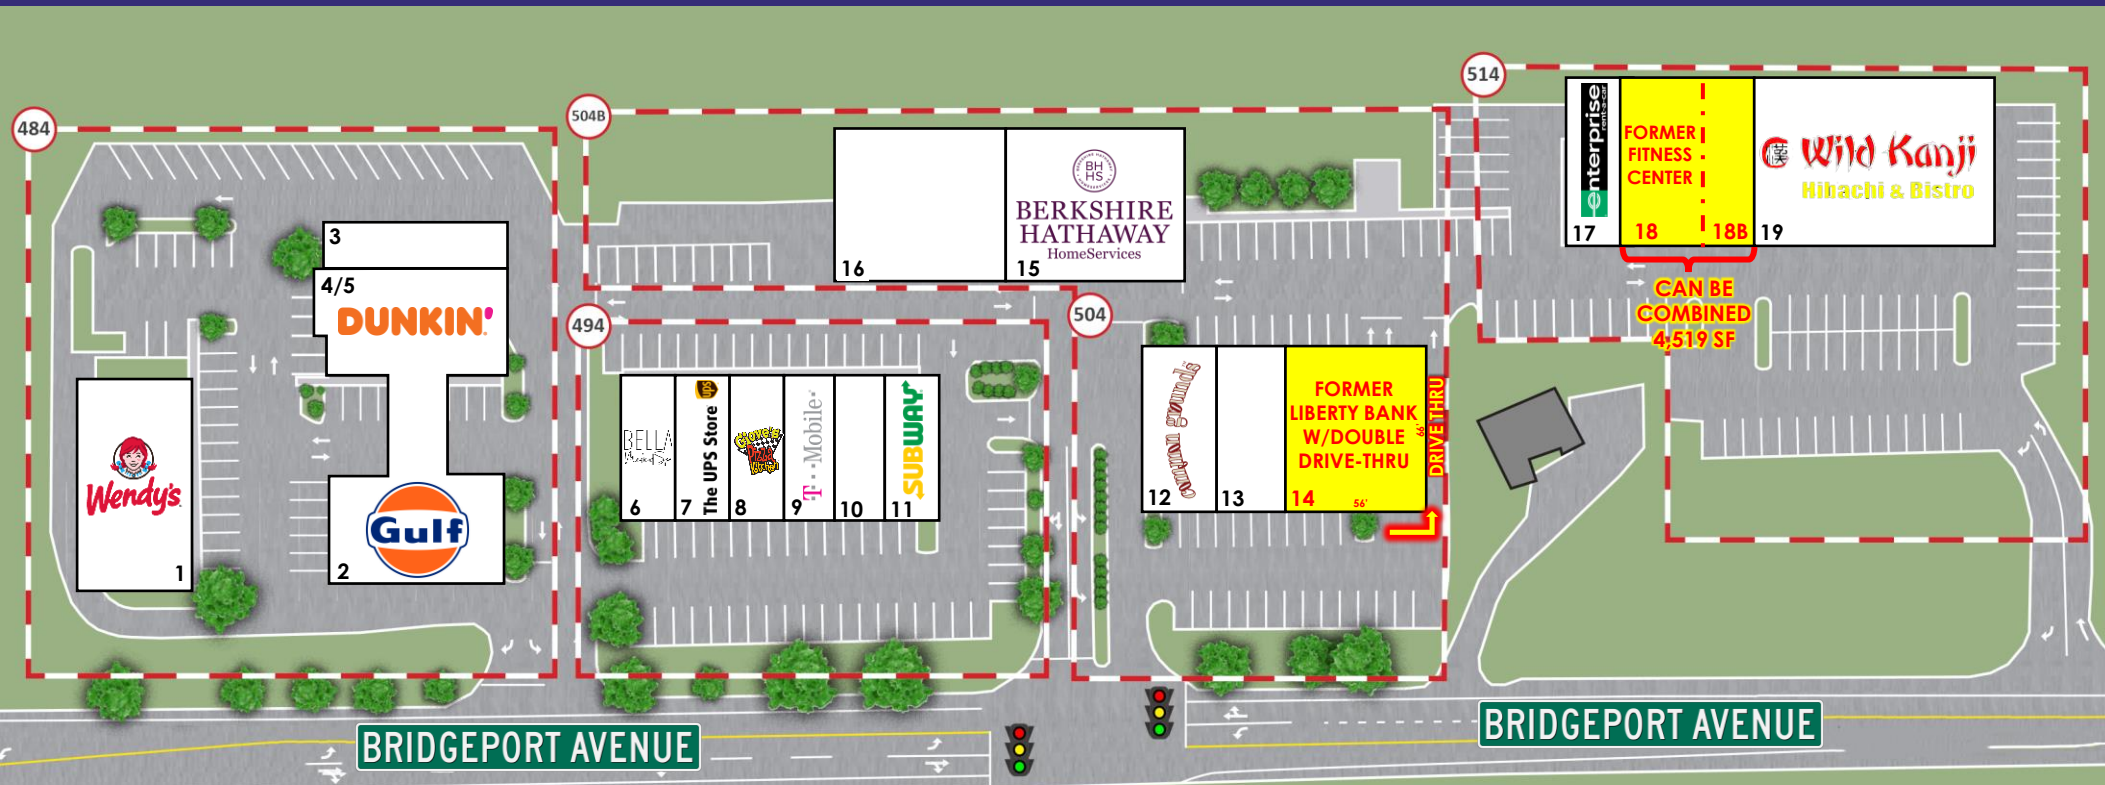

Shelton, CT

484-514 Bridgeport Avenue

Crown Point Center

484 BRIDGEPORT AVENUE		
	TENANT	SF
1	Wendy's	3,415
2	Gulf	3,754
3	Scooter's Deli Mart	2,000
4	Apartment Unit	980
5	Dunkin'	1,012

494 BRIDGEPORT AVENUE		
	TENANT	SF
6	Bella Medical Spa	1,219
7	The UPS Store	1,241
8	Giove's Pizza	1,400
9	T-Mobile	1,400
10	Fancy Nail Salon	1,067
11	Subway	1,367

504 BRIDGEPORT AVENUE		
	TENANT	SF
12	Common Grounds	1,574
13	Panache Hair Design	1,358
14	AVAILABLE	3,733
504 (B) BRIDGEPORT AVENUE		
	TENANT	SF
15	Berkshire Hathaway	5,650
16	Landmark Landscaping	6,450

514 BRIDGEPORT AVENUE		
	TENANT	SF
17	Enterprise Rent-A-Car	1,500
18	AVAILABLE	2,669
18B	CAN BE MADE AVAILABLE	1,850
19	Wild Kanji Hibachi & Bistro	7,240