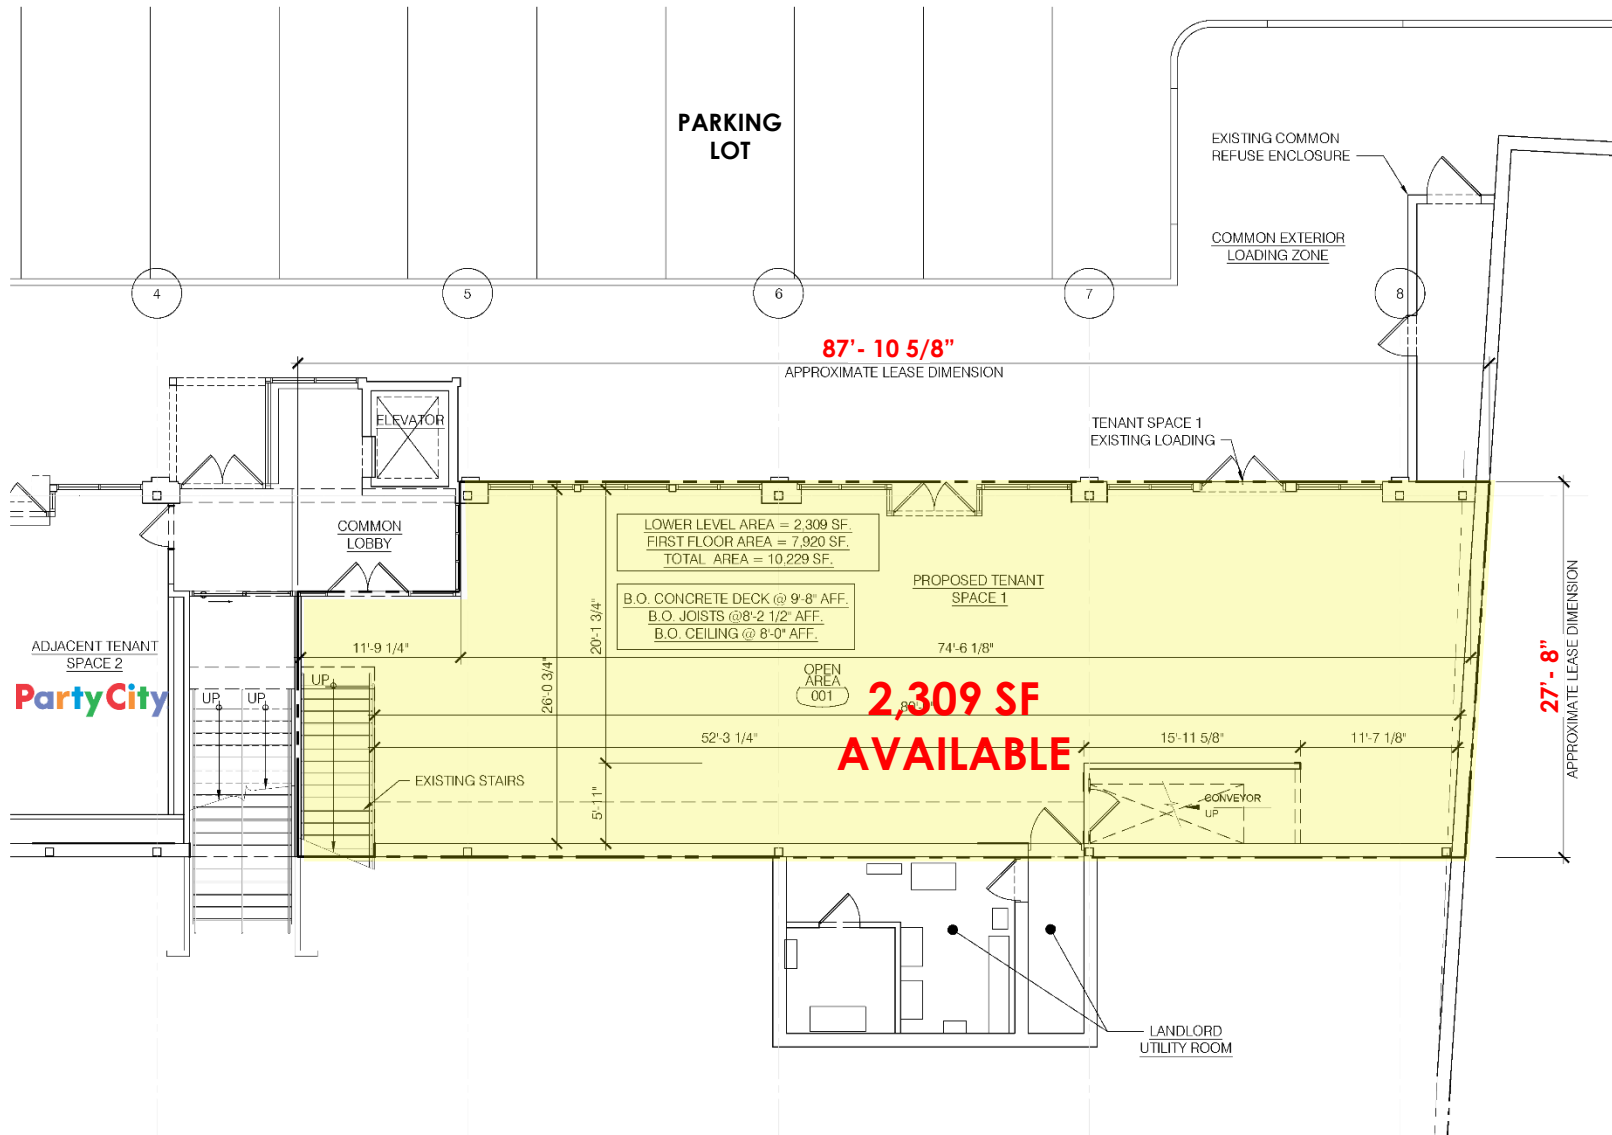

162 East Main Street (Route 117)

162 East Main Street (Route 117)

EAST MAIN STREET

Mount Kisco, NY

162 East Main Street (Route 117)

FLOOR PLAN

LOWER LEVEL

EAST MAIN STREET