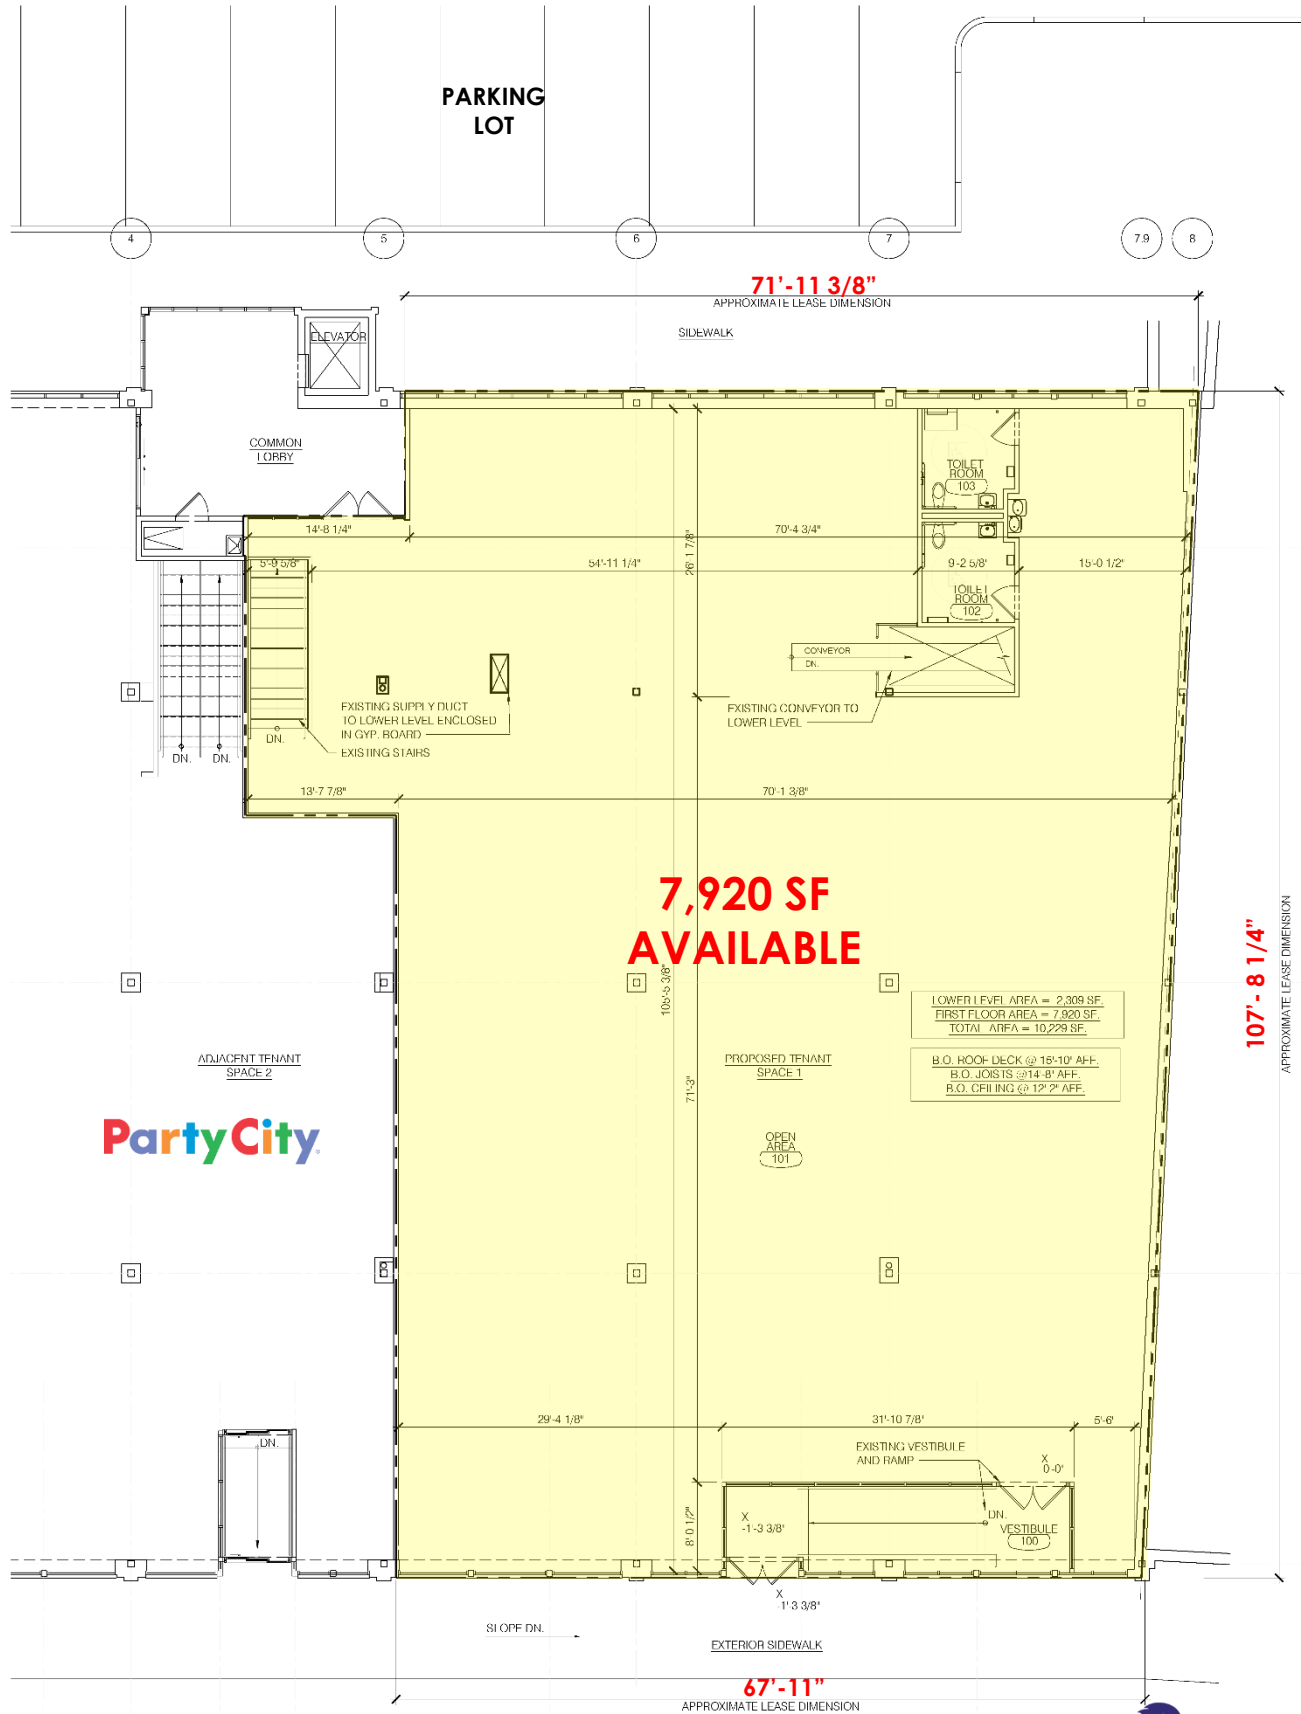

162 East Main Street (Route 117)

162 East Main Street (Route 117)

EAST MAIN STREET

Mount Kisco, NY

162 East Main Street (Route 117)

FLOOR PLAN

LOWER LEVEL

EAST MAIN STREET