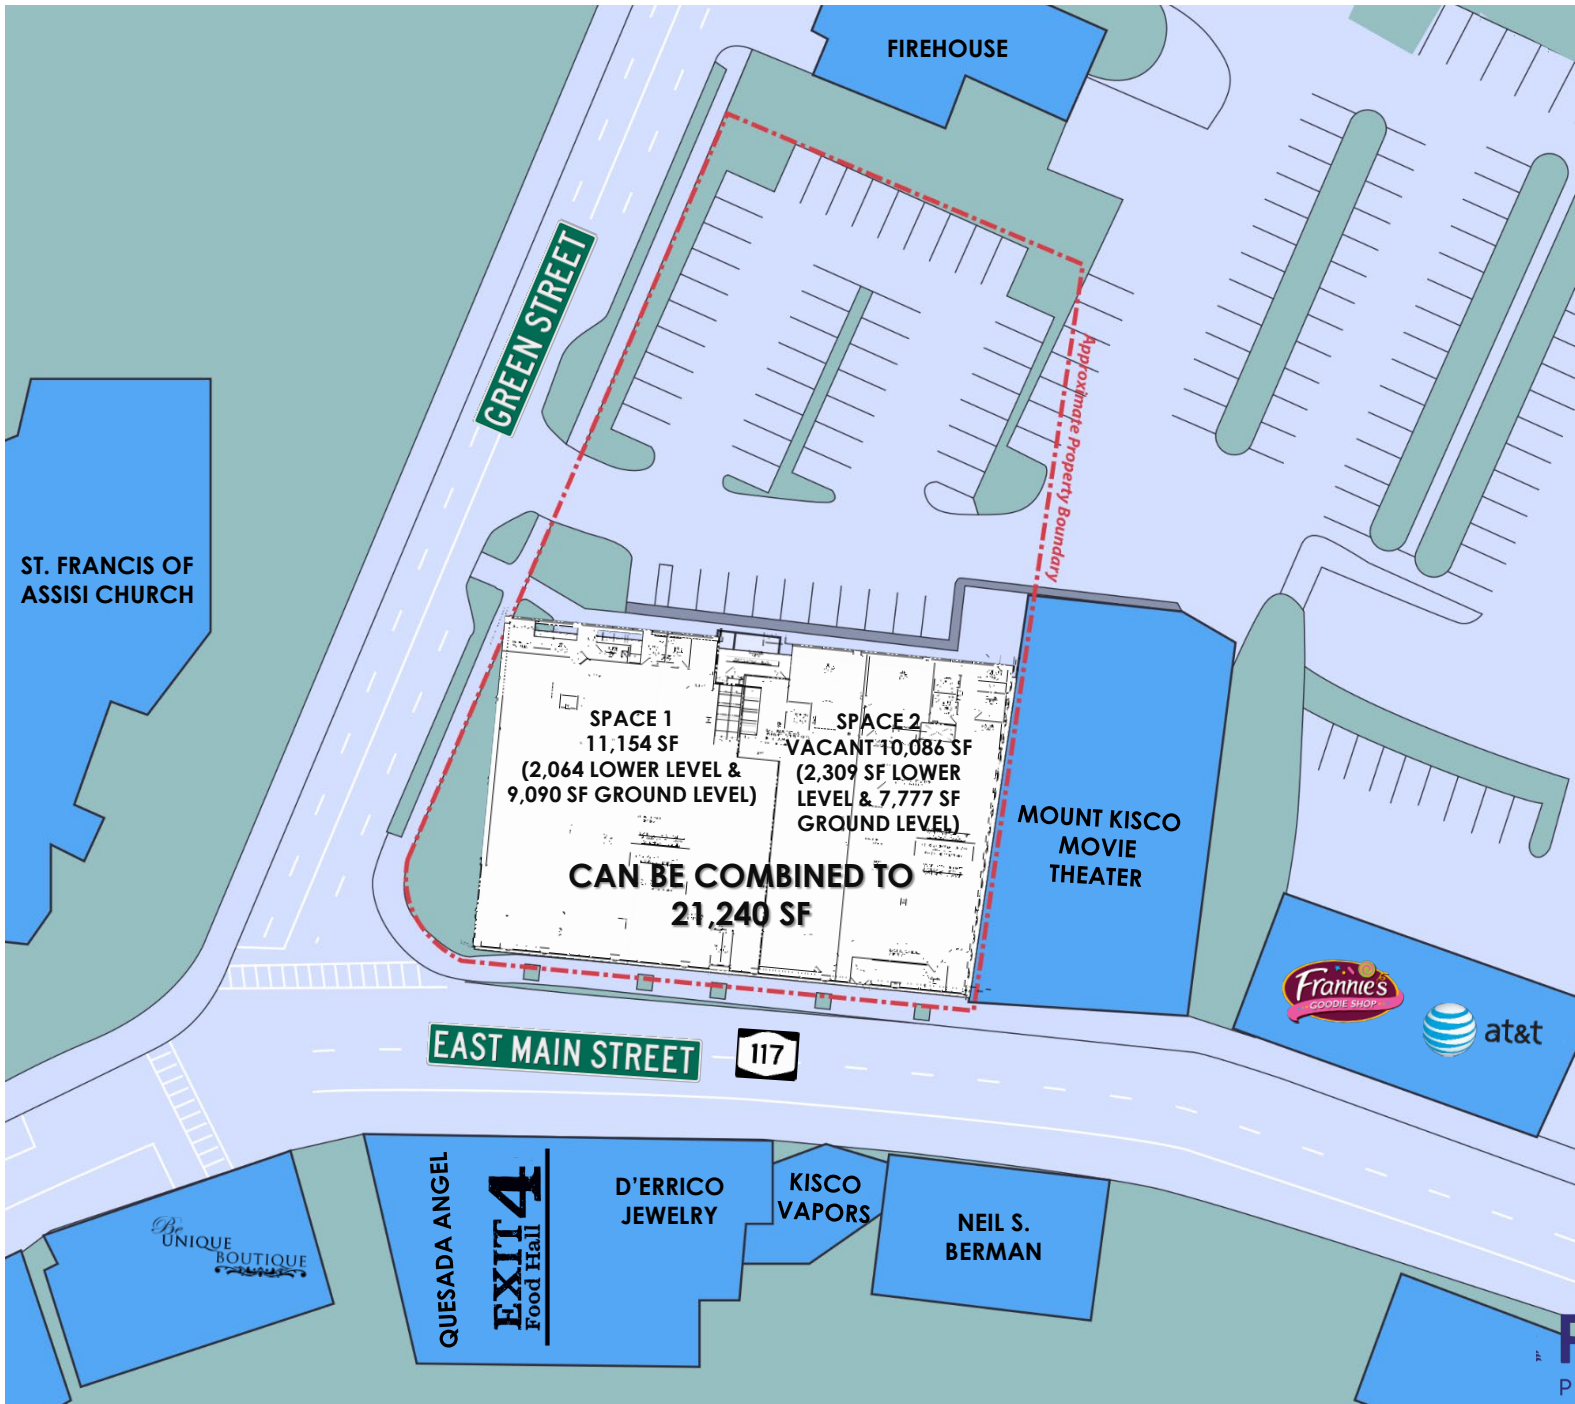

# SITE PLAN

154-162 E. MAIN STREET – MOUNT KISCO, NY

# SITE PLAN

154-162 E. MAIN STREET – MOUNT KISCO, NY

\*\*CURRENTLY OCCUPIED BY PARTY CITY. TENANT BANKRUPTCY PETITION IS IN PROCESS.