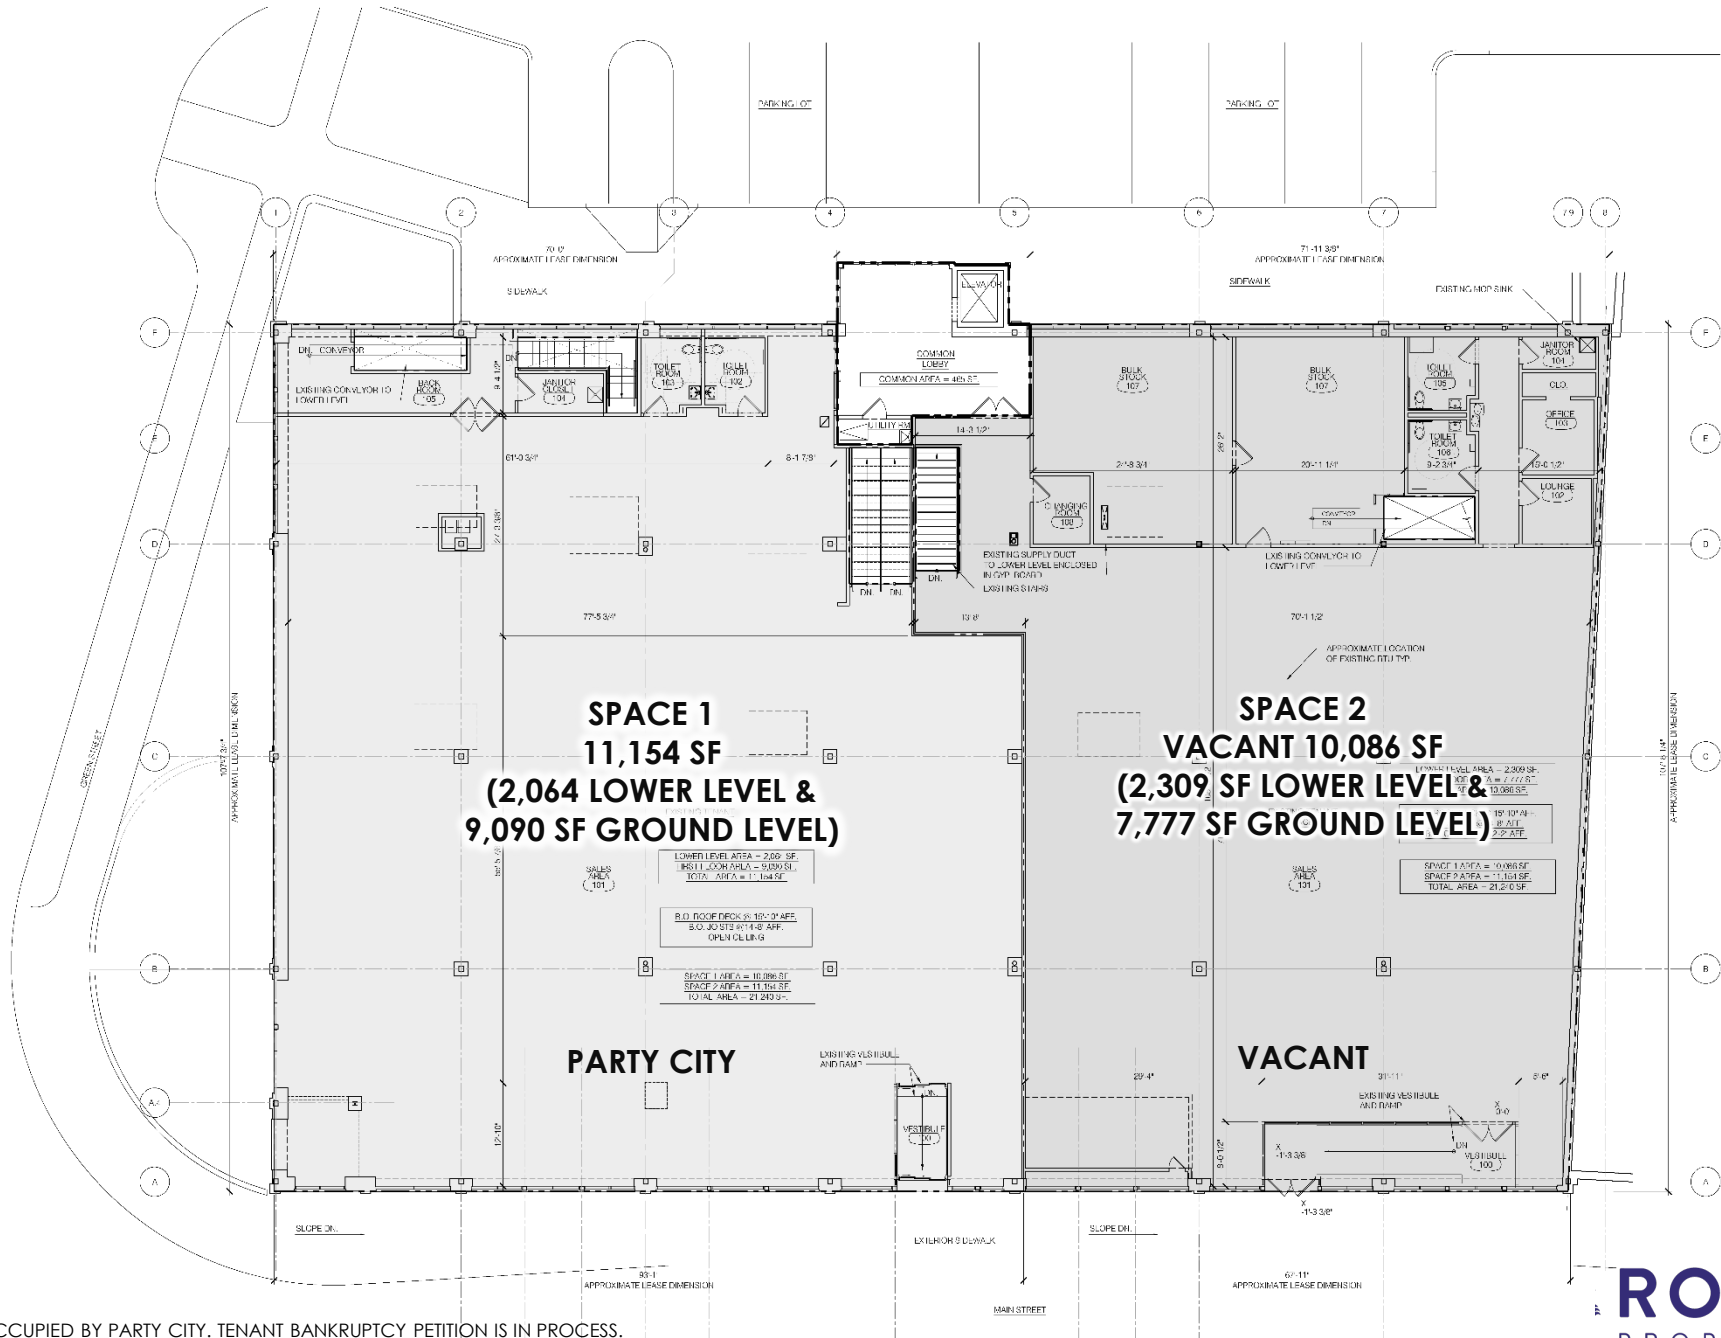

# SITE PLAN

154-162 E. MAIN STREET – MOUNT KISCO, NY

# SITE PLAN

154-162 E. MAIN STREET – MOUNT KISCO, NY

\*\*CURRENTLY OCCUPIED BY PARTY CITY. TENANT BANKRUPTCY PETITION IS IN PROCESS.