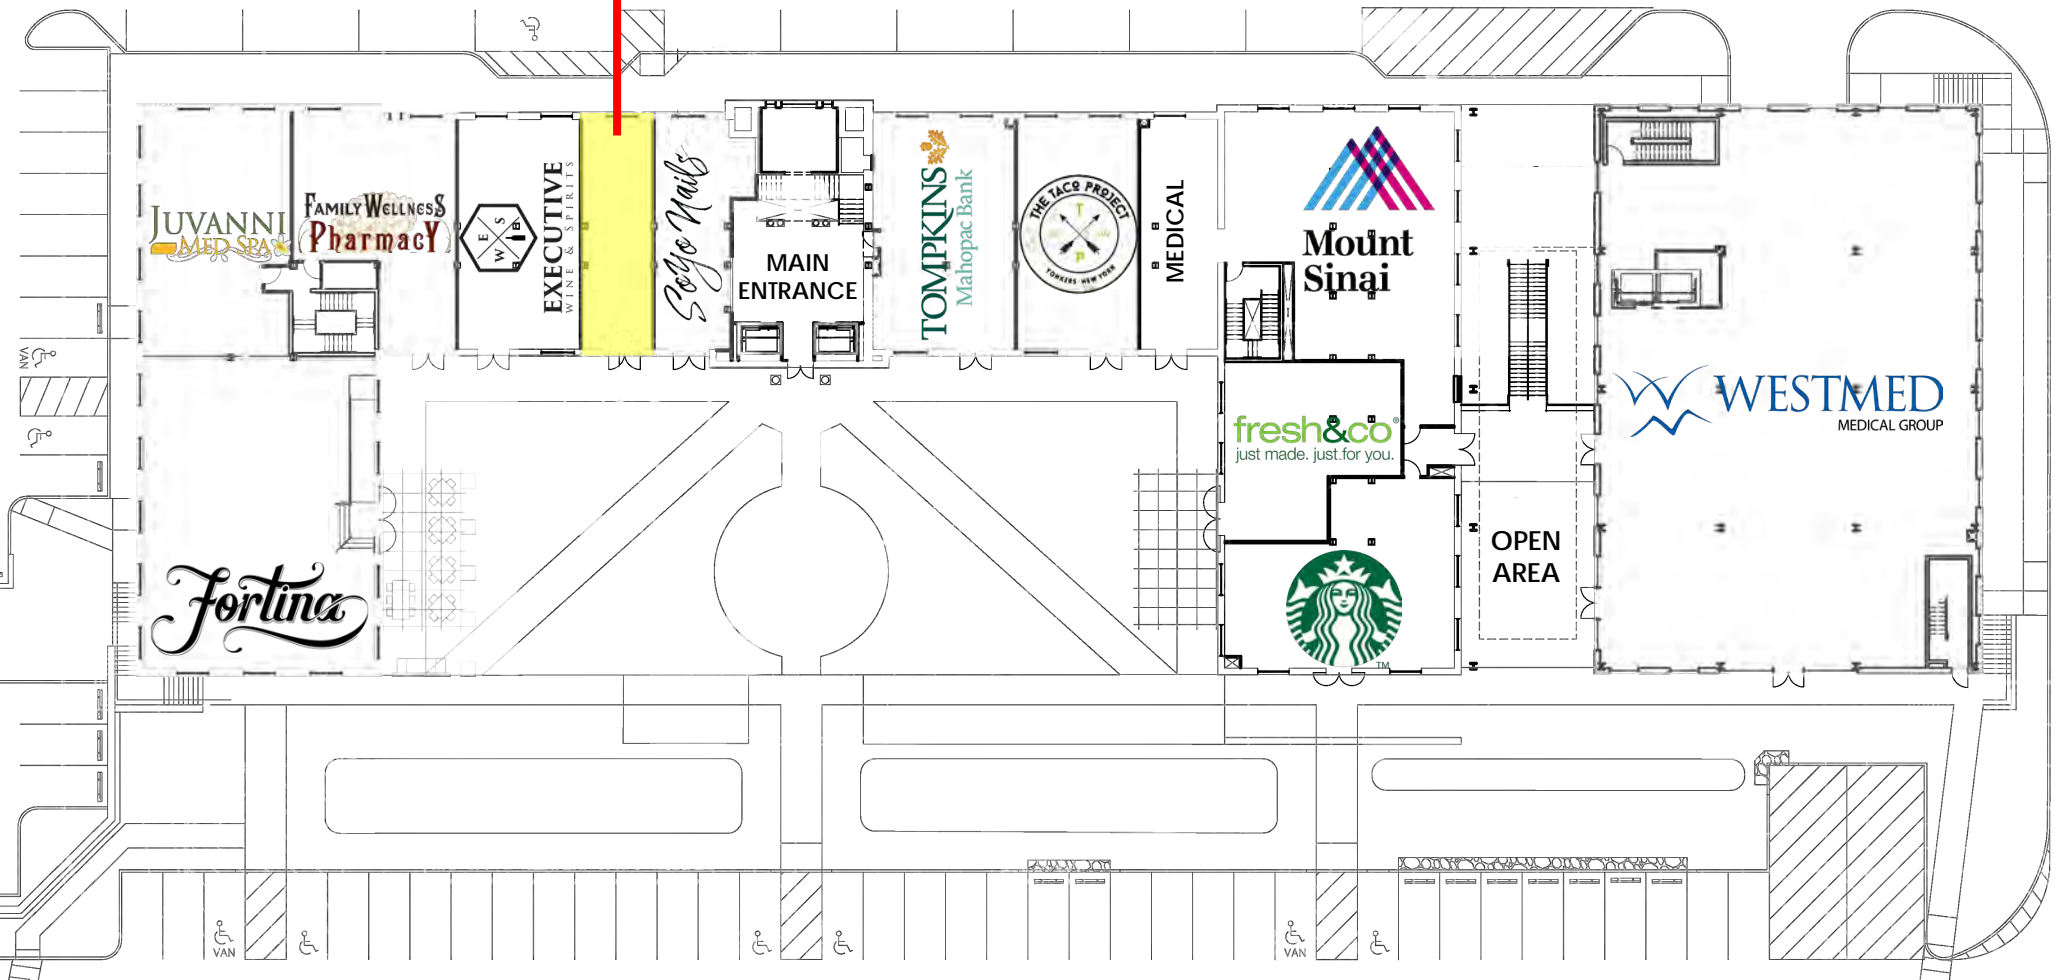

YONKERS, NY

BOYCE THOMPSON CENTER  
1086 NORTH BROADWAY

SITE PLAN  
GROUND LEVEL

865 SF  
AVAILABLE

399+ PARKING