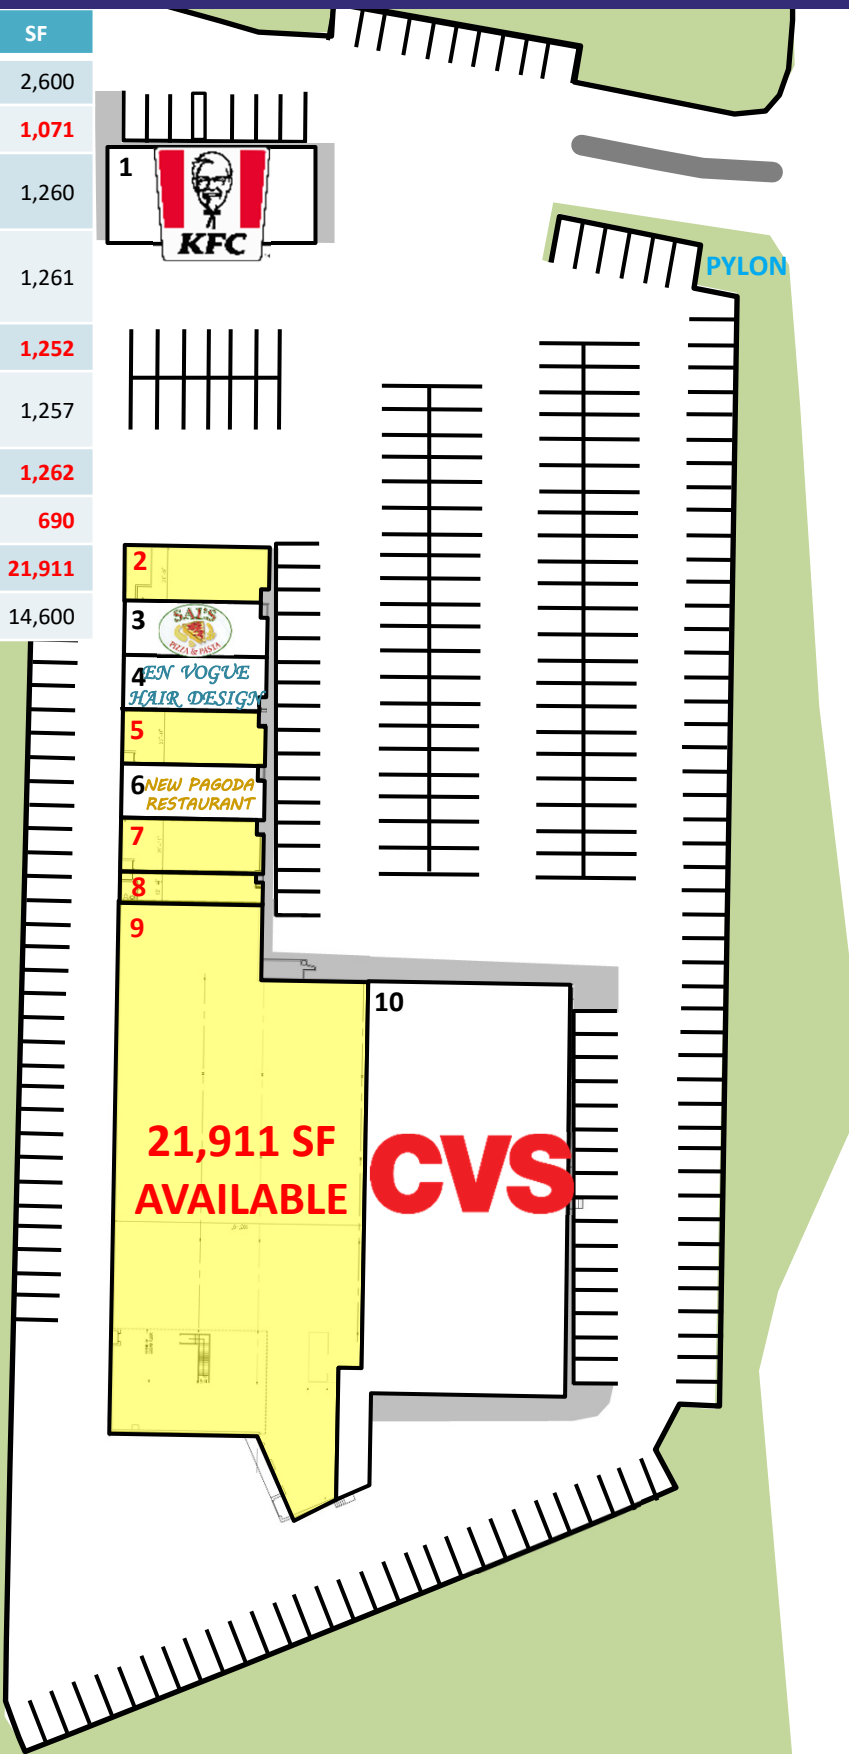

Carmel, NY

1905 Rte. 6 (Stoneleigh Ave.)

Meadow Plaza

#	TENANT	SF
1	KFC	2,600
2	AVAILABLE	1,071
3	SAL'S PIZZA & PASTA	1,260
4	EN VOGUE HAIR DESIGN	1,261
5	AVAILABLE	1,252
6	PAGODA KITCHEN	1,257
7	AVAILABLE	1,262
8	AVAILABLE	690
9	AVAILABLE	21,911
10	CVS	14,600

STONELEIGH AVE

NYSC

PUTNAM PLAZA SHOPPING CENTER