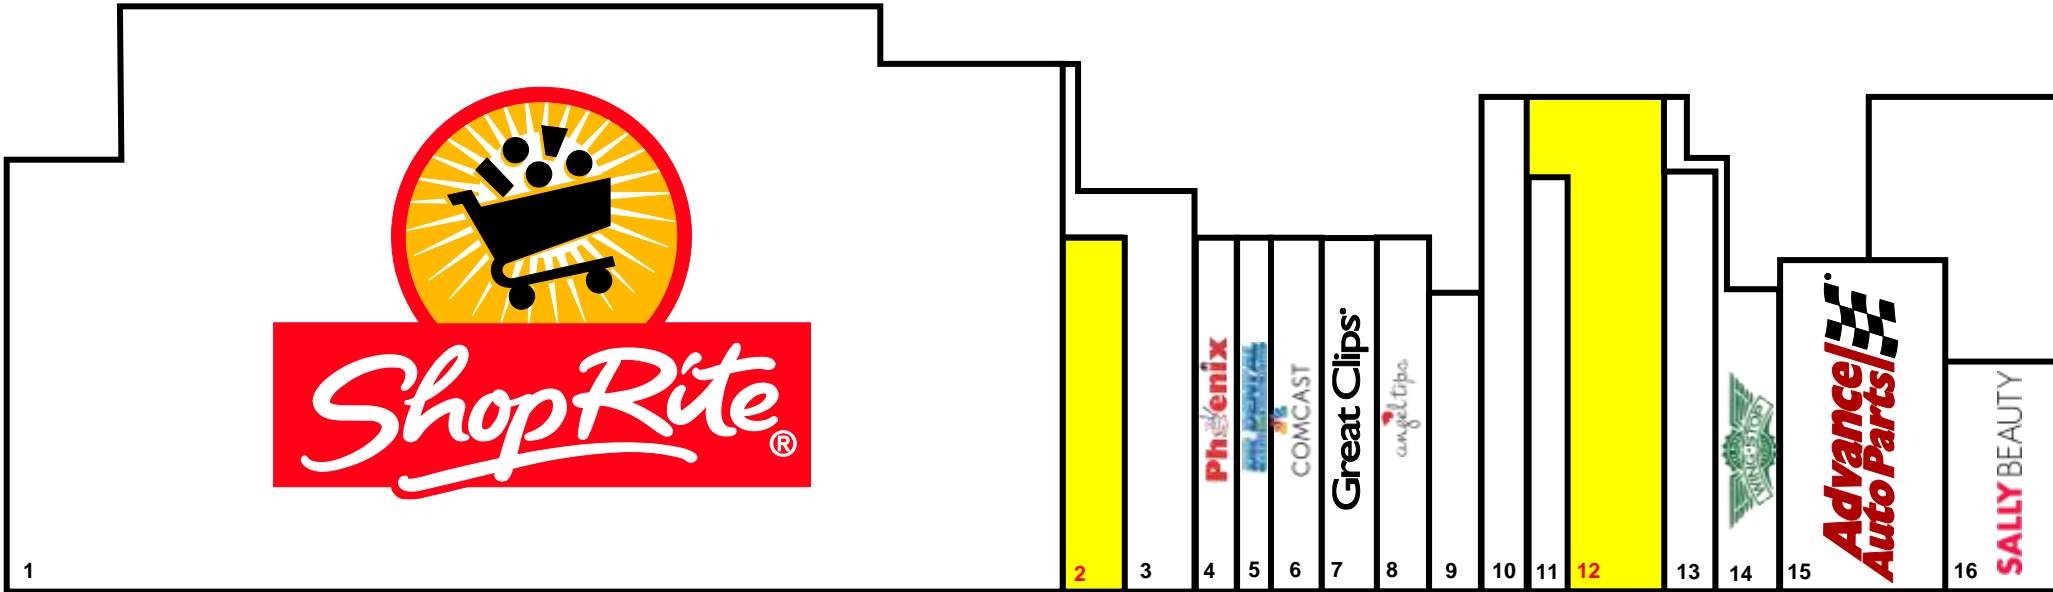

**DERBY
CONNECTICUT**

**SHOPRITE SHOPPING CENTER
49 PERSHING DRIVE**

#	TENANT	SF
1	ShopRite Supermarket	67,000
2	AVAILABLE	2,750
3	K&K Furniture Store	4,500
4	Phoenix Vietnamese Cuisine	2,100
5	Dr. Dental	2,100
6	Comcast	2,477
7	Great Clips	1,652
8	Angel Tips Nail Spa	1,528
9	Fonts Discount Liquor	1,800
10	Dollar Store	3,200
11	Smoke Shop	2,000
12	AVAILABLE	6,500
13	Laundromat	3,000
14	Wing Stop	2,000
15	Advance Auto Parts	7,000
16	Sally Beauty	1,400
17	Liberty Bank	2,000