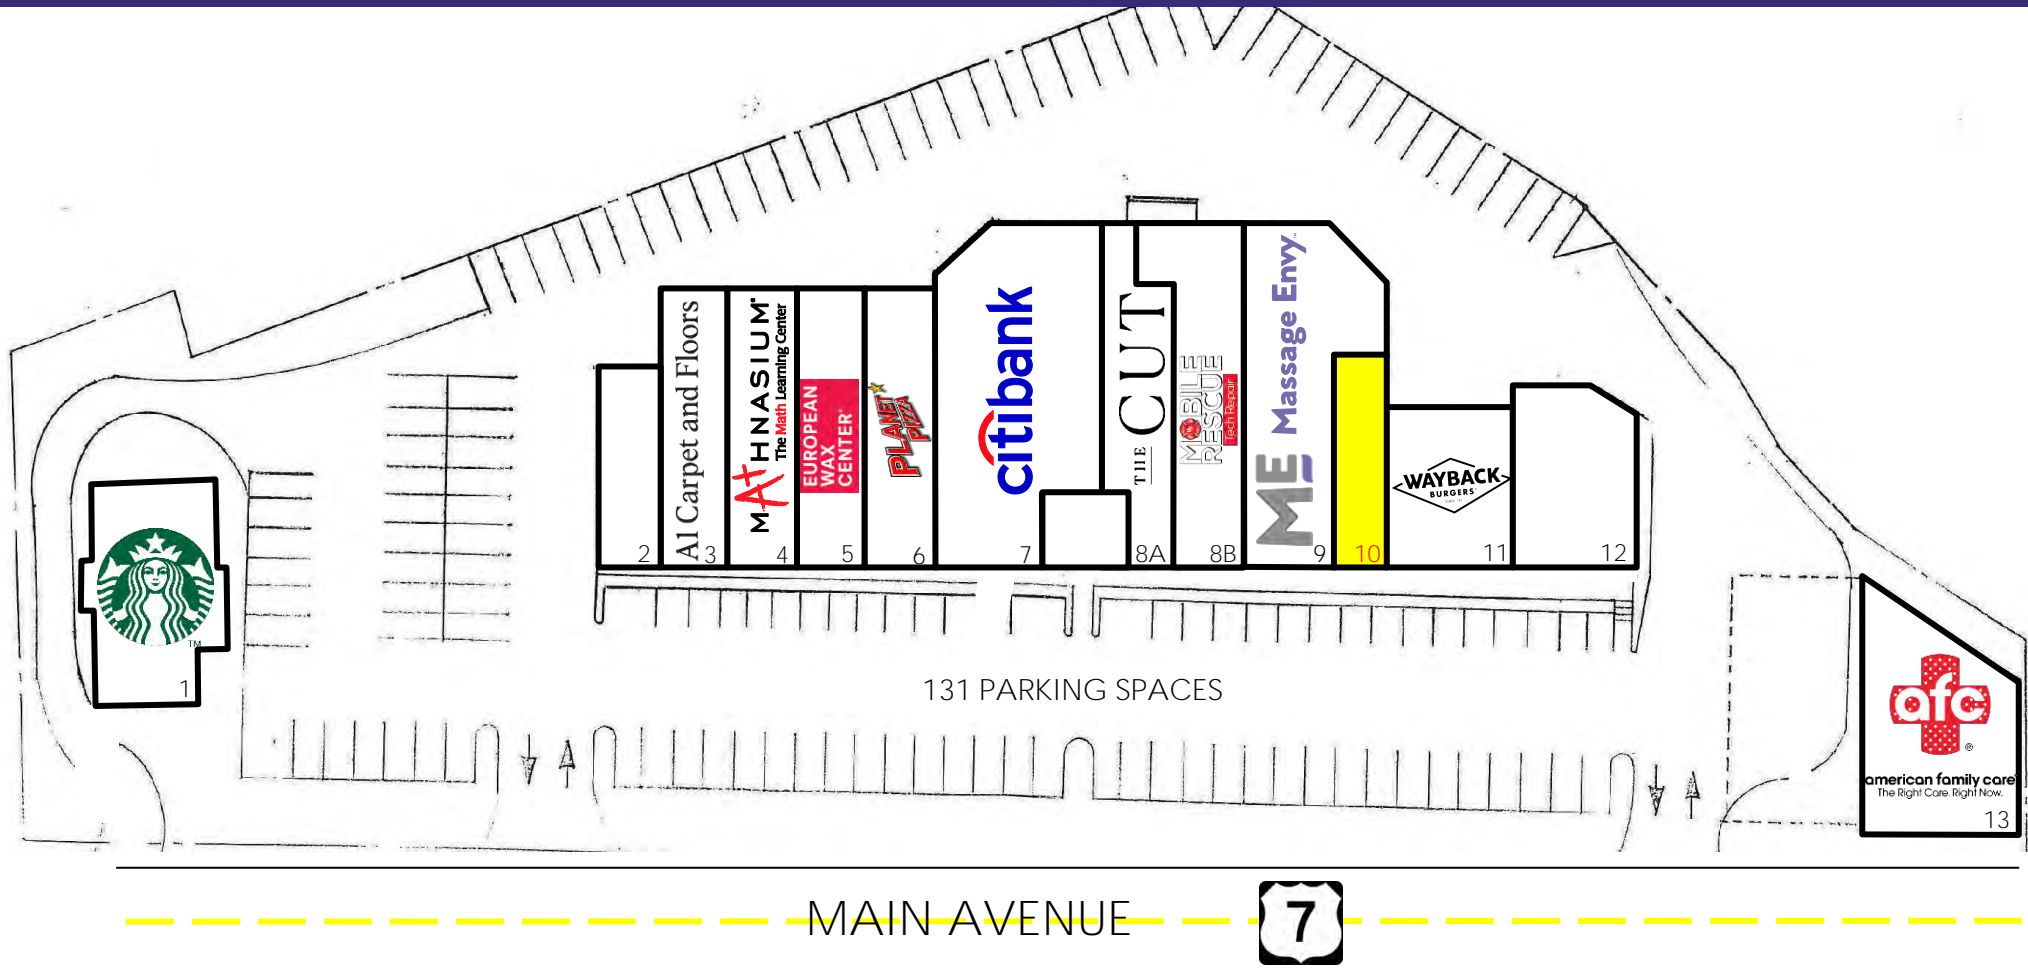

Norwalk, CT

RETAIL SPACE FOR LEASE

607 Main Avenue (Route 7)

Center Seven

AVAILABLE:
800 SF (15' x 53')

CO-TENANTS:
Starbucks, Citibank, Planet Pizza, European Wax Center, Massage Envy, Wayback Burgers, The Cut, AFC Urgent Care, Mathnasium, A1 Floors Direct (coming soon), Mobile Rescue, and Sand Wedge Deli

#	TENANT	#	TENANT
1	Starbucks	8A	The Cut Barbershop
2	A-Z Variety & Cigars	8B	Mobile Rescue
3	A1 Carpet and Floors	9	Massage Envy
4	Mathnasium	10	800 SF AVAILABLE
5	European Wax Center	11	Wayback Burgers
6	Planet Pizza	12	Sand Wedge Deli
7	Citibank	13	AFC Urgent Care

Norwalk, CT

RETAIL SPACE FOR LEASE

607 Main Avenue (Route 7)

Center Seven

800 SF
AVAILABLE

Norwalk, CT 607 Main Avenue (Route 7)

RETAIL SPACE FOR LEASE Center Seven

GATEWAY CENTER

MAIN AVENUE SHOPPING CENTER

- STOP & SHOP
- BOB'S STORES
- BURGER KING
- Total Wine & MORE
- DUNKIN'
- TD Bank
- McDonald's

- TOWN FAIR TIRE
- at&t
- SUBWAY
- Hilton Garden Inn
- MATTRESS FIRM

- edible FRESH ON 7
- Carvel
- Boom Thai AUTHENTIC ASIAN EATERY