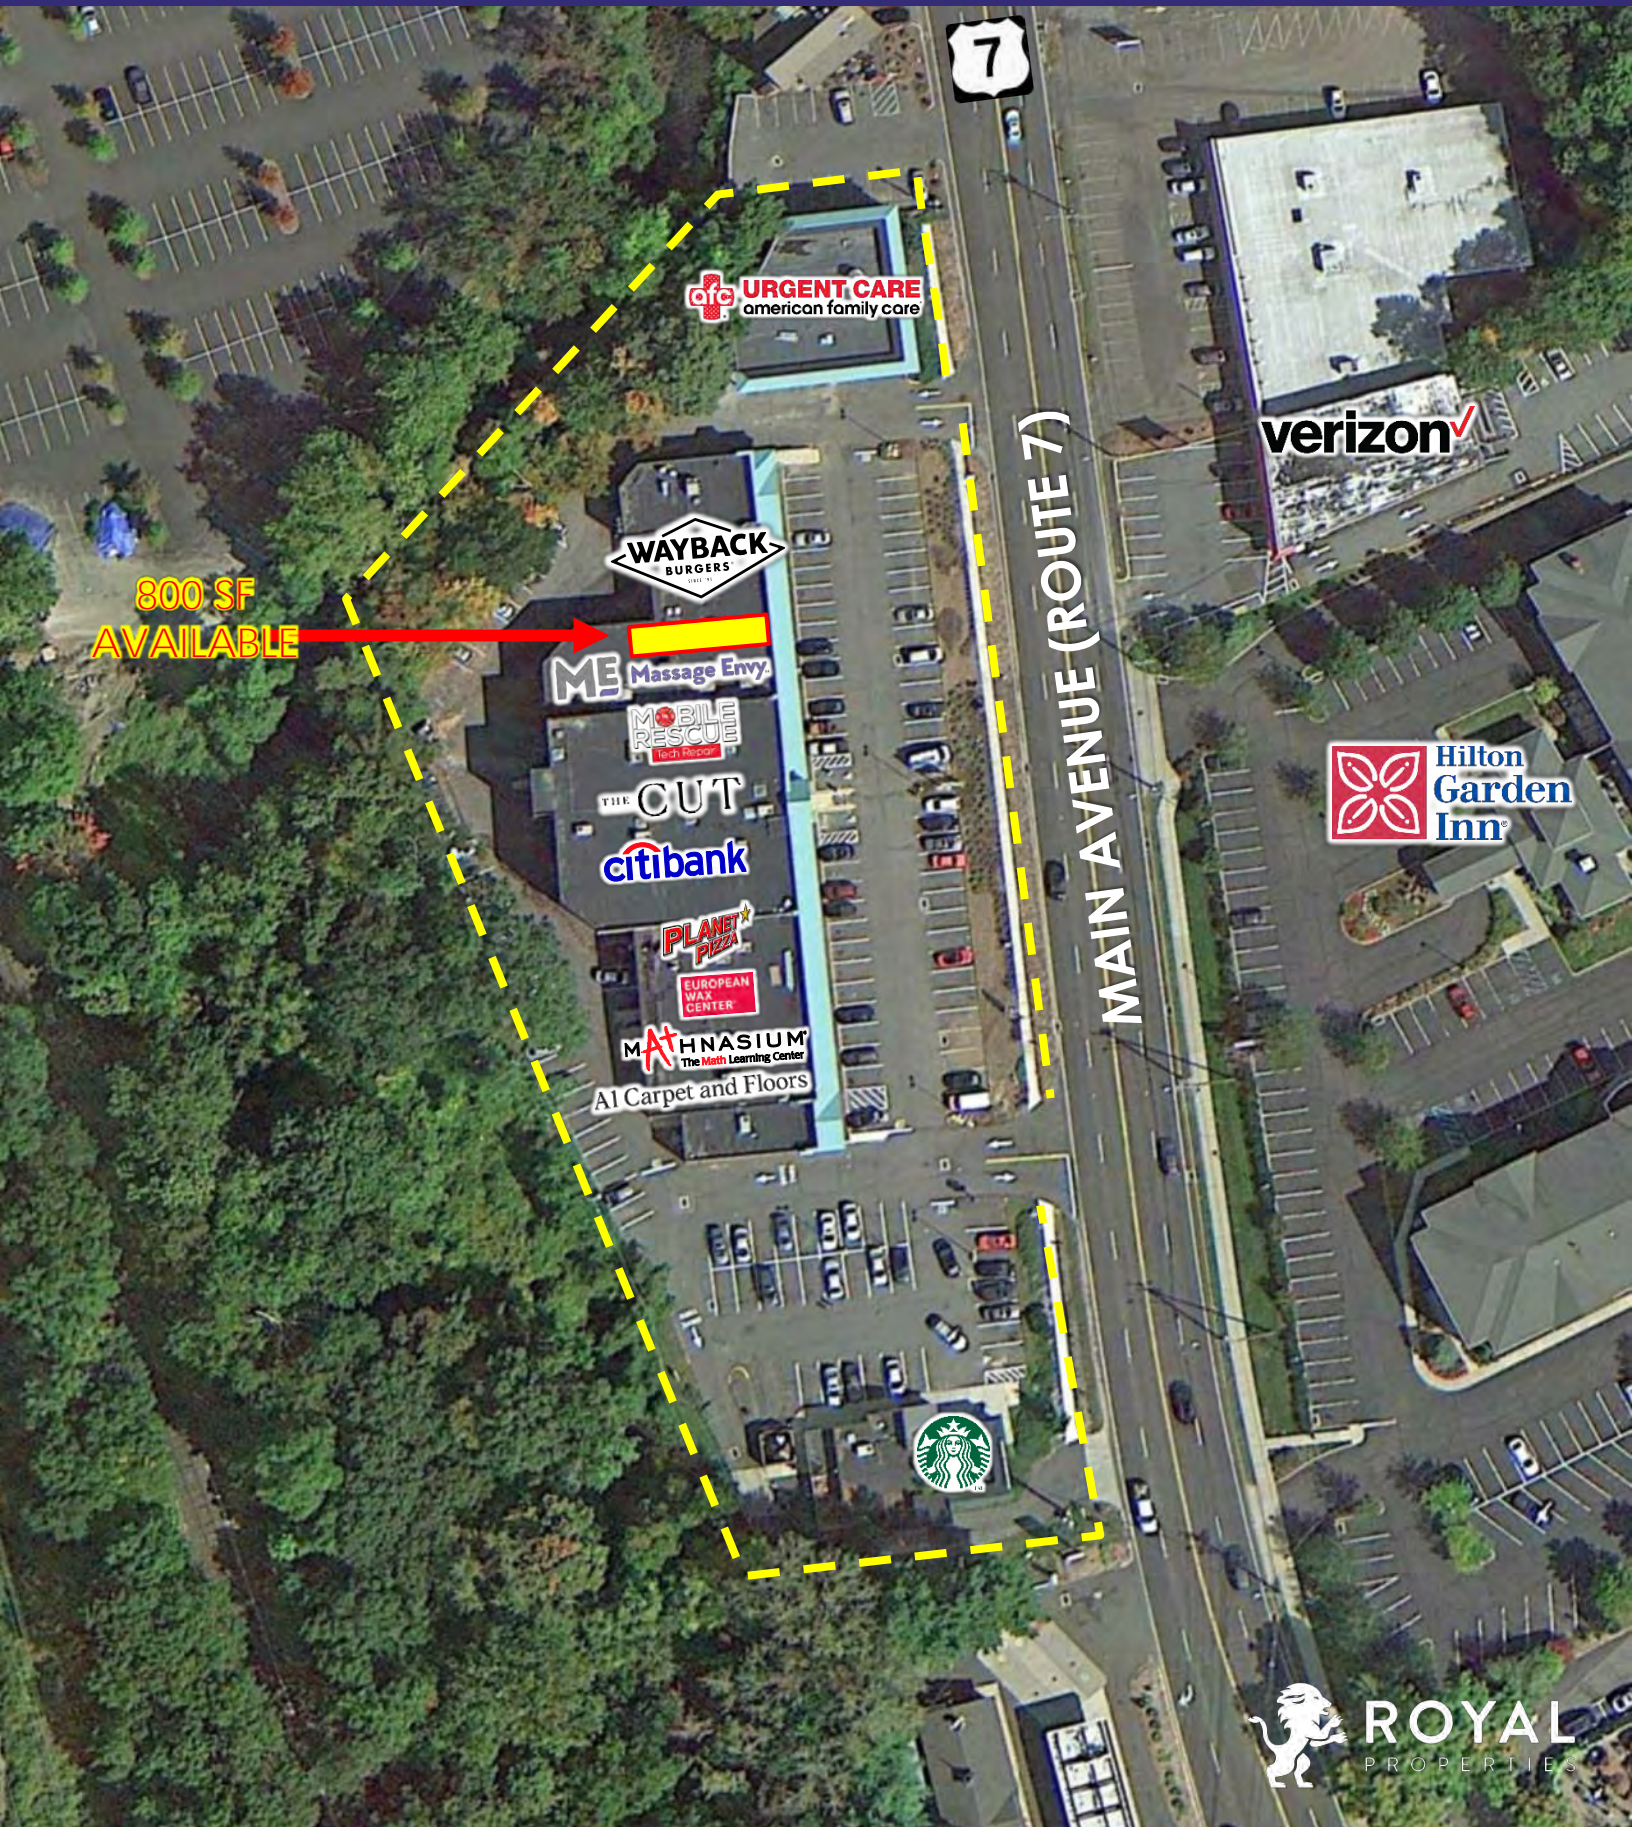

Norwalk, CT

RETAIL SPACE FOR LEASE

607 Main Avenue (Route 7)

Center Seven

AVAILABLE:
800 SF (15' x 53')

CO-TENANTS:
Starbucks, Citibank, Planet Pizza, European Wax Center, Massage Envy, Wayback Burgers, The Cut, AFC Urgent Care, Mathnasium, A1 Floors Direct (coming soon), Mobile Rescue, and Sand Wedge Deli

#	TENANT	#	TENANT
1	Starbucks	8A	The Cut Barbershop
2	A-Z Variety & Cigars	8B	Mobile Rescue
3	A1 Carpet and Floors	9	Massage Envy
4	Mathnasium	10	800 SF AVAILABLE
5	European Wax Center	11	Wayback Burgers
6	Planet Pizza	12	Sand Wedge Deli
7	Citibank	13	AFC Urgent Care

Norwalk, CT

RETAIL SPACE FOR LEASE

607 Main Avenue (Route 7)

Center Seven

800 SF
AVAILABLE

Norwalk, CT 607 Main Avenue (Route 7)

RETAIL SPACE FOR LEASE Center Seven

GATEWAY CENTER

MAIN AVENUE SHOPPING CENTER

- STOP & SHOP
- BOB'S STORES
- BURGER KING
- Total Wine & MORE
- DUNKIN'
- TD Bank
- McDonald's

- TOWN FAIR TIRE
- at&t
- SUBWAY
- Hilton Garden Inn
- MATTRESS FIRM

- edible FRESH ON 7
- Carvel
- Boom Thai AUTHENTIC ASIAN EATERY