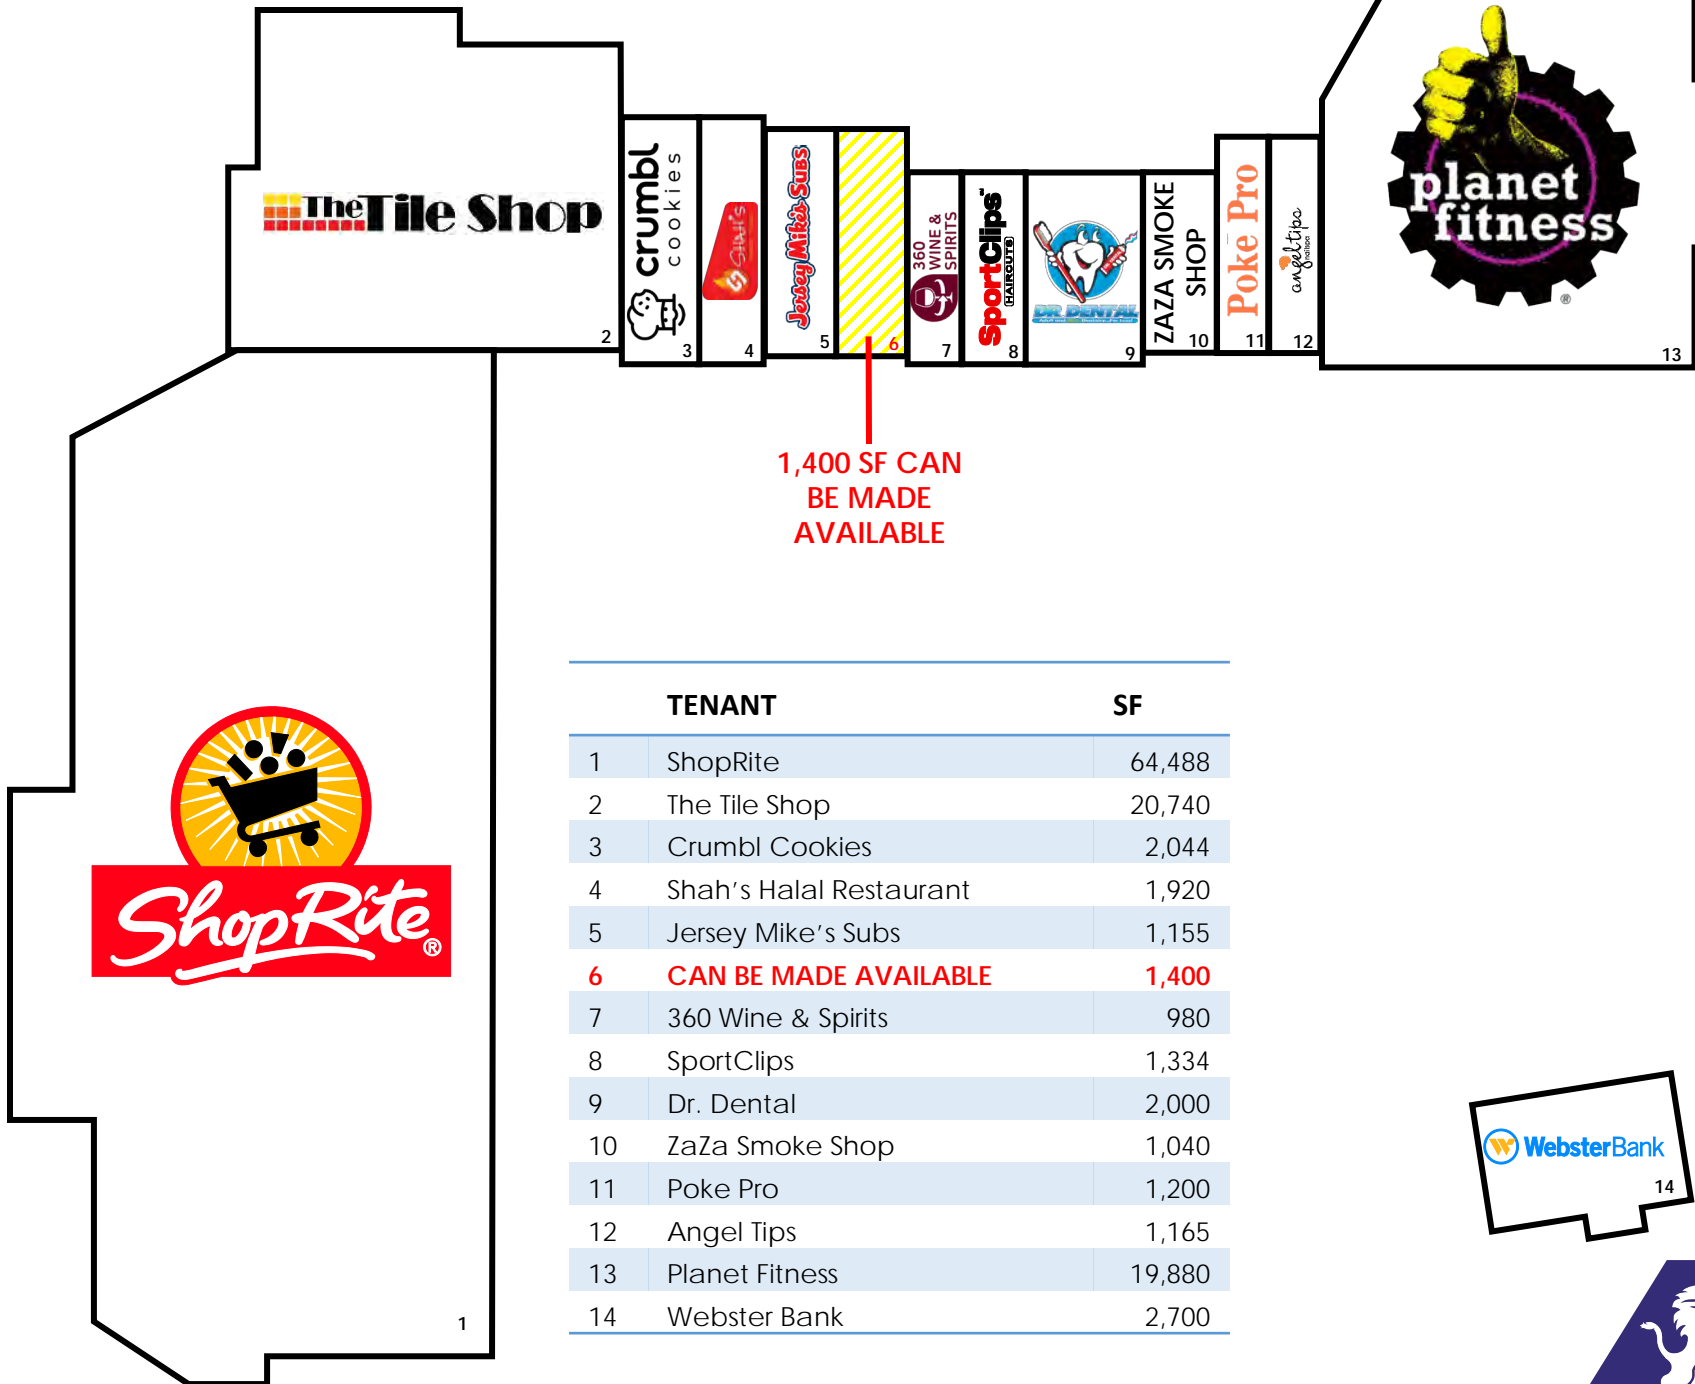

SHOPRITE SHOPPING CENTER
360 CONNECTICUT AVENUE

NORWALK, CT

1,400 SF CAN
BE MADE
AVAILABLE

TENANT	SF
1 ShopRite	64,488
2 The Tile Shop	20,740
3 Crumbl Cookies	2,044
4 Shah's Halal Restaurant	1,920
5 Jersey Mike's Subs	1,155
6 CAN BE MADE AVAILABLE	1,400
7 360 Wine & Spirits	980
8 SportClips	1,334
9 Dr. Dental	2,000
10 ZaZa Smoke Shop	1,040
11 Poke Pro	1,200
12 Angel Tips	1,165
13 Planet Fitness	19,880
14 Webster Bank	2,700

CONNECTICUT AVENUE