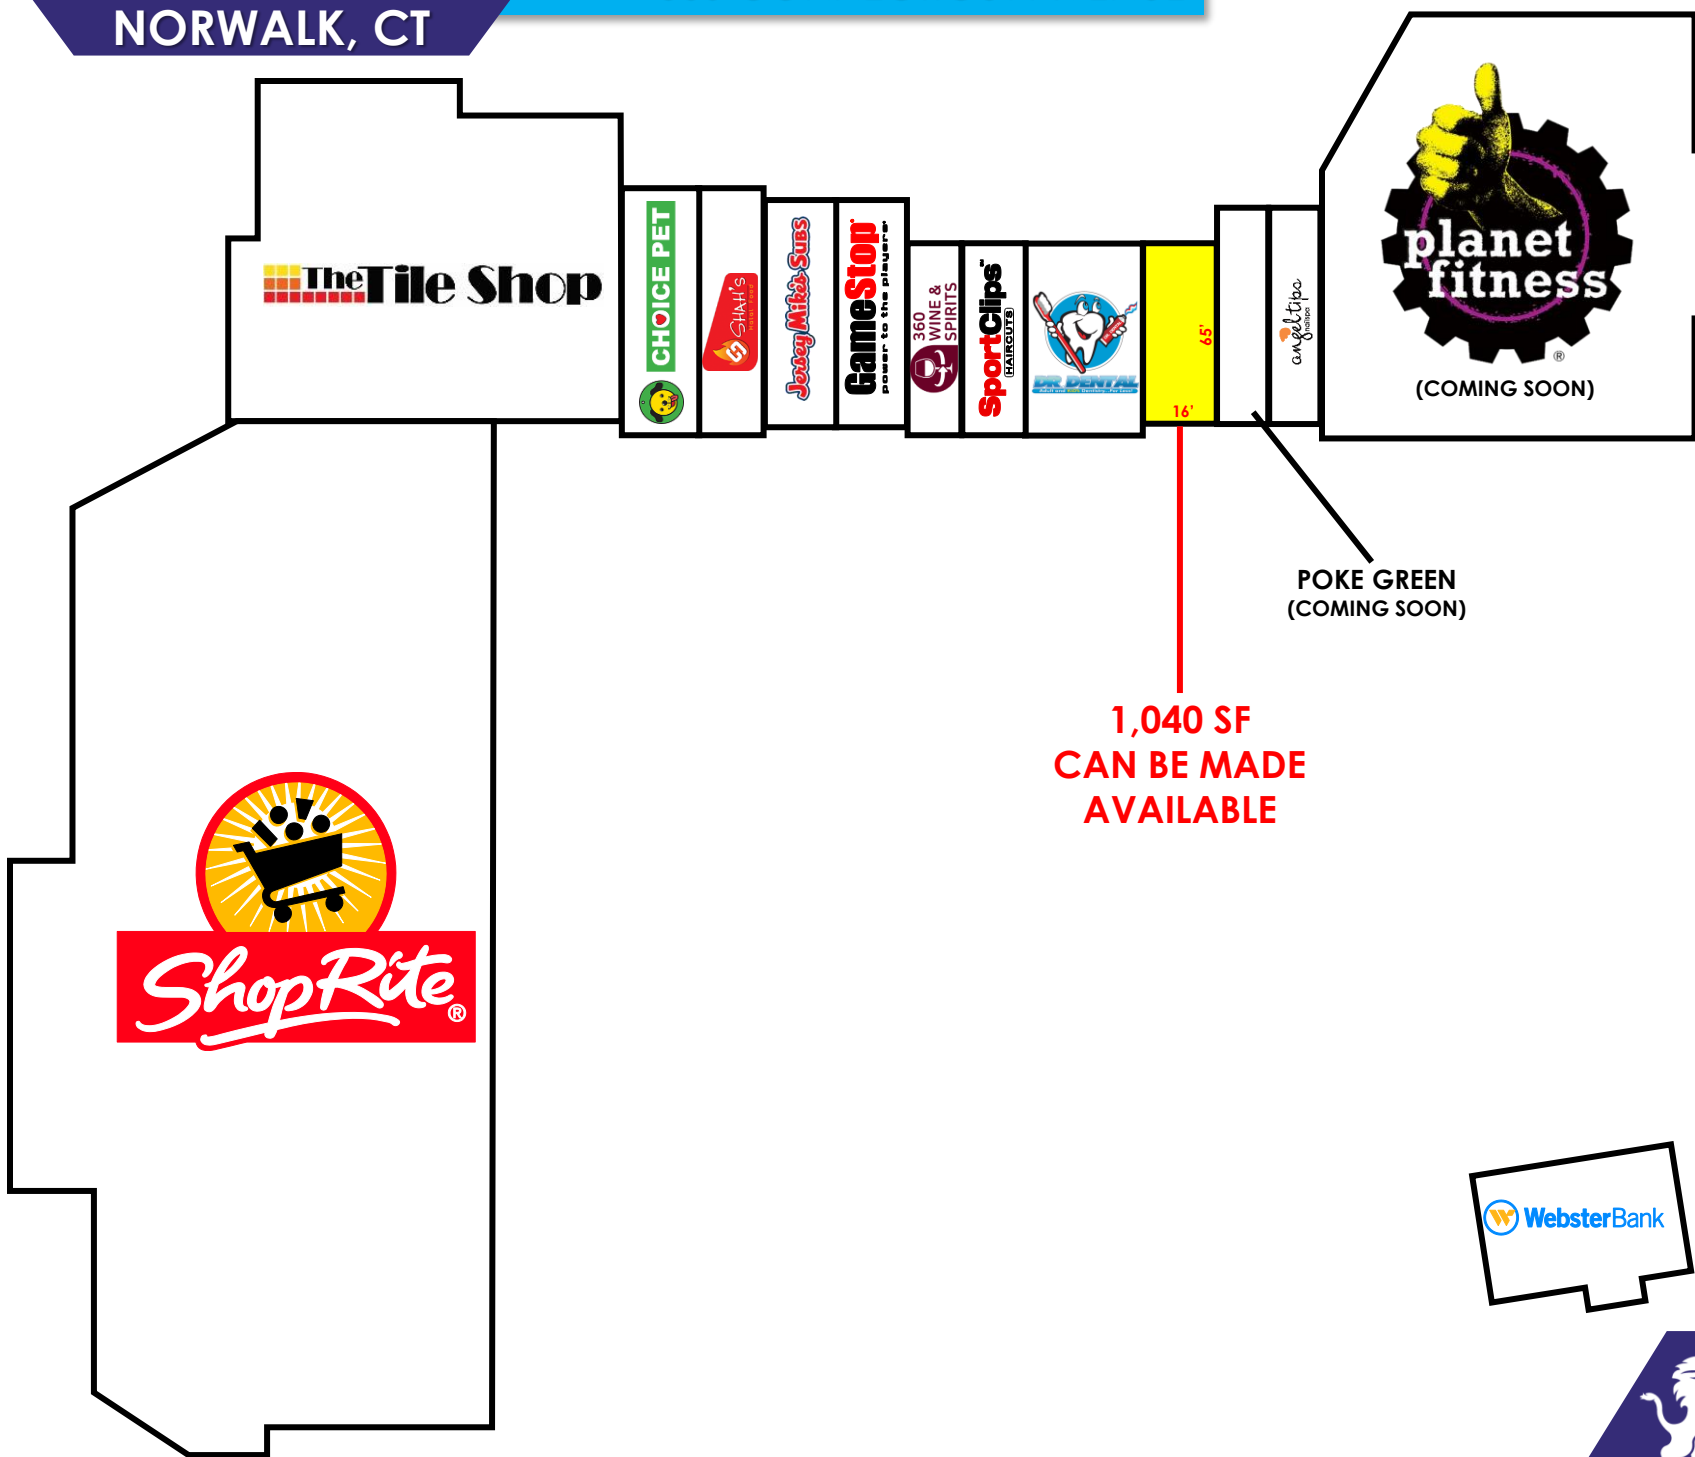

SHOPRITE SHOPPING CENTER
360 CONNECTICUT AVENUE

NORWALK, CT

CONNECTICUT AVENUE

ROYAL
PROPERTIES