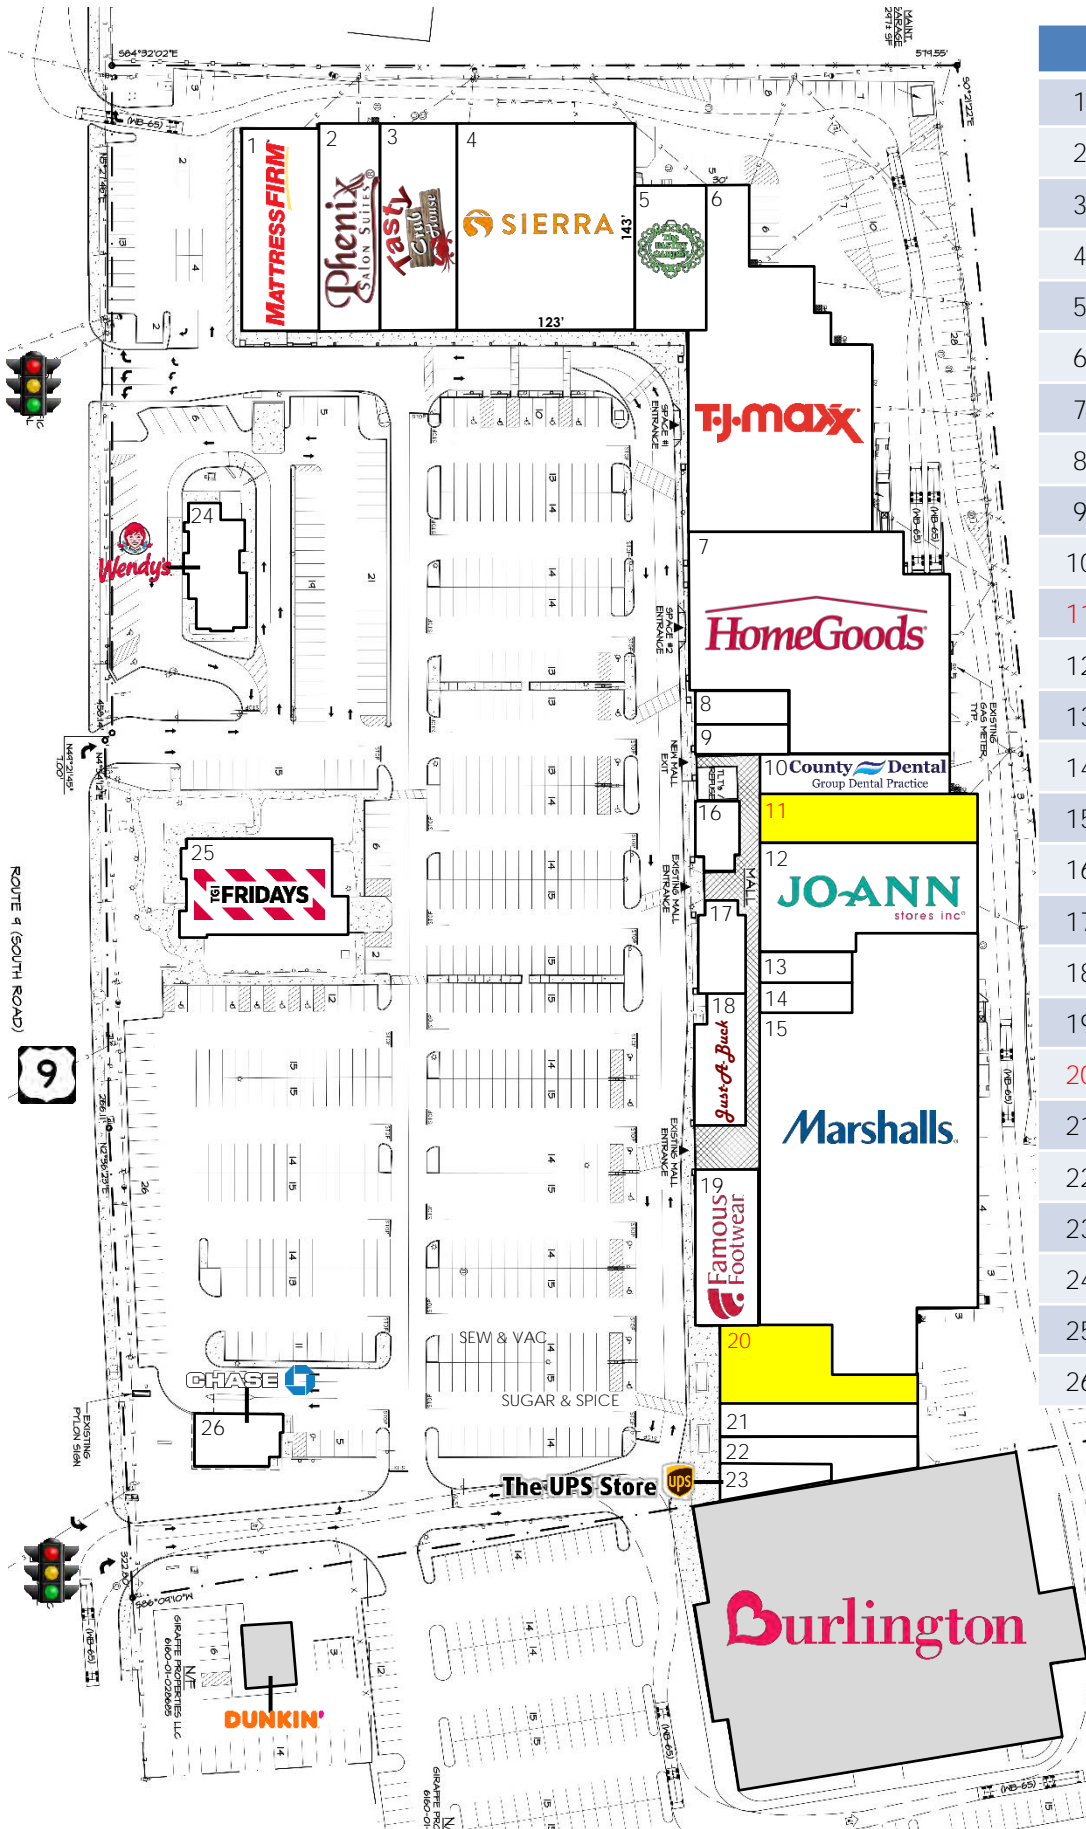

# Poughkeepsie Plaza

	TENANT	SF
1	Mattress Firm	7,240
2	Phenix Salon Suites	6,011
3	Tasty Crab	7,437
4	Sierra Trading Post	17,588
5	Pastry Garden	5,000
6	T.J. Maxx	22,093
7	Home Goods	22,092
8	Tea Talk	1,431
9	De's Jewelers	1,431
10	County Dental	3,900
11	AVAILABLE	4,260
12	Jo-Ann Fabrics	11,370
13	Marino's Barber	1,446
14	Elite Hair	900
15	Marshalls	35,410
16	Nail Pro	1,270
17	Giacomo's Pizza	1,600
18	Just-A-Buck	2,800
19	Famous Footwear	5,000
20	AVAILABLE	5,600
21	Sugar & Spice	3,137
22	Sew & Vac	3,137
23	The UPS Store	1,400
24	Wendy's	3,086
25	T.G.I. Friday's	5,637
26	Chase Bank	2,069