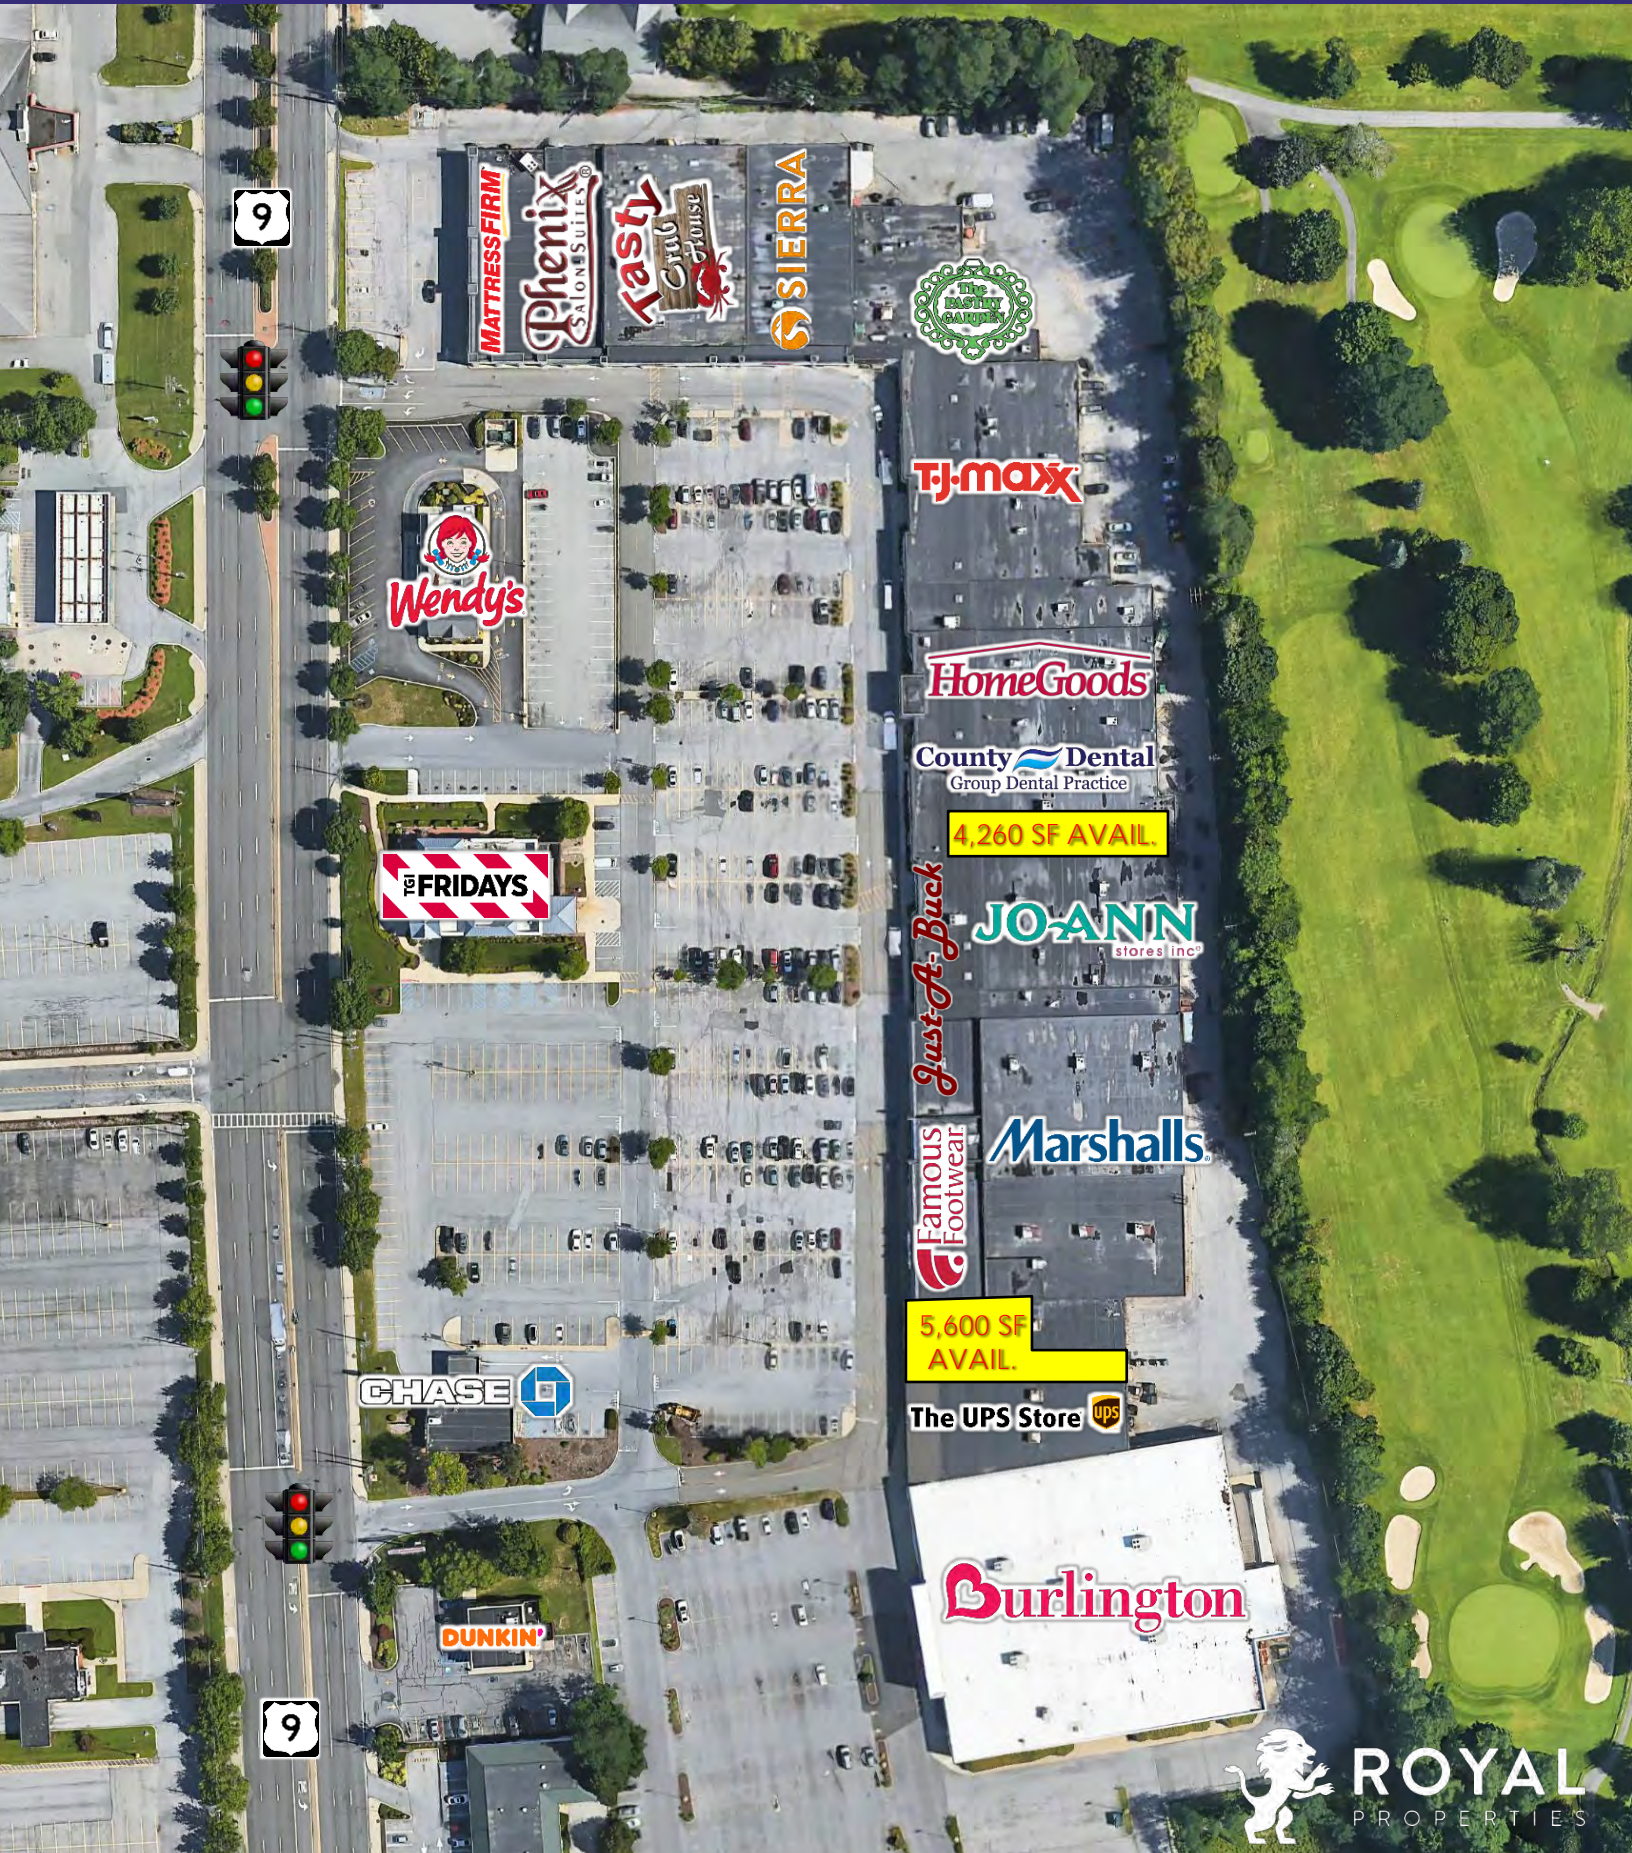

Poughkeepsie, NY

2600 South Road (Rte. 9)

Poughkeepsie Plaza