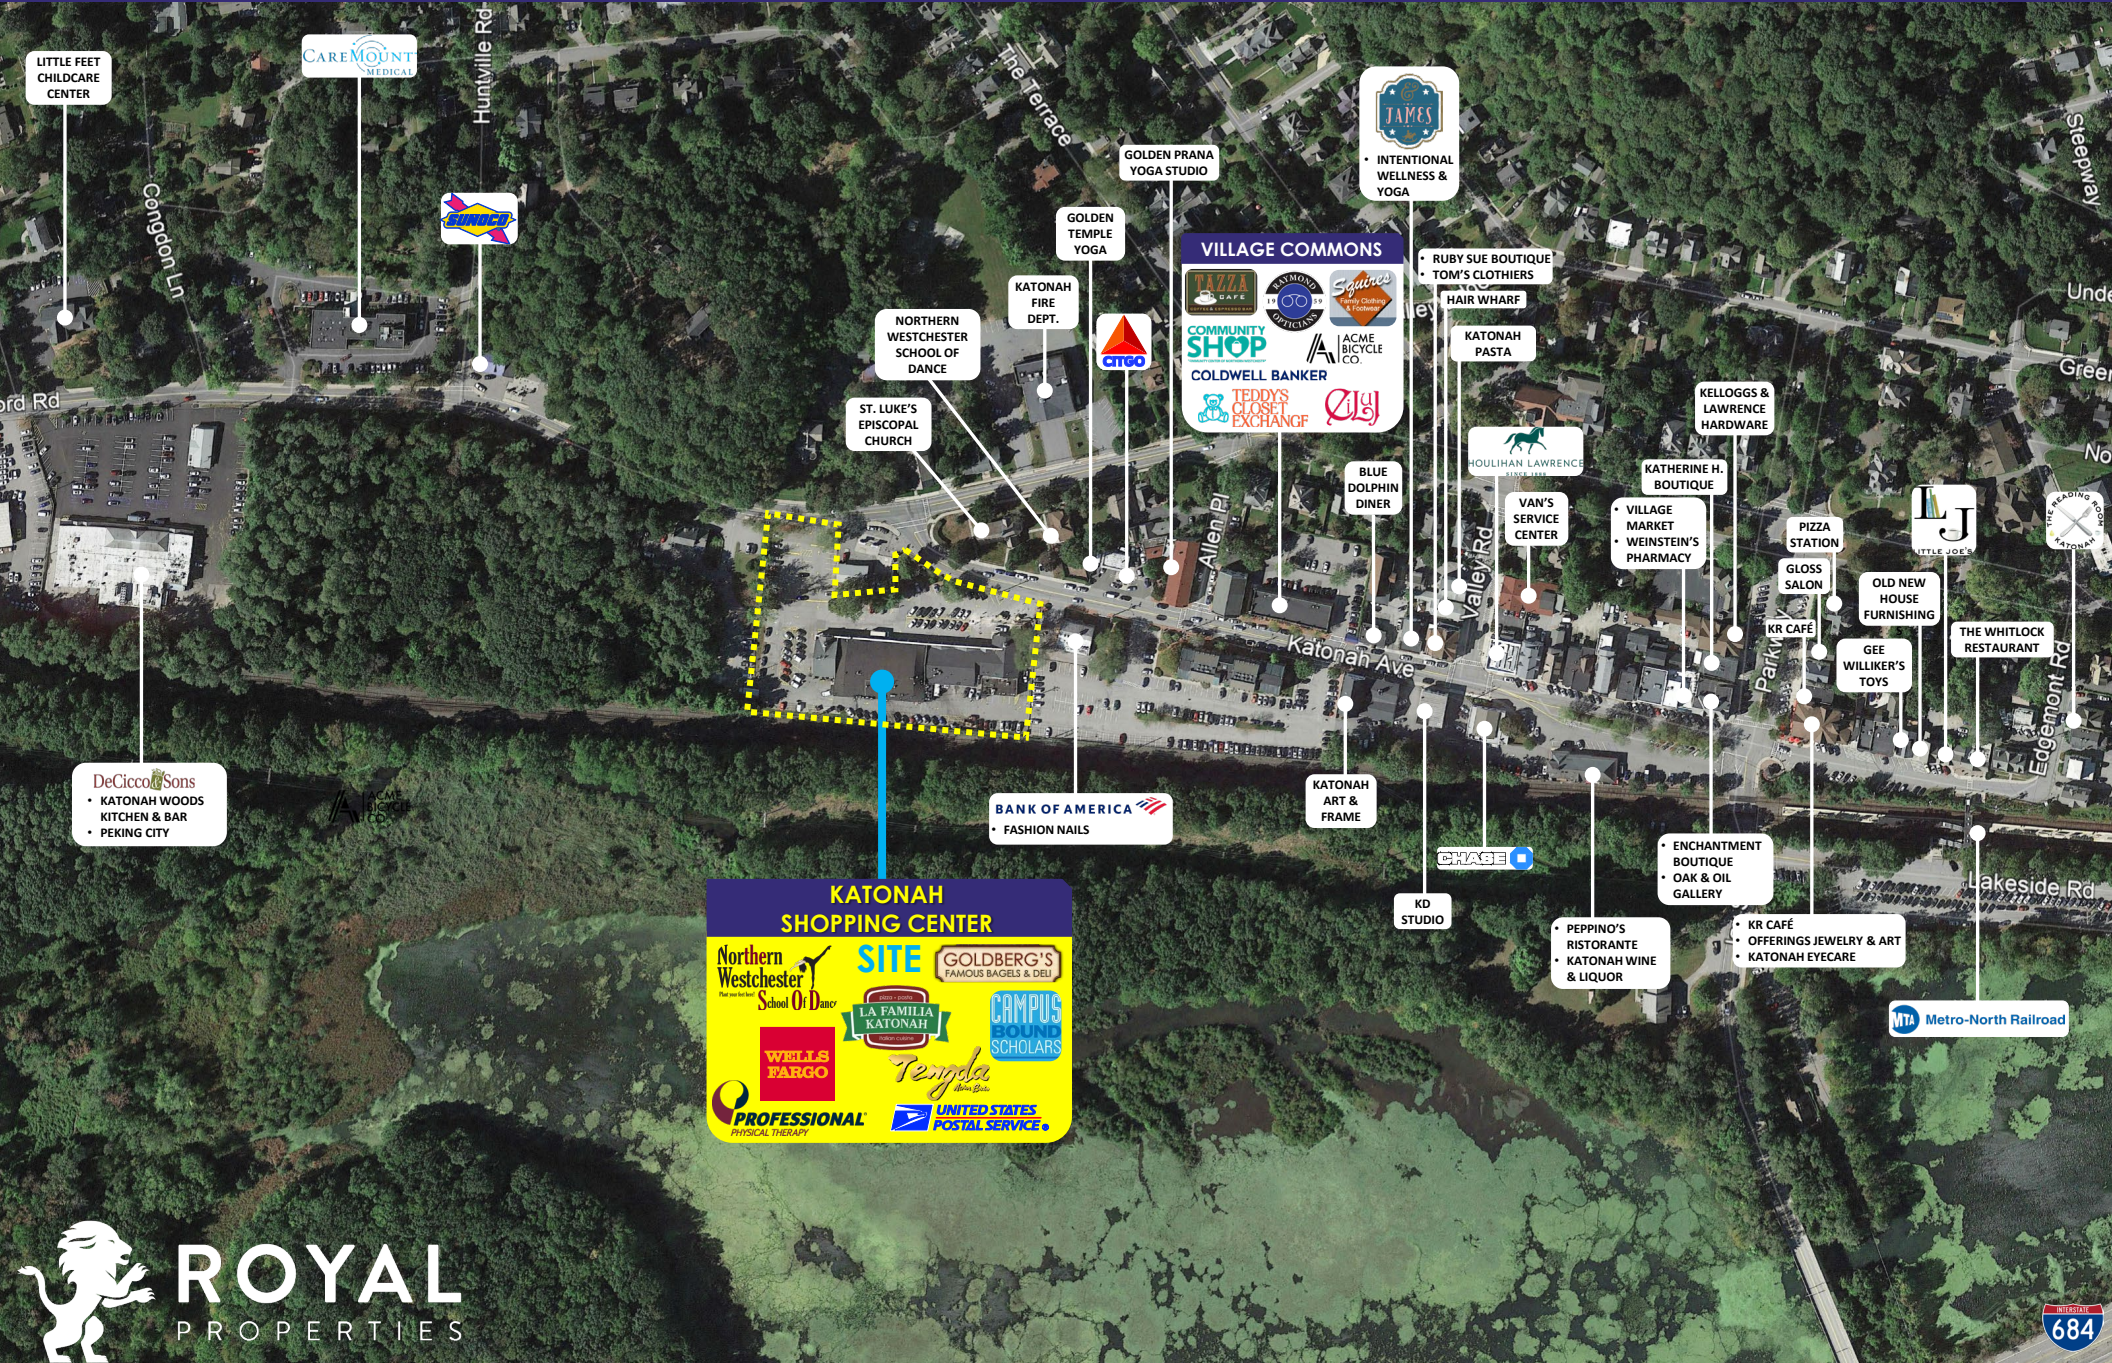

Katonah, NY

262-294 Katonah Avenue

Katonah Shopping Center

LITTLE FEET
CHILDCARE
CENTER

CAREMOUNT
MEDICAL

EUNOCO

GOLDEN PRANA
YOGA STUDIO

GOLDEN
TEMPLE
YOGA

NORTHERN
WESTCHESTER
SCHOOL OF
DANCE

ST. LUKE'S
EPISCOPAL
CHURCH

KATONAH
FIRE DEPT.

CTFO

VILLAGE COMMONS
TAZZA CAFE
COMMUNITY SHOP
COLDWELL BANKER
TEDDY'S CLOSET EXCHANGE

JAMES
INTENTIONAL
WELLNESS &
YOGA

RUBY SUE BOUTIQUE
TOM'S CLOTHIERS
HAIR WHARF

KATONAH
PASTA

BLUE
DOLPHIN
DINER

BOULIHAN LAWRENCE

VAN'S
SERVICE
CENTER

VILLAGE
MARKET
WEINSTEIN'S
PHARMACY

KATHERINE H.
BOUTIQUE

KELLOGGS &
LAWRENCE
HARDWARE

PIZZA
STATION

GLOSS
SALON

KR CAFE

OLD NEW
HOUSE
FURNISHING

GEE
WILLIKER'S
TOYS

THE WHITLOCK
RESTAURANT

DeCicco & Sons
KATONAH WOODS
KITCHEN & BAR
PEKING CITY

BANK OF AMERICA
FASHION NAILS

KATONAH
ART &
FRAME

CHASE

KD
STUDIO

PEPPINO'S
RISTORANTE
KATONAH WINE
& LIQUOR

KR CAFE
OFFERINGS JEWELRY & ART
KATONAH EYE CARE

KATONAH SHOPPING CENTER

Northern Westchester School of Dance
GOLDBERG'S FAMOUS BAGELS & DELI
LA FAMILIA KATONAH
CAMPUS BOUND SCHOLARS
WELLS FARGO
Tengda
PROFESSIONAL PHYSICAL THERAPY
UNITED STATES POSTAL SERVICE

MTA Metro-North Railroad