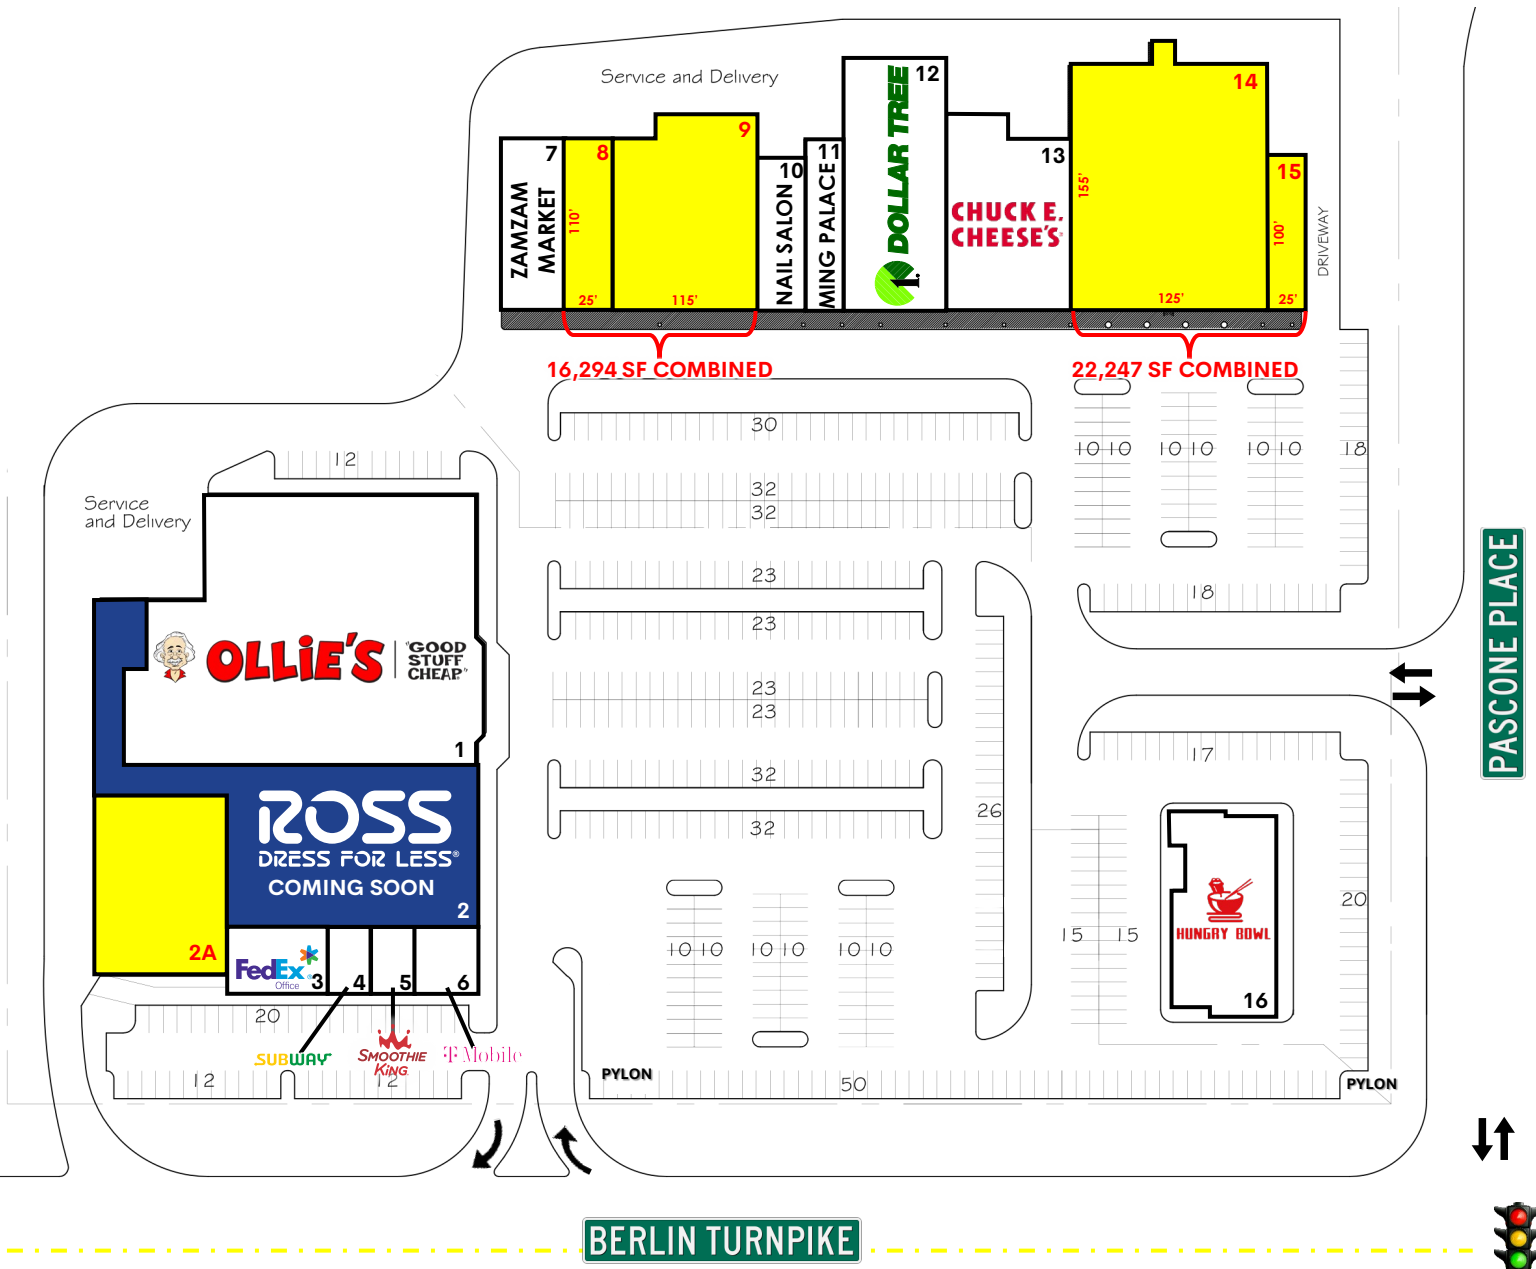

AVAILABLE:

2,500-22,250 SF

JOIN CO-TENANTS:

Ross Dress For Less (coming soon), Ollie's Bargain Outlet, Smoothie King, T-Mobile, Dollar Tree, FedEx Office, Subway, Hungry Bowl Restaurant, Chuck E Cheese's, Zamzam Market, Goldfinch Nail & Spa, and Ming Palace

NEIGHBORING RETAILERS:

Walmart, Target, Best Buy, Lowe's, Stew Leonard's, Sam's Club, Home Depot, Kohl's, Michaels, Stop & Shop, Planet Fitness, Chick-Fil-A, AutoZone, Burlington, Panera, Dunkin', Anytime Fitness, Walgreens, ALDI, Starbucks, Chase, and many more

ADDITIONAL INFORMATION:

- 148,000 SF Neighborhood Shopping Center
- 892' of Frontage on Berlin Turnpike
- 626 Parking Spaces
- Renovations Planned for the Shopping Center May 2026
- Join Newly Signed Anchor – Ross Stores

ROSS PLAZA

3025-3123 Berlin Turnpike | Newington, CT | Hartford County

RETAIL SPACE FOR LEASE

#	TENANT	SF
1	Ollie's	28,600
2	Ross Stores	24,890
2A	AVAILABLE	14,000
3	FedEx Office	2,024
4	Subway	1,225
5	Smoothie King	1,225
6	T-Mobile	2,500
7	ZamZam Market	4,400
8	AVAILABLE	2,772
9	AVAILABLE	13,522
10	Goldfinch Nail & Spa	1,500
11	Ming Palace	2,750
12	Dollar Tree	10,400
13	Chuck E Cheese	9,260
14	AVAILABLE	19,761
15	AVAILABLE	2,486
16	Hungry Bowl	6,800