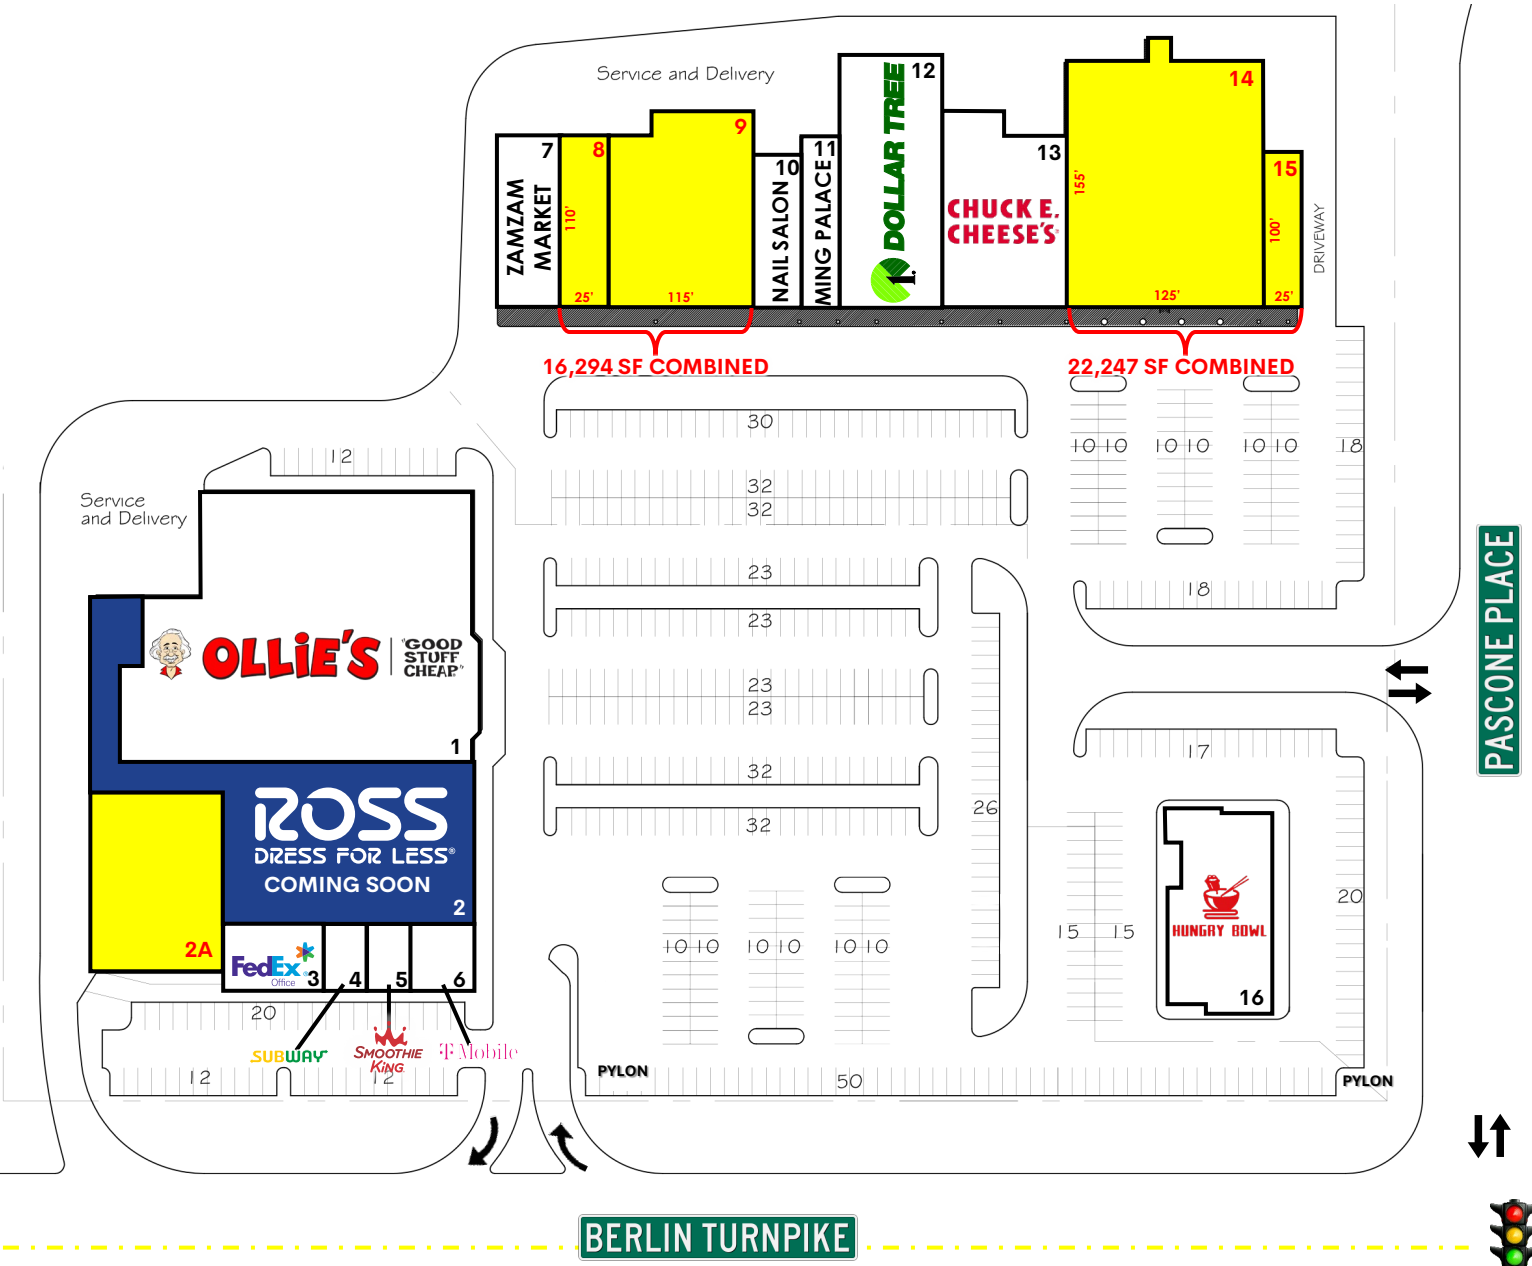

# ROSS PLAZA

3025-3123 Berlin Turnpike | Newington, CT | Hartford County

## RETAIL SPACE FOR LEASE

#	TENANT	SF
1	Ollie's	28,600
2	Ross Stores	24,890
2A	<b>AVAILABLE</b>	<b>14,000</b>
3	FedEx Office	2,024
4	Subway	1,225
5	Smoothie King	1,225
6	T-Mobile	2,500
7	ZamZam Market	4,400
8	<b>AVAILABLE</b>	<b>2,772</b>
9	<b>AVAILABLE</b>	<b>13,522</b>
10	Goldfinch Nail & Spa	1,500
11	Ming Palace	2,750
12	Dollar Tree	10,400
13	Chuck E Cheese	9,260
14	<b>AVAILABLE</b>	<b>19,761</b>
15	<b>AVAILABLE</b>	<b>2,486</b>
16	Hungry Bowl	6,800

PASCONE PLACE

BERLIN TURNPIKE