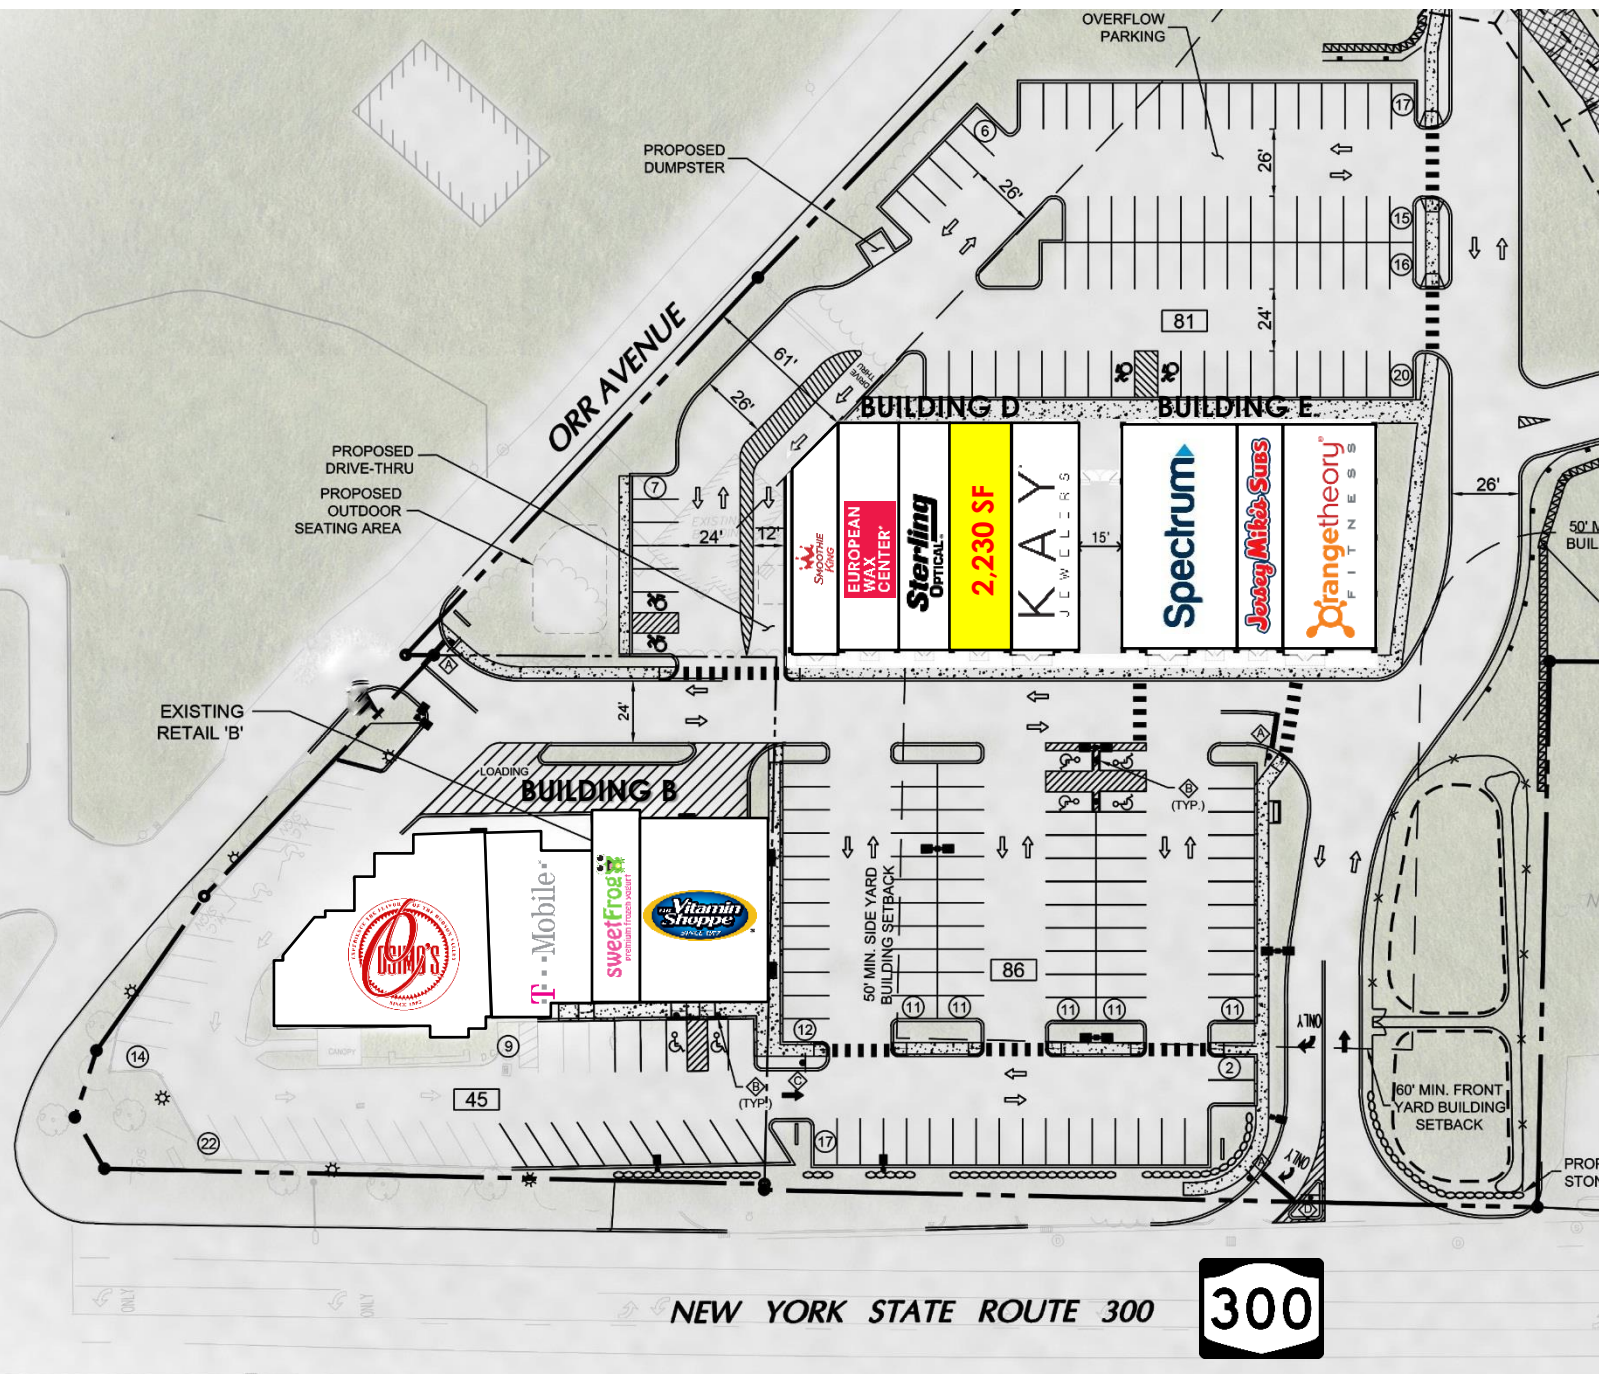

Newburgh, NY

1217 Route 300

The Shoppes at Union Square