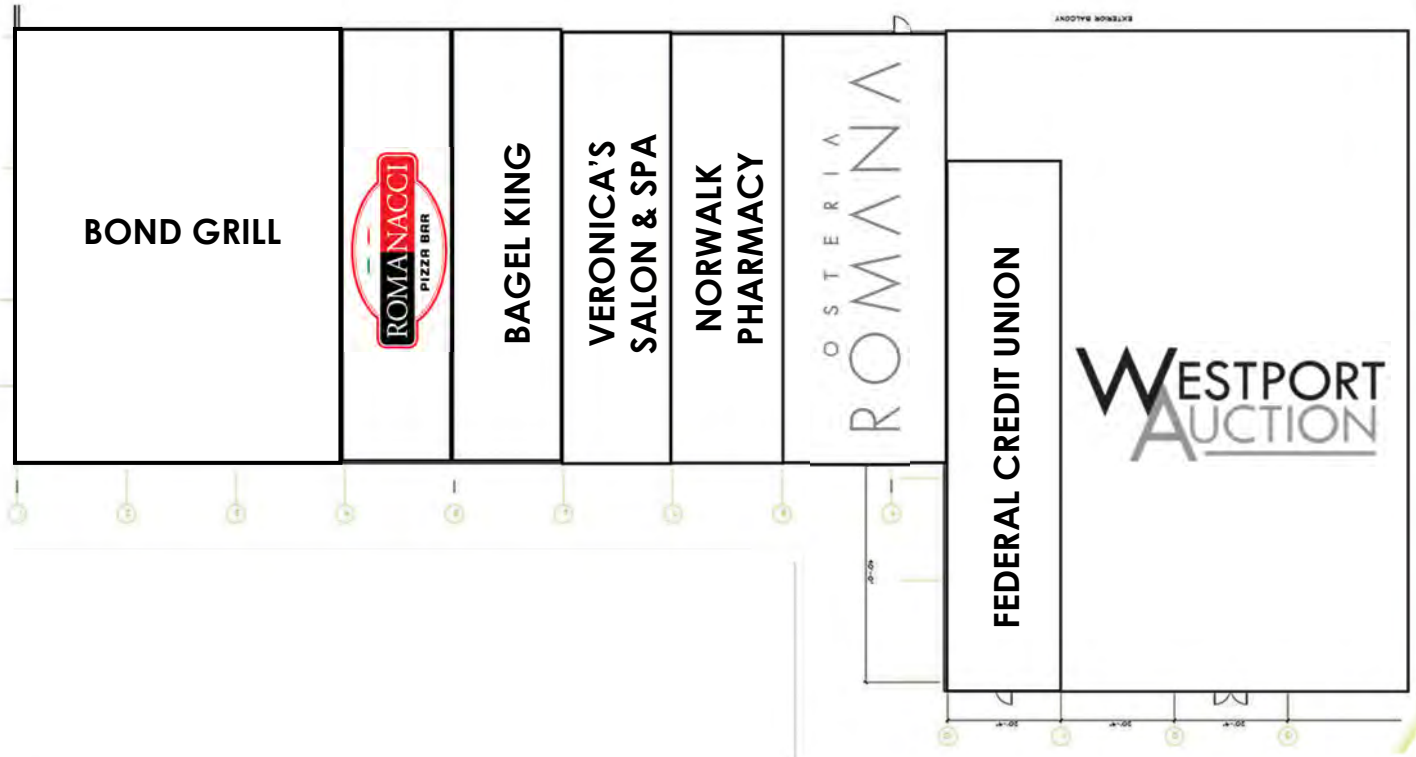

NORWALK, CT

100% LEASED
250 WESTPORT AVENUE

FRONT ACCESS
FLOOR PLAN

REAR ACCESS
FLOOR PLAN