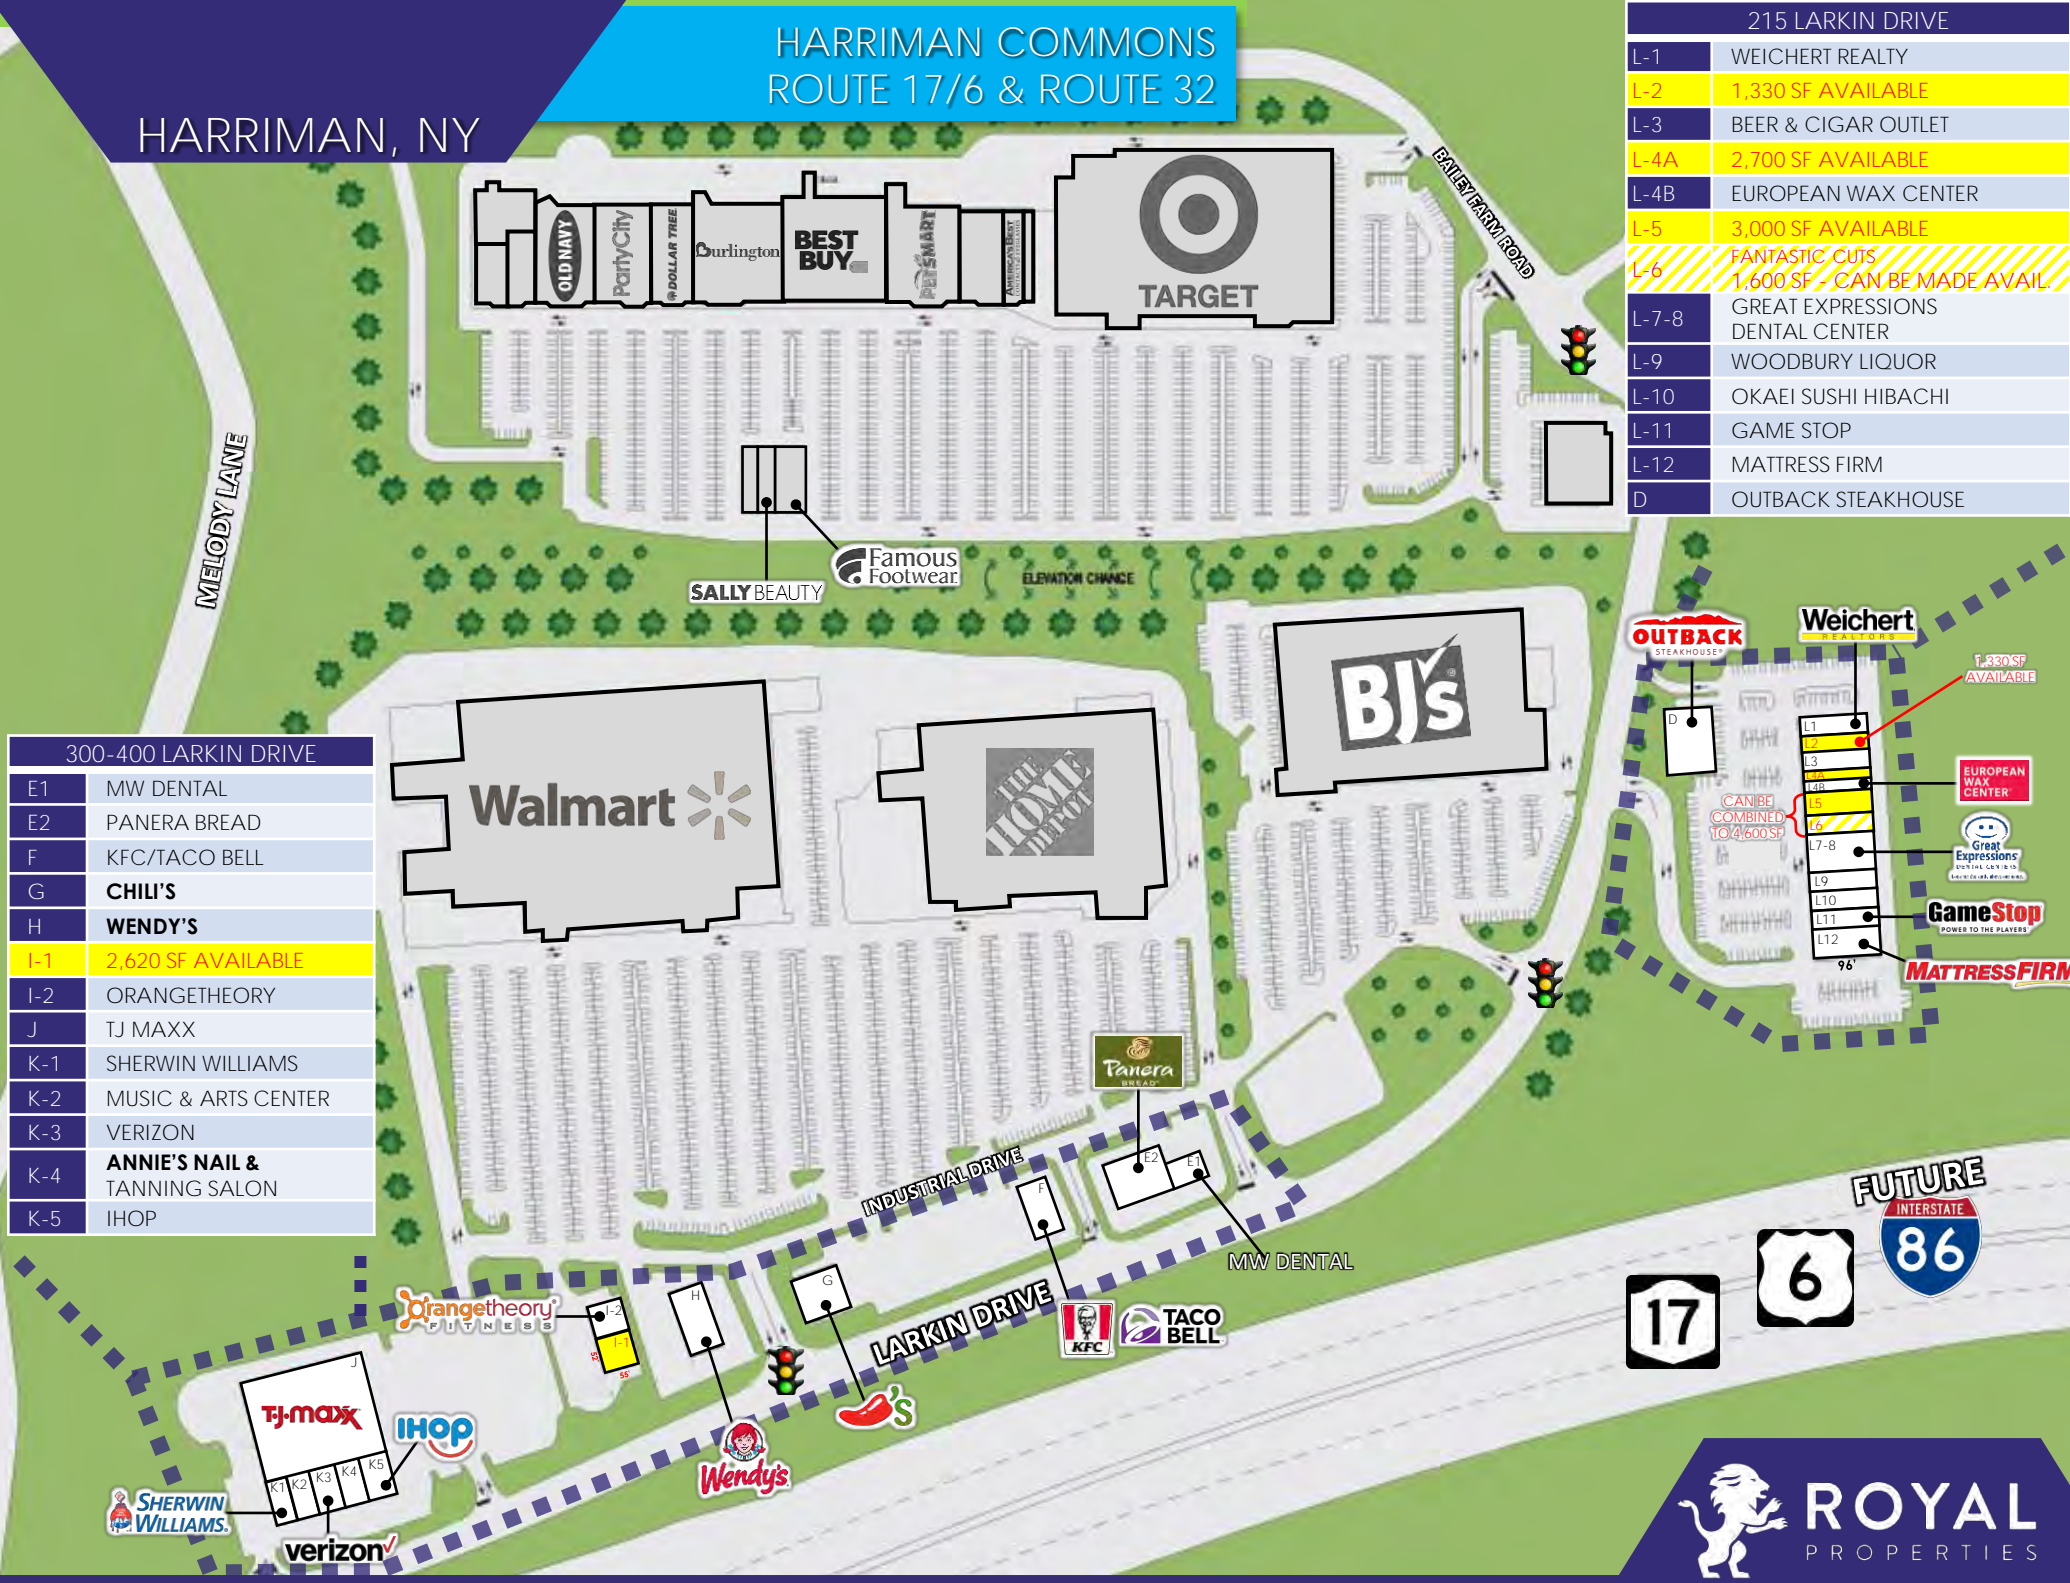

# HARRIMAN COMMONS ROUTE 17/6 & ROUTE 32

**AVAILABLE:**  
2,620 SF End Cap  
1,330 – 4,600 SF In Line

**CO-TENANTS:**  
TJ Maxx, Outback Steakhouse, Sherwin Williams, Panera, KFC, Taco Bell, Wendy's, GameStop, IHOP, Great Expressions Dental Center, Orangetheory Fitness, Verizon, MW Dental, Weichert Realty, Mattress Firm and more

### PROPERTY HIGHLIGHTS:

- 109,667+/- SF of Harriman Commons' 700,000 SF GLA with over 3,800 Parking Spaces
- Strategically Located in Orange County at the Intersection of Route 6, 17, 32 and I-87
- Close Proximity to Woodbury Commons Premium Outlets, New York's Luxury Outlet Shopping Center
- Shadow Anchored by Walmart Supercenter, BJ's, Home Depot, and Target

300-400 LARKIN DRIVE	
E1	MW DENTAL
E2	PANERA BREAD
F	KFC/TACO BELL
G	CHILI'S
H	WENDY'S
I-1	2,620 SF AVAILABLE
I-2	ORANGETHEORY
J	TJ MAXX
K-1	SHERWIN WILLIAMS
K-2	MUSIC & ARTS CENTER
K-3	VERIZON
K-4	ANNIE'S NAIL & TANNING SALON
K-5	IHOP

TD Bank

Advance Auto Parts

**MONROE PLAZA**

- STOP & SHOP
- ORANGE REGIONAL MEDICAL CENTER
- CHASE
- AutoZone
- McDonald's
- Benjamin Moore
- WALGREENS
- CARDSMART
- SUBWAY
- planet fitness
- SUPERCUTS

**HARRIMAN COMMONS**