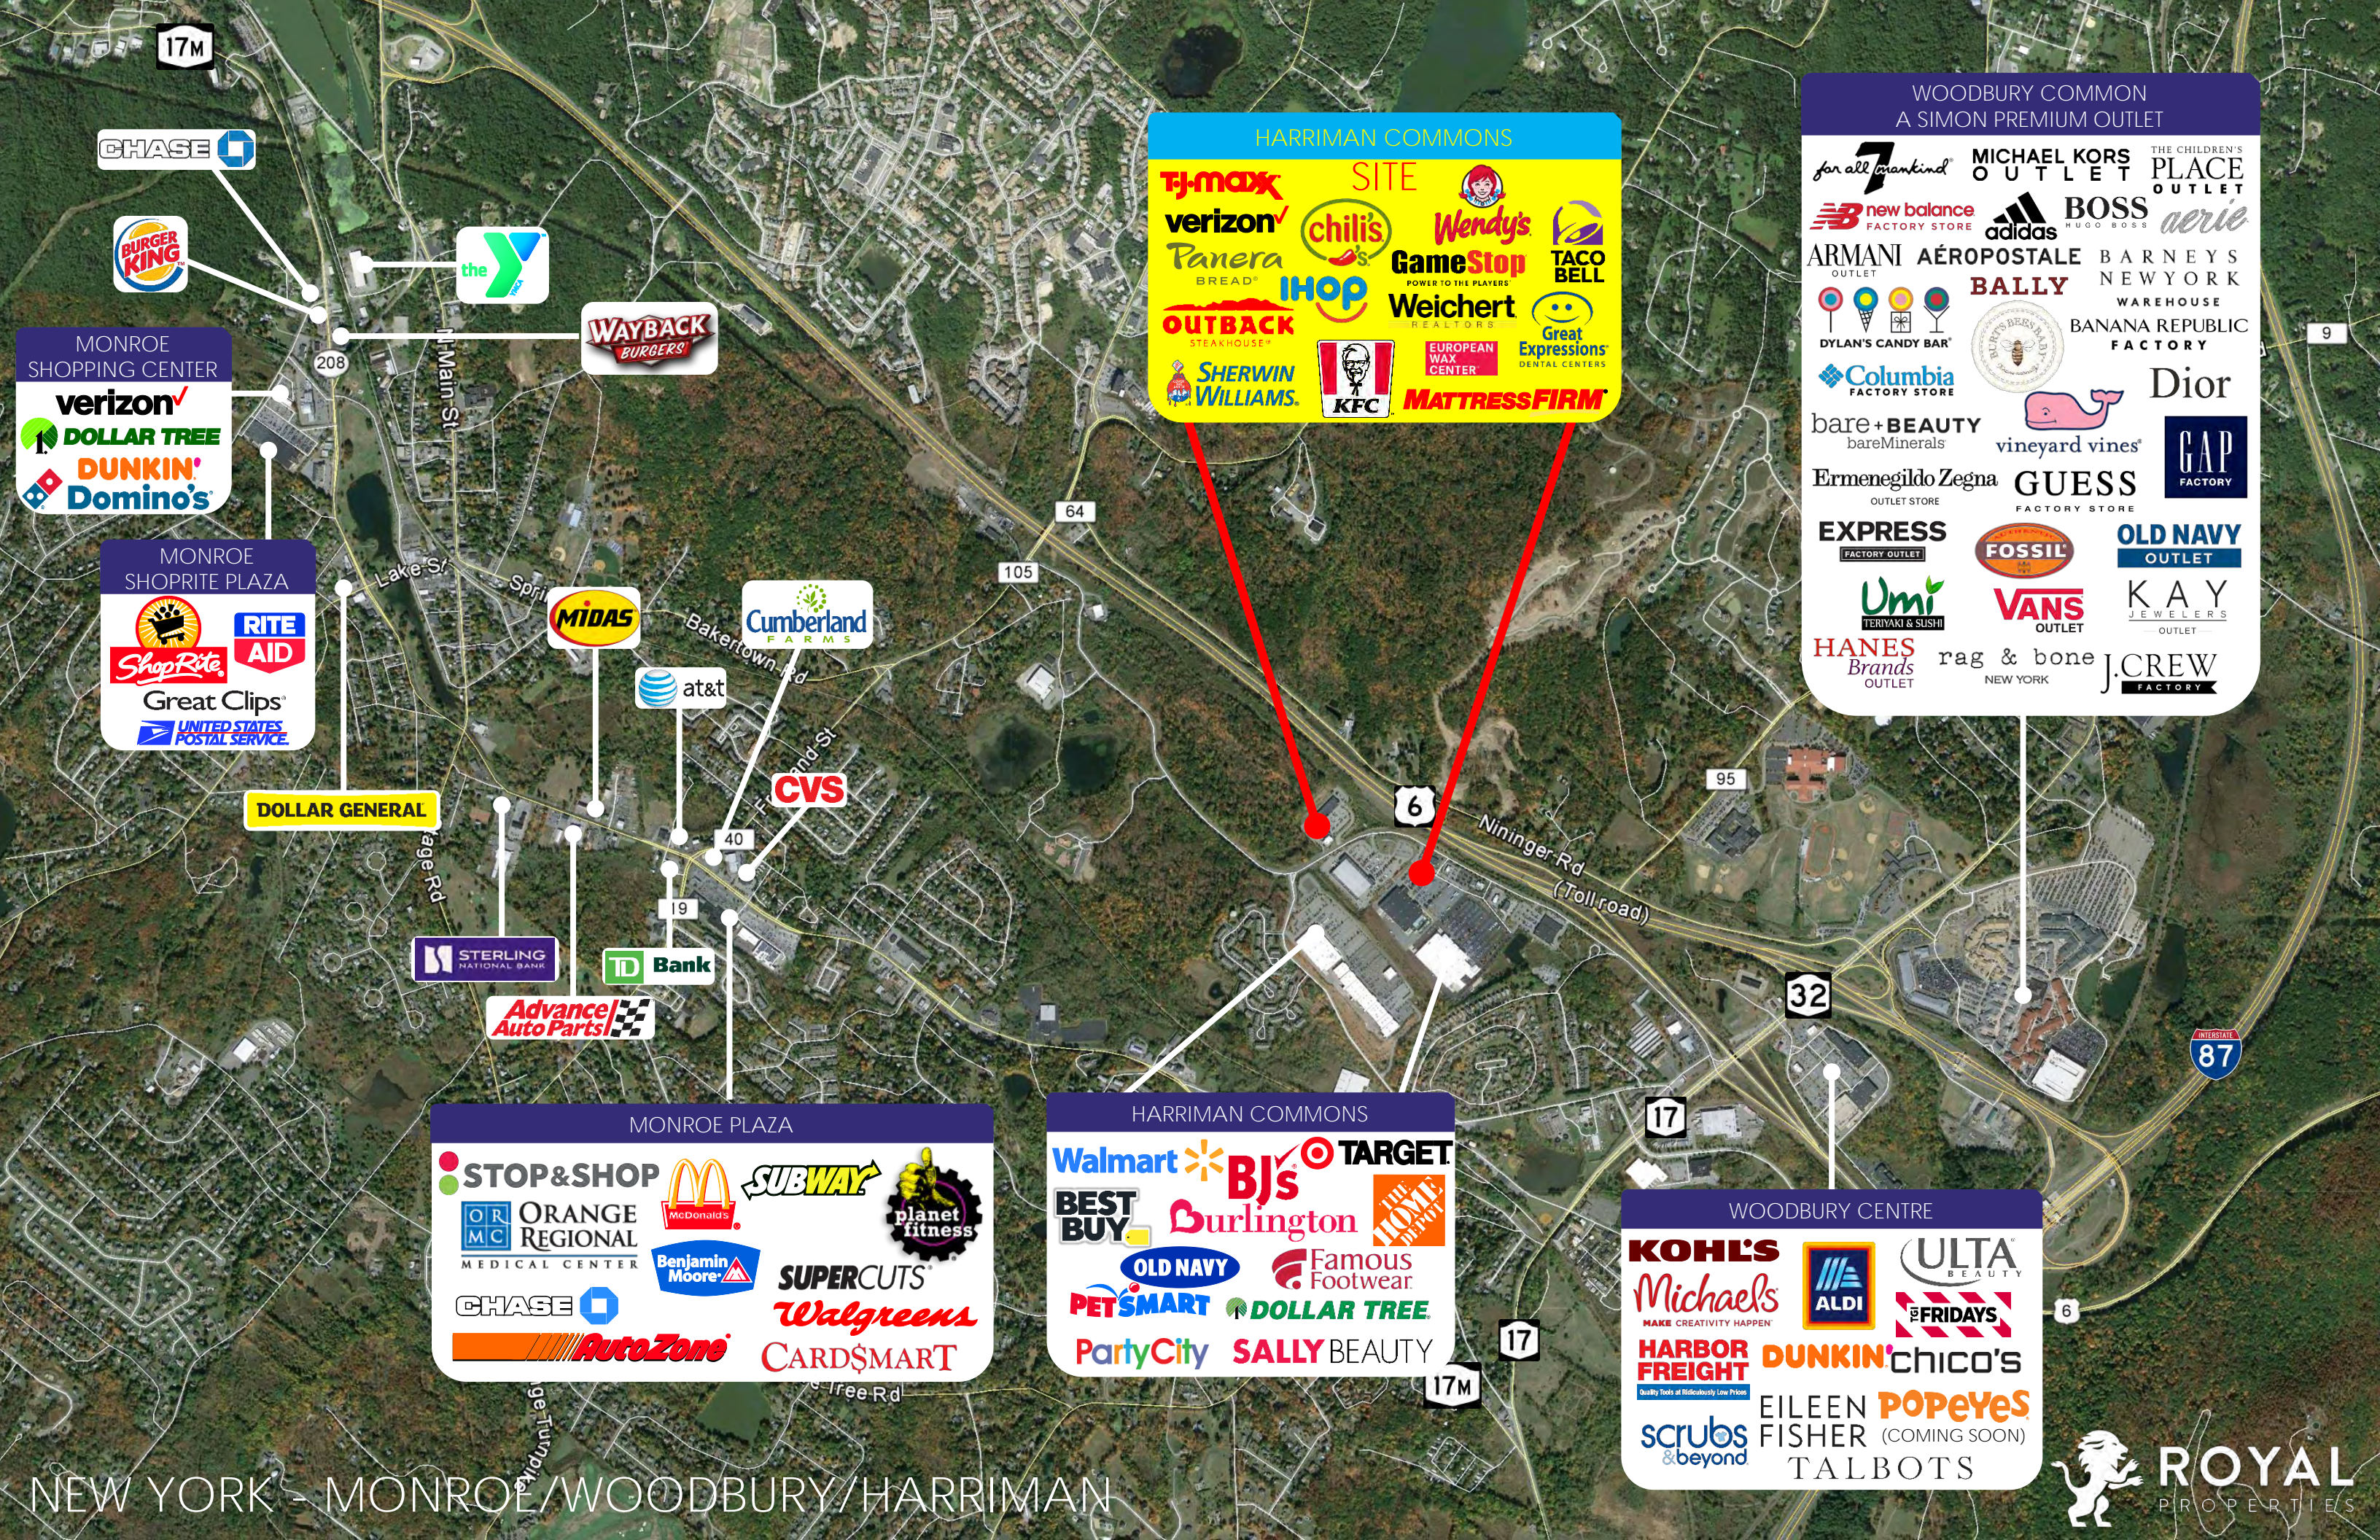

# HARRIMAN COMMONS ROUTE 17/6 & ROUTE 32

**AVAILABLE:**  
2,620 SF End Cap  
1,330 – 4,600 SF In Line

**CO-TENANTS:**  
TJ Maxx, Outback Steakhouse, Sherwin Williams, Panera, KFC, Taco Bell, Wendy's, GameStop, IHOP, Great Expressions Dental Center, Orangetheory Fitness, Verizon, MW Dental, Weichert Realty, Mattress Firm and more

**NEIGHBORING RETAILERS:**  
Walmart, BJ's, Home Depot, Target, Burlington Coat Factory, Best Buy, PetSmart, Kohl's, Michael's, ALDI, ULTA Beauty, TGI Fridays, Dunkin', Eileen Fisher, Staples, Talbots and Woodbury Commons Outlets

HARRIMAN, NY

HARRIMAN COMMONS  
ROUTE 17/6 & ROUTE 32

215 LARKIN DRIVE	
L-1	WEICHERT REALTY
L-2	1,330 SF AVAILABLE
L-3	BEER & CIGAR OUTLET
L-4A	2,700 SF AVAILABLE
L-4B	EUROPEAN WAX CENTER
L-5	3,000 SF AVAILABLE
L-6	FANTASTIC CUTS 1,600 SF - CAN BE MADE AVAIL.
L-7-8	GREAT EXPRESSIONS DENTAL CENTER
L-9	WOODBURY LIQUOR
L-10	OKAEI SUSHI HIBACHI
L-11	GAME STOP
L-12	MATTRESS FIRM
D	OUTBACK STEAKHOUSE

300-400 LARKIN DRIVE	
E1	MW DENTAL
E2	PANERA BREAD
F	KFC/TACO BELL
G	CHILI'S
H	WENDY'S
I-1	2,620 SF AVAILABLE
I-2	ORANGETHEORY
J	TJ MAXX
K-1	SHERWIN WILLIAMS
K-2	MUSIC & ARTS CENTER
K-3	VERIZON
K-4	ANNIE'S NAIL & TANNING SALON
K-5	IHOP