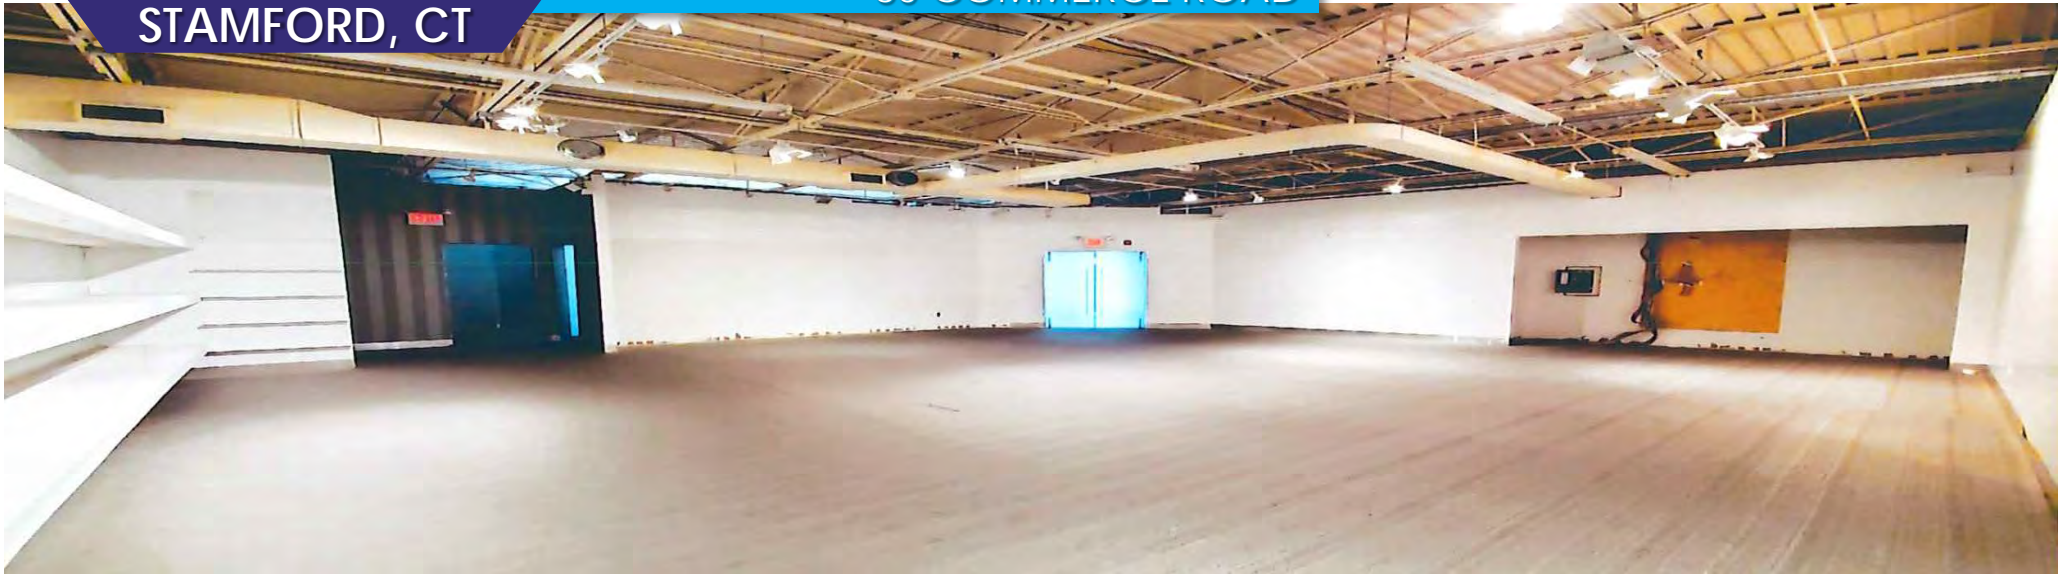

OFFICE/FLEX/MEDICAL FOR LEASE
30 COMMERCE ROAD

INTERIOR PHOTOS
FIRST FLOOR

STAMFORD, CT