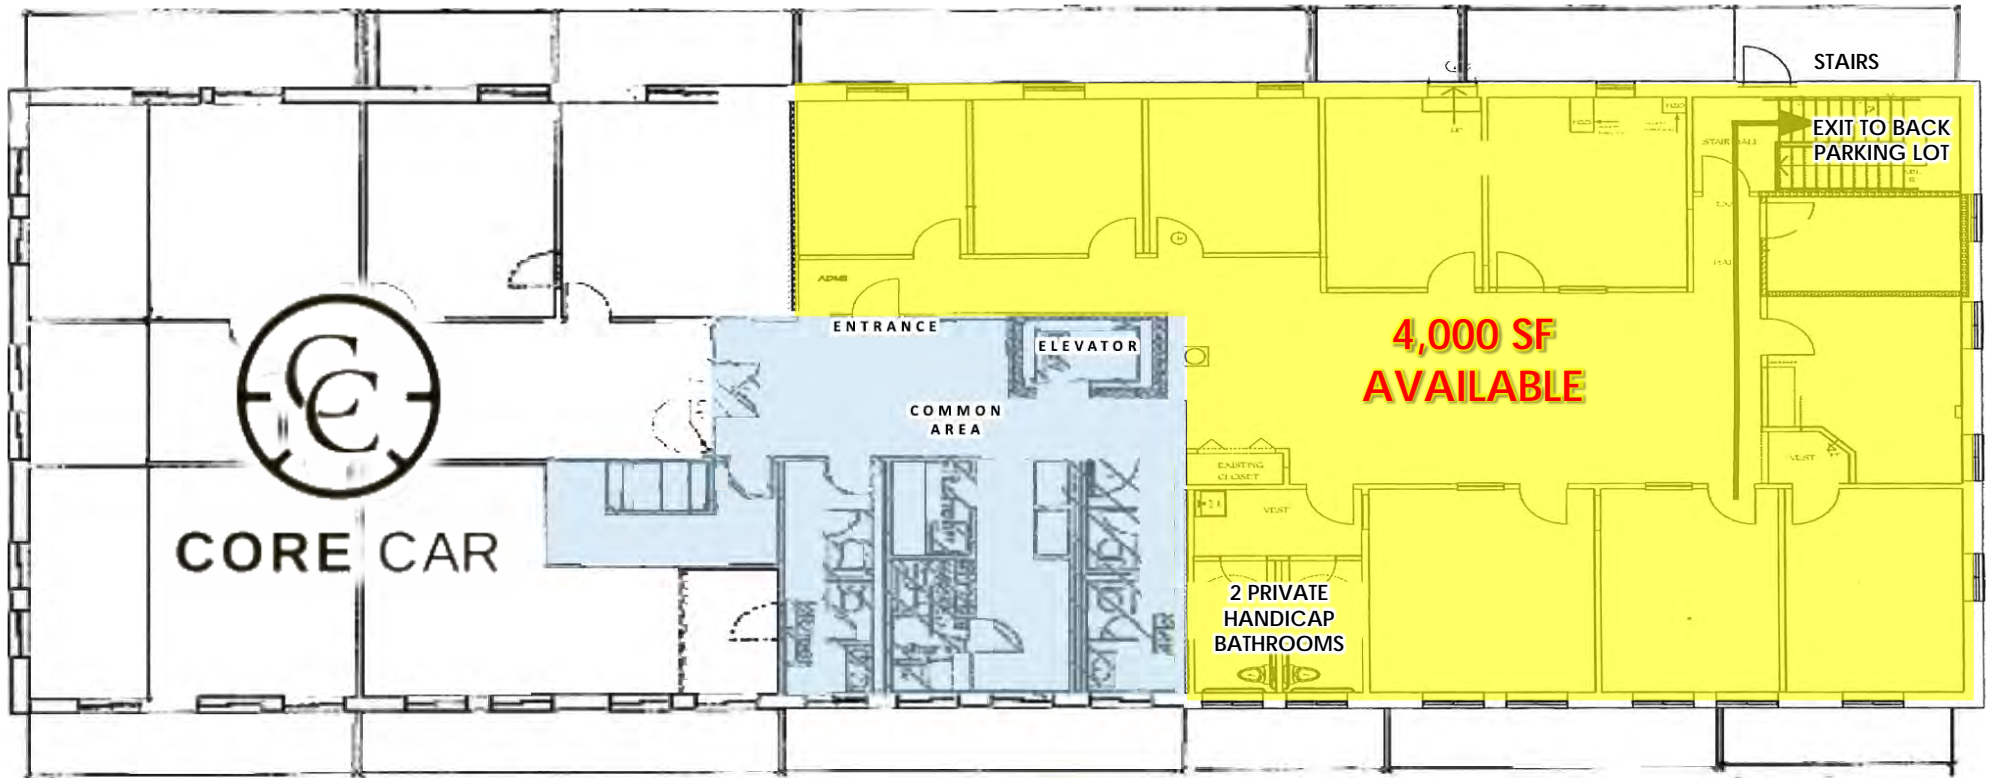

STAMFORD, CT

OFFICE/FLEX/MEDICAL FOR LEASE
30 COMMERCE ROAD

FLOOR PLAN
SECOND FLOOR

COMMERCE ROAD