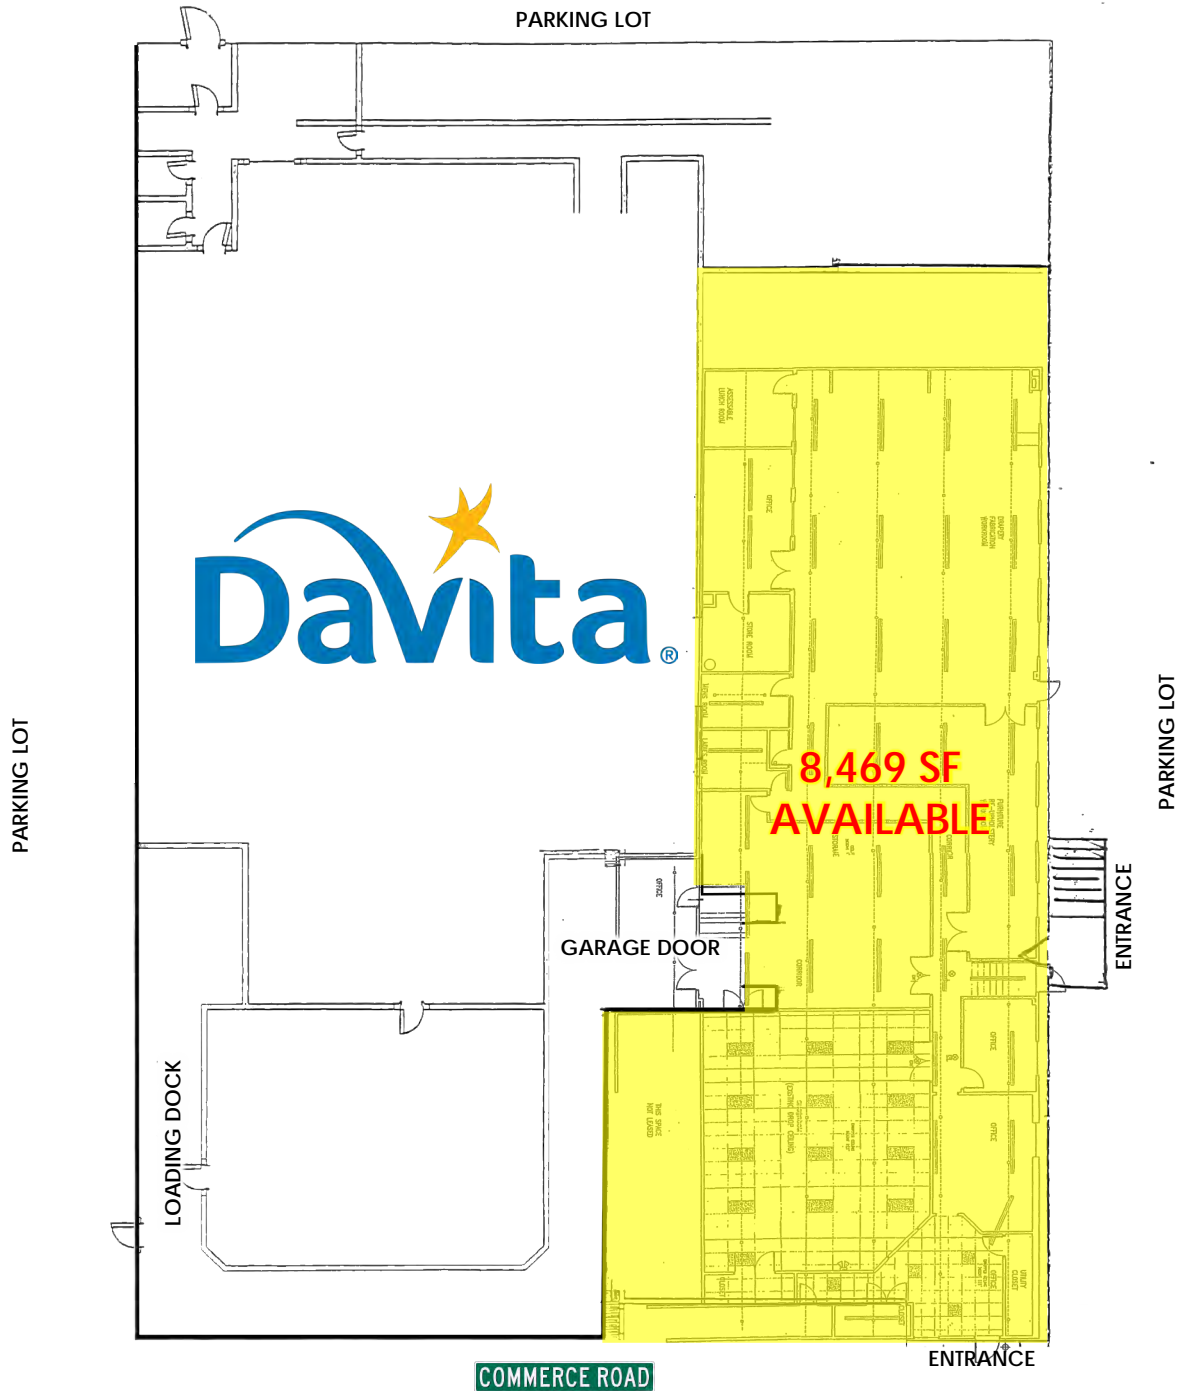

STAMFORD, CT

OFFICE/FLEX/MEDICAL FOR LEASE
30 COMMERCE ROAD

FLOOR PLAN
FIRST FLOOR

ROYAL
PROPERTIES