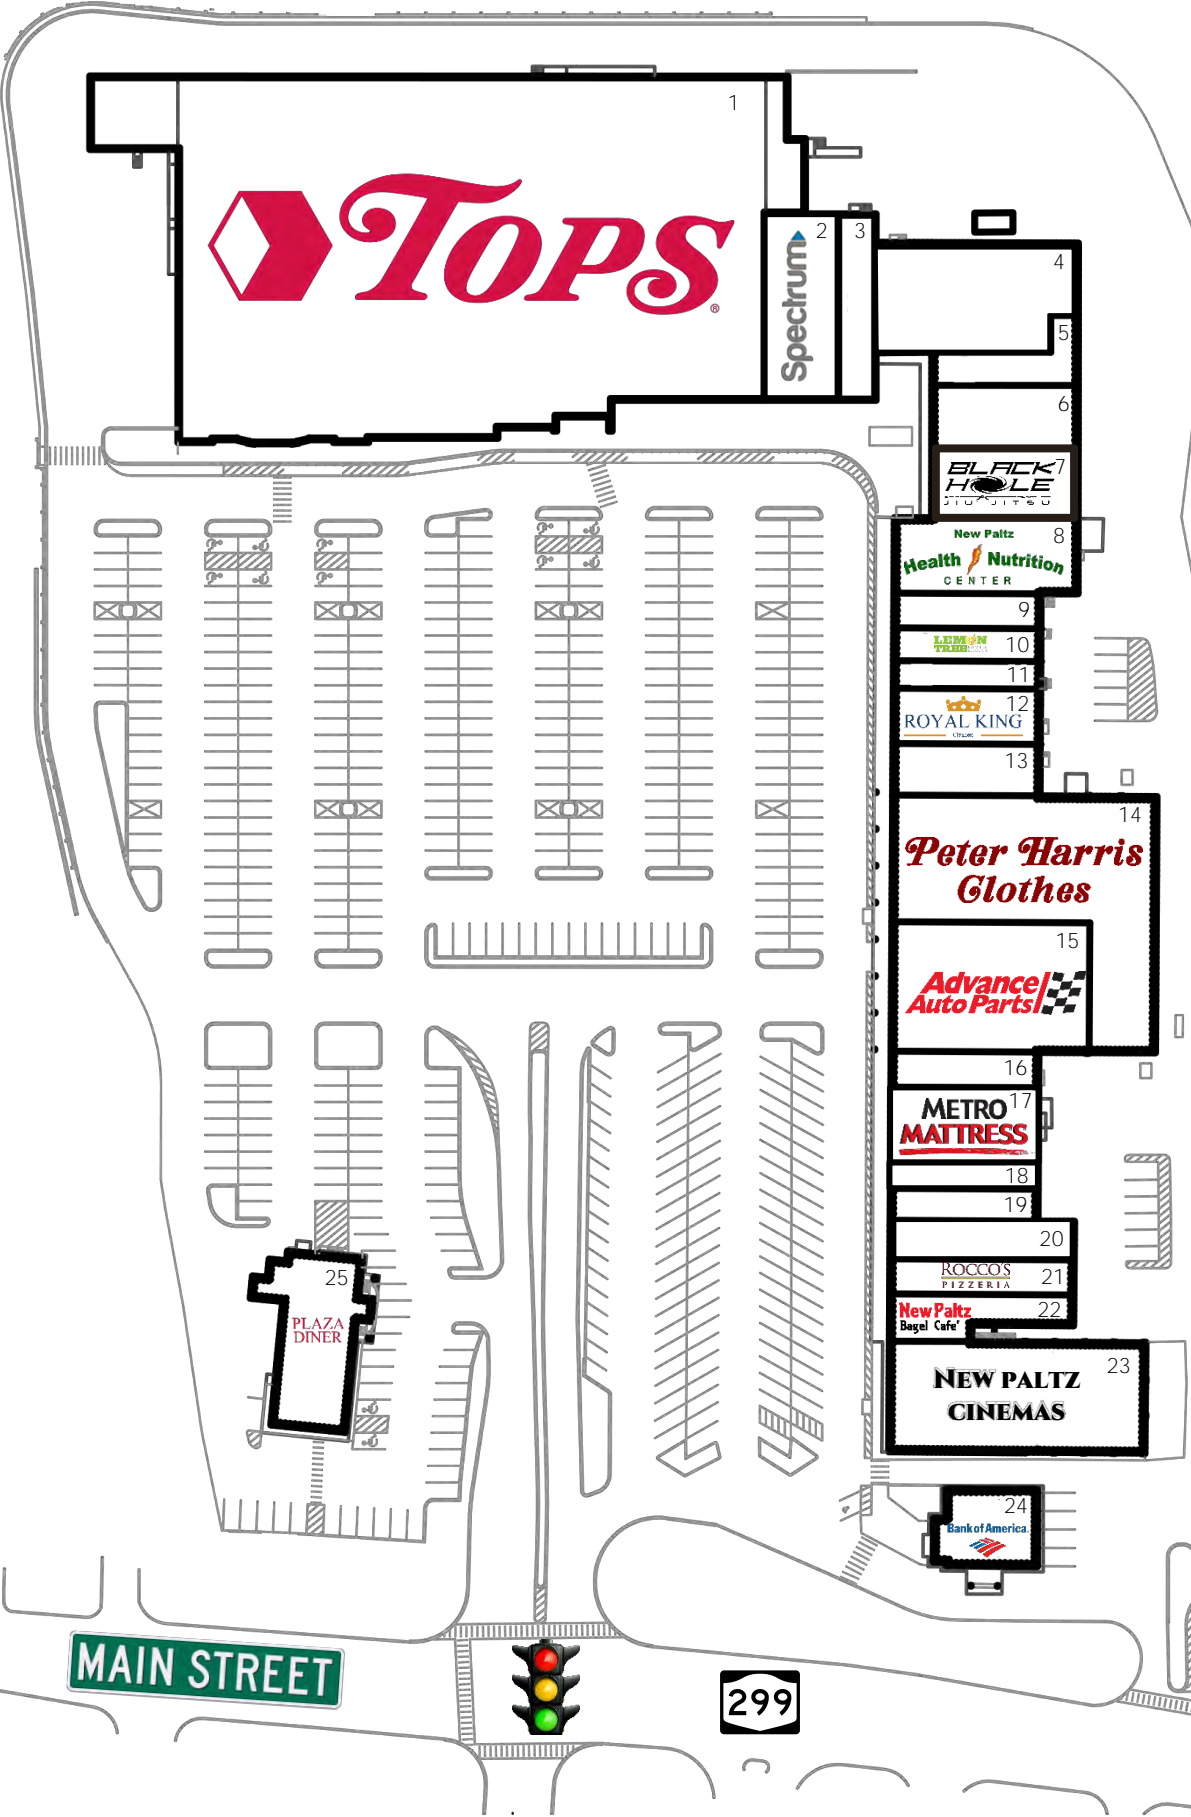

**NEIGHBORING RETAILERS:**  
Shop Rite, McDonald's, Walgreens, True Value, Dunkin', Verizon, Burger King, Midas, Subway, AT&T, M&T Bank, USPS, Starbucks, Chase, H&R Block, Ulster Savings Bank, Allstate, Hampton Inn and many more

# New Paltz Plaza

| #  | TENANT                              |
|----|-------------------------------------|
| 1  | Tops Supermarket                    |
| 2  | Spectrum                            |
| 3  | Vitality Yoga                       |
| 4  | Discount Dollar                     |
| 5  | Fox & Hound Wine & Spirits          |
| 6  | Colonial Flower Shop                |
| 7  | Black Hole Jiu Jitsu                |
| 8  | New Paltz Health & Nutrition Center |
| 9  | Bubbles Coin Laundromat             |
| 10 | LemonTree Hair Salon                |
| 11 | Mark Gruber Gallery                 |
| 12 | Royal King Dry Cleaners             |
| 13 | Austin Ryan Optika                  |
| 14 | Peter Harris Clothes                |
| 15 | Advance Auto Parts                  |
| 16 | Great Wall Kitchen                  |
| 17 | Metro Mattress                      |
| 18 | Tastea Bubble Tea                   |
| 19 | New USA Nails & Spa                 |
| 20 | Italian Restaurant                  |
| 21 | <b>Rocco's Pizzeria</b>             |
| 22 | New Paltz Bagel Café                |
| 23 | New Paltz Cinemas                   |
| 24 | Bank of America                     |
| 25 | Plaza Diner                         |