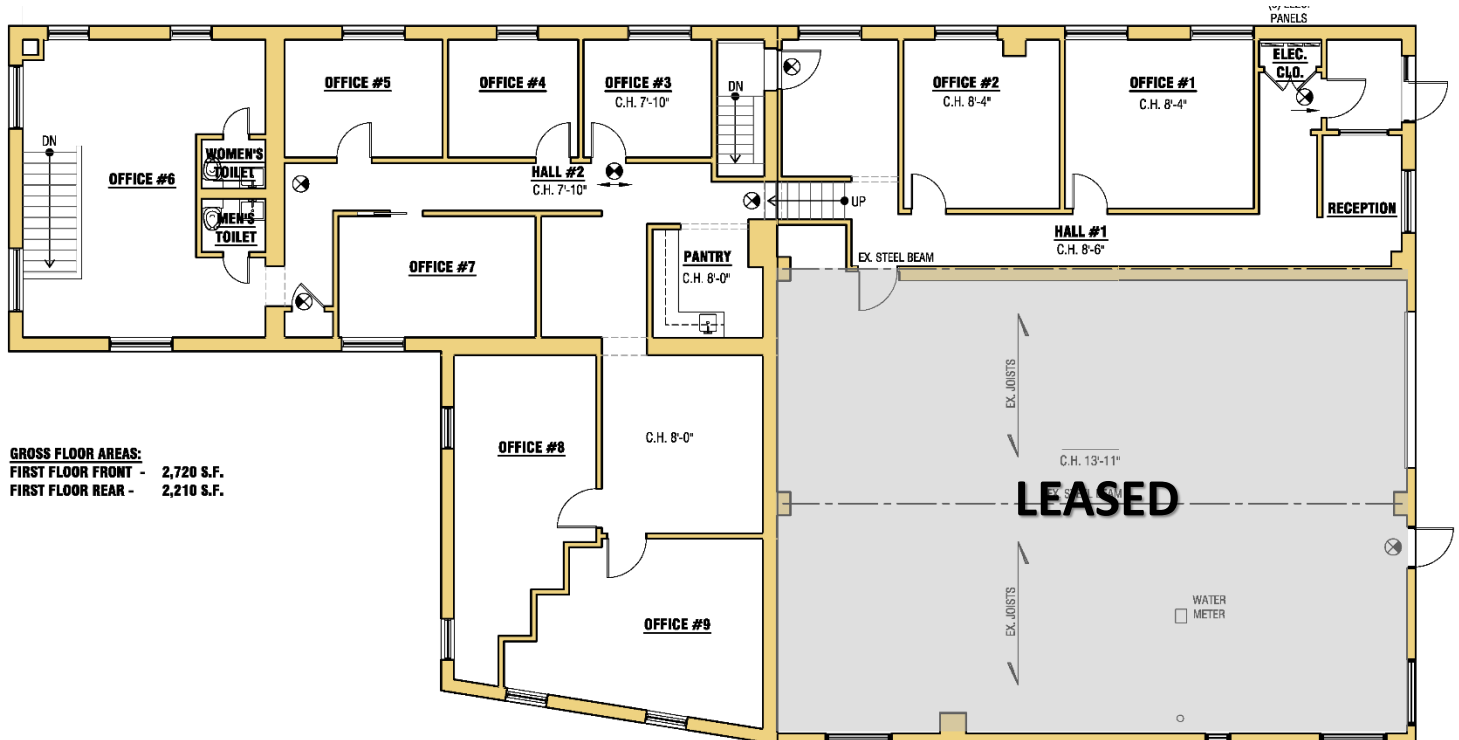

FULTON STREET

62 Fulton Street

SUMMARY OF AVAILABLE FLOOR AREAS:

BASEMENT	2,210 SF
FIRST FLOOR REAR	2,210 SF
TOTAL AREA	4,420 SF

FIRST FLOOR FRONT AND REAR

GROSS FLOOR AREAS:
FIRST FLOOR FRONT - 2,720 S.F.
FIRST FLOOR REAR - 2,210 S.F.

BASEMENT