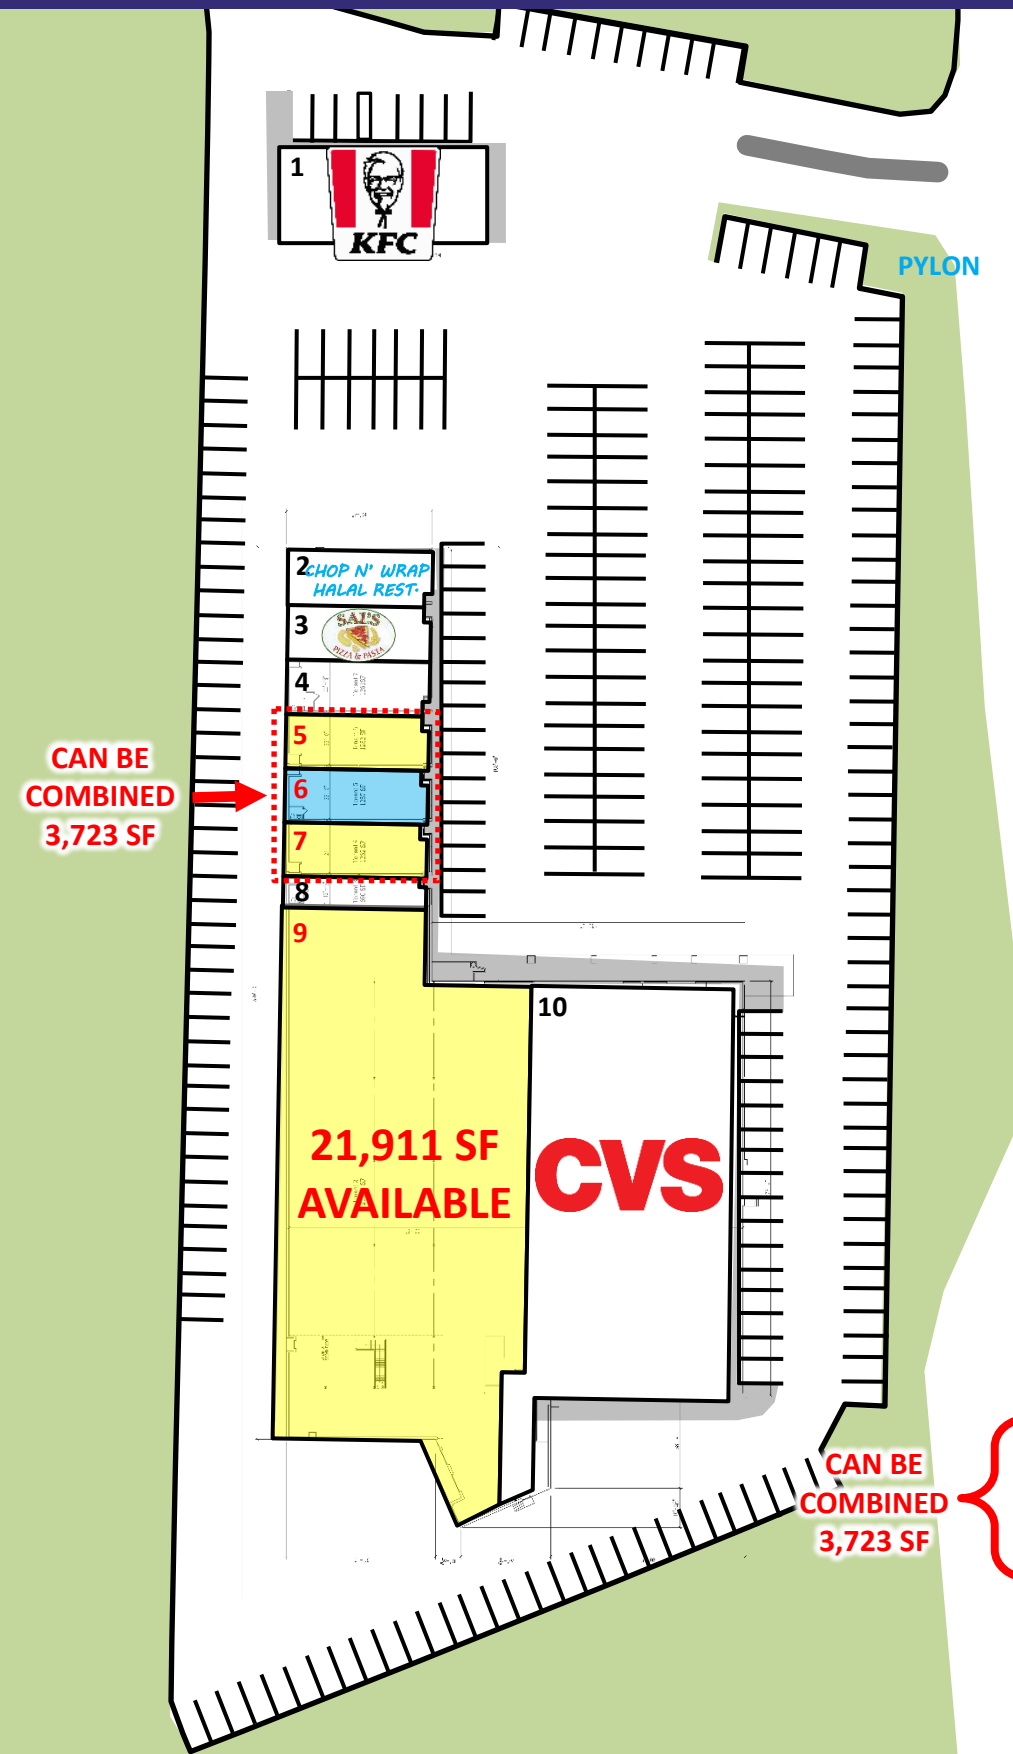

Carmel, NY

1905 Rte. 6 (Stoneleigh Ave.)

Meadow Plaza

- at&t
- CHOICE PET
- PUTNAM PLAZA SHOPPING CENTER
- Wendy's
- Starbucks
- edible arrangements
- RITE AID
- TOPS

#	TENANT	SF
1	KFC	2,600
2	CHOP N' WRAP HALAL RESTAURANT	1,166
3	SAL'S PIZZA & PASTA	1,233
4	ENVOGUE HAIR SALON	1,261
5	AVAILABLE	1,233
6	AVAILABLE 8/1/24 PAGODA KITCHEN	1,257
7	AVAILABLE	1,233
8	OLD TYME NY HOT DOG	690
9	AVAILABLE	21,911
10	CVS	14,600

CAN BE COMBINED
3,723 SF

CAN BE COMBINED
3,723 SF