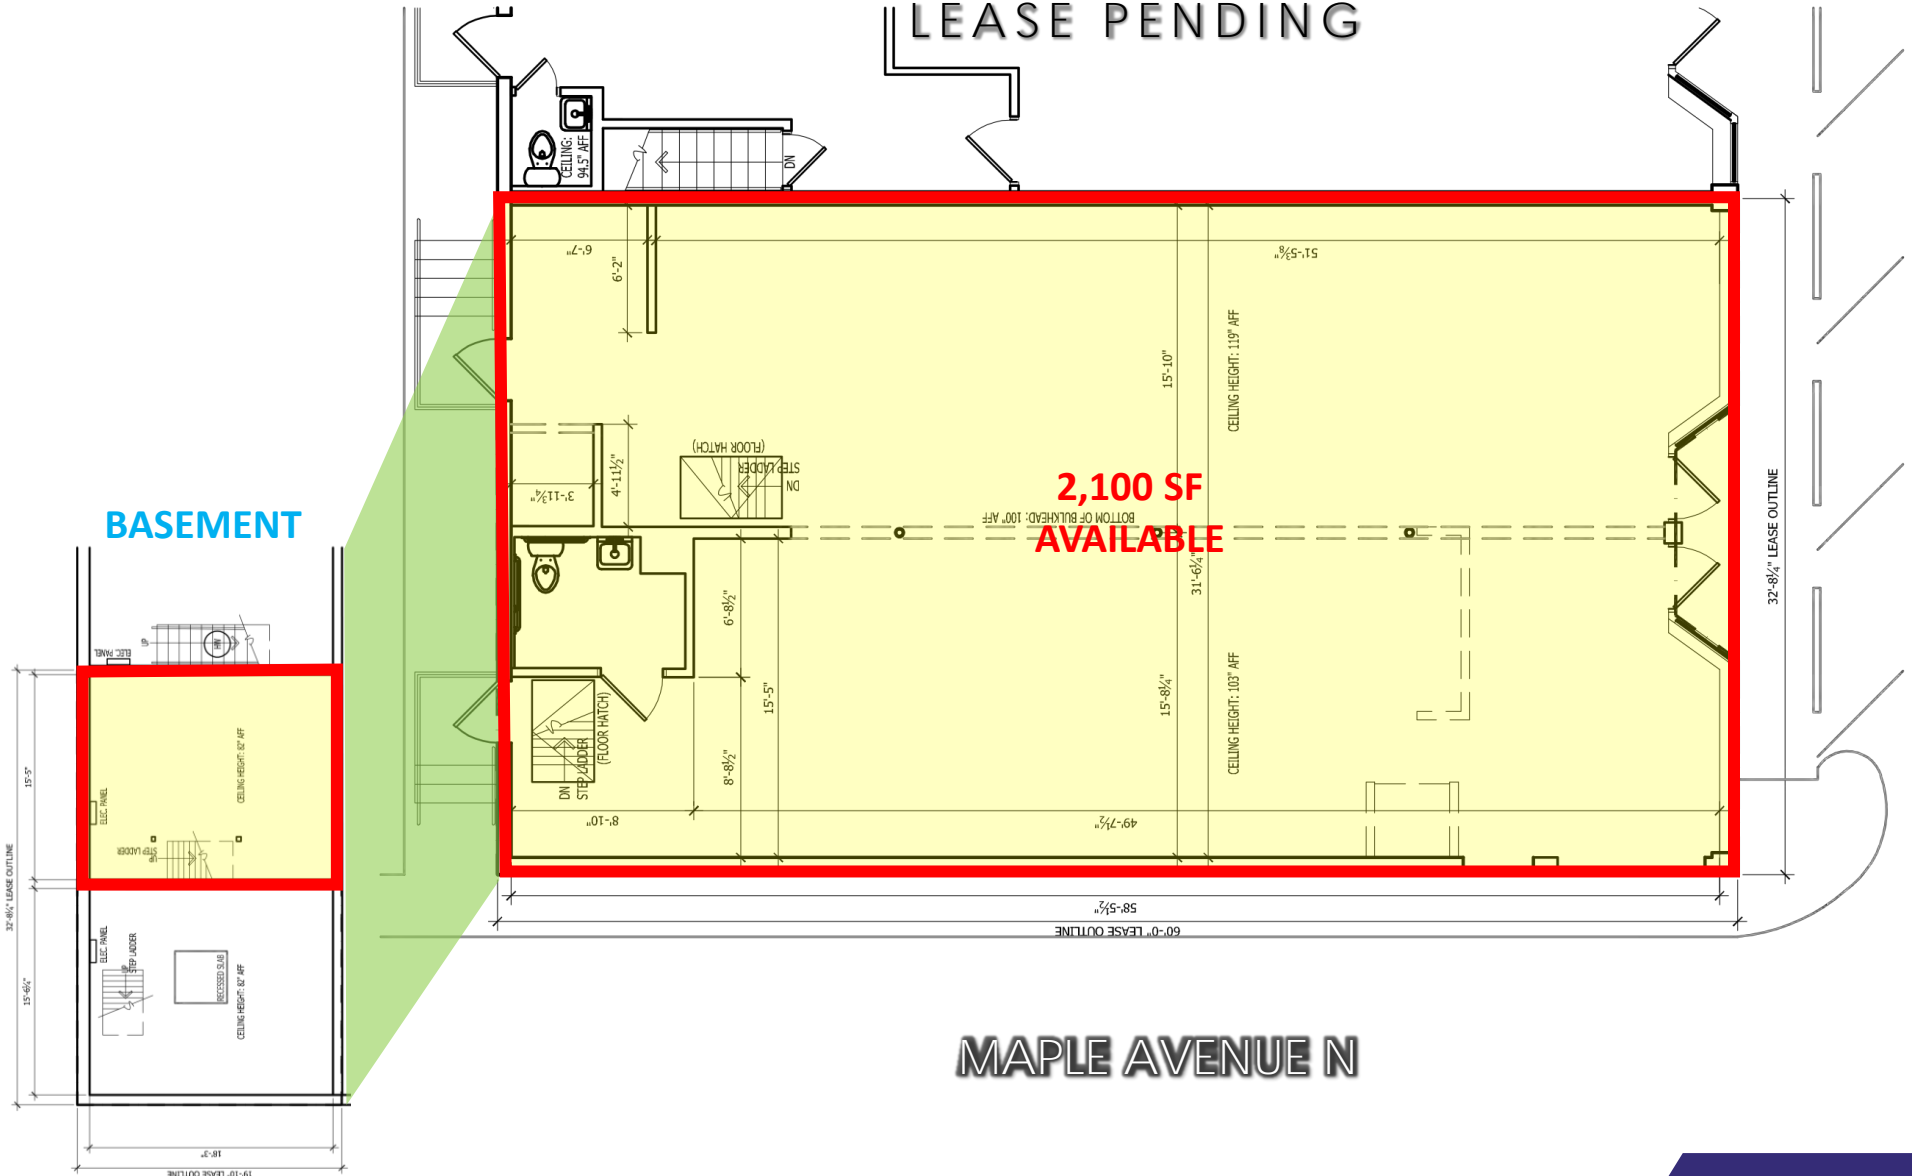

WESTPORT CONNECTICUT

1529-1543 POST ROAD EAST

LEASE PENDING

BASEMENT

2,100 SF AVAILABLE

POST ROAD EAST

MAPLE AVENUE N