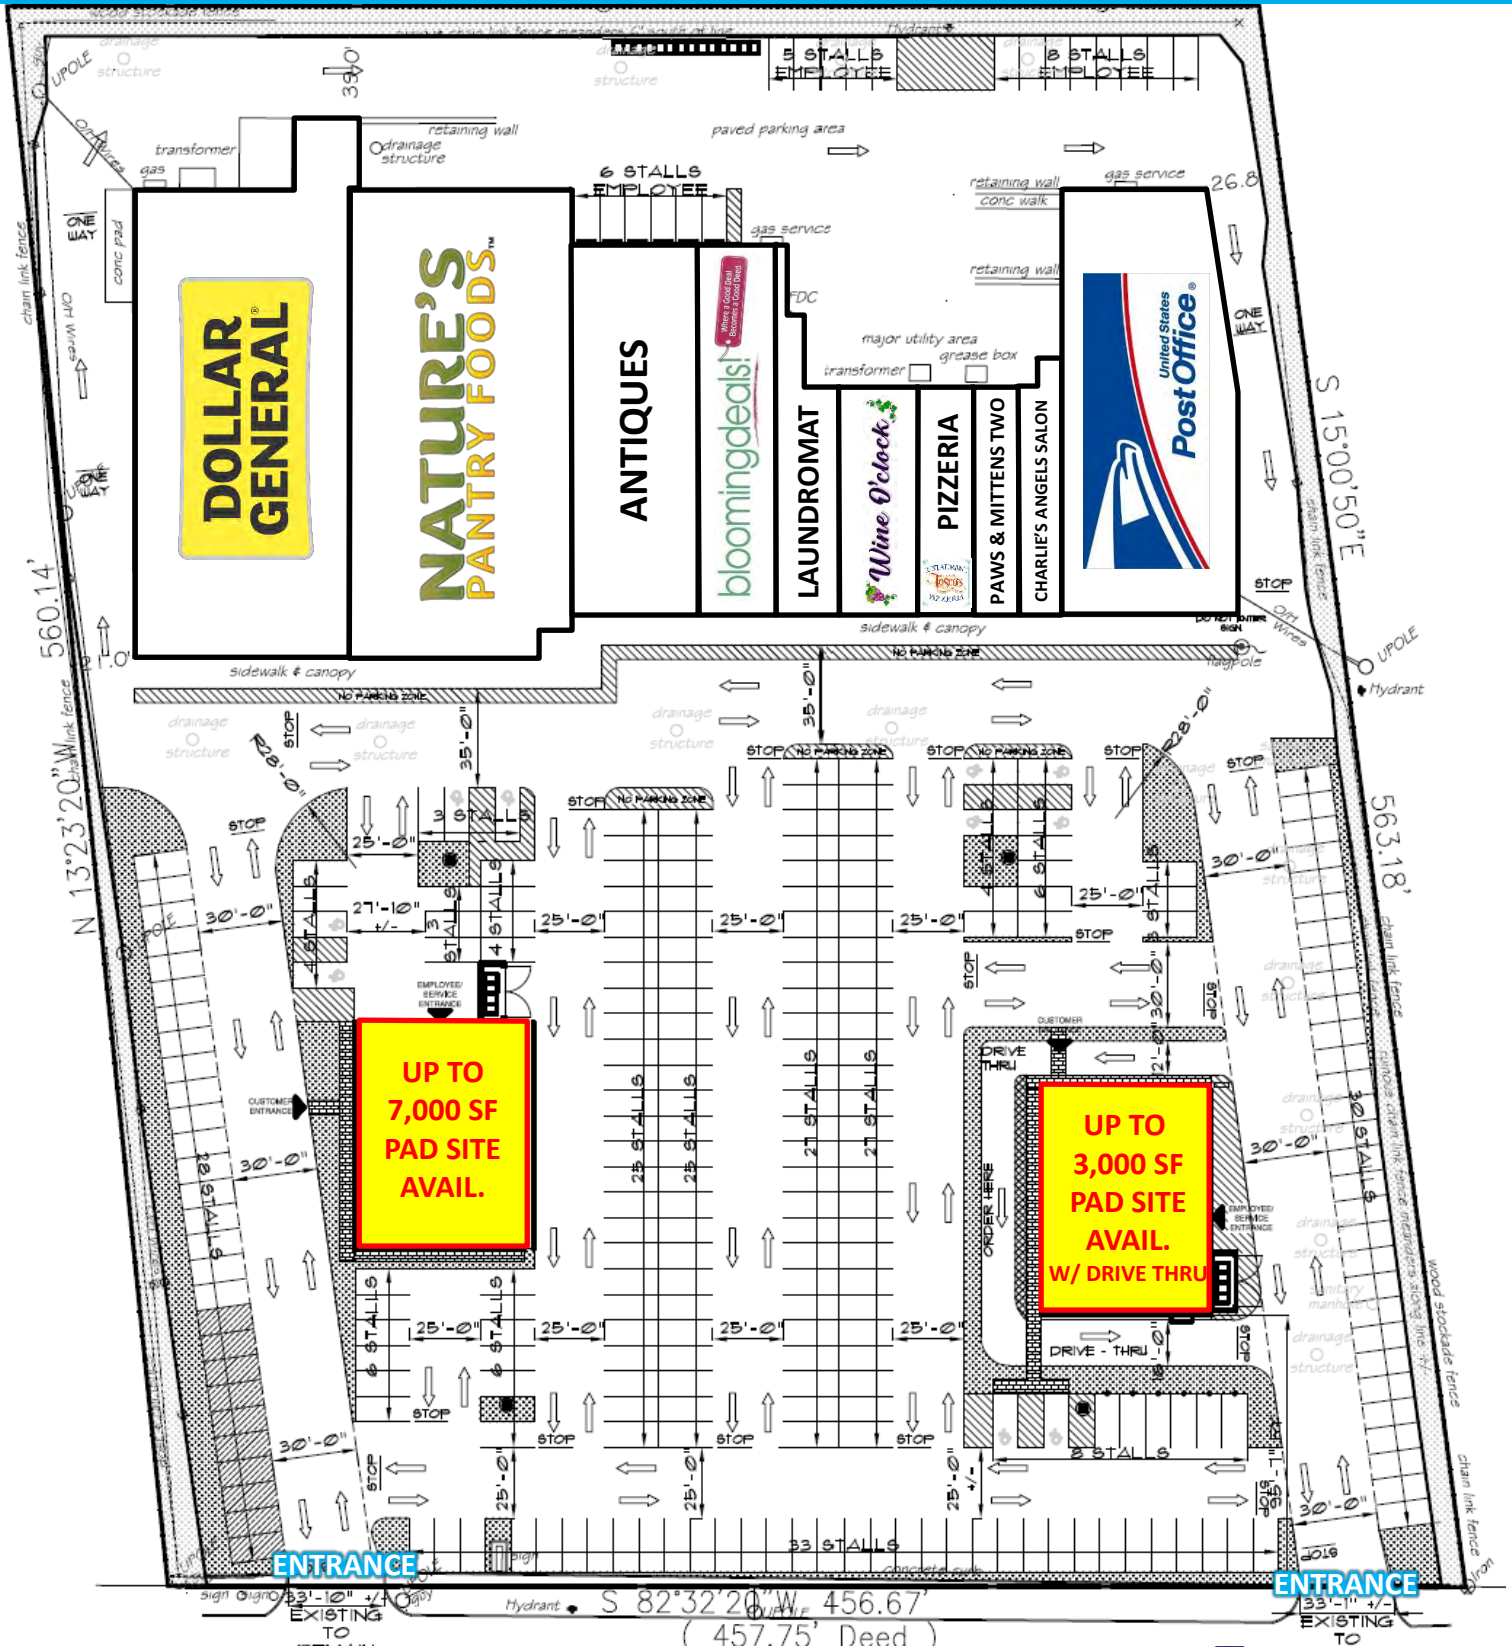

New Windsor, NY

PAD SITES AVAILABLE FOR LEASE

436 Blooming Grove Turnpike (Route. 94)

NEW WINDSOR COMMONS

BLOOMING GROVE TURNPIKE

94

ROYAL PROPERTIES