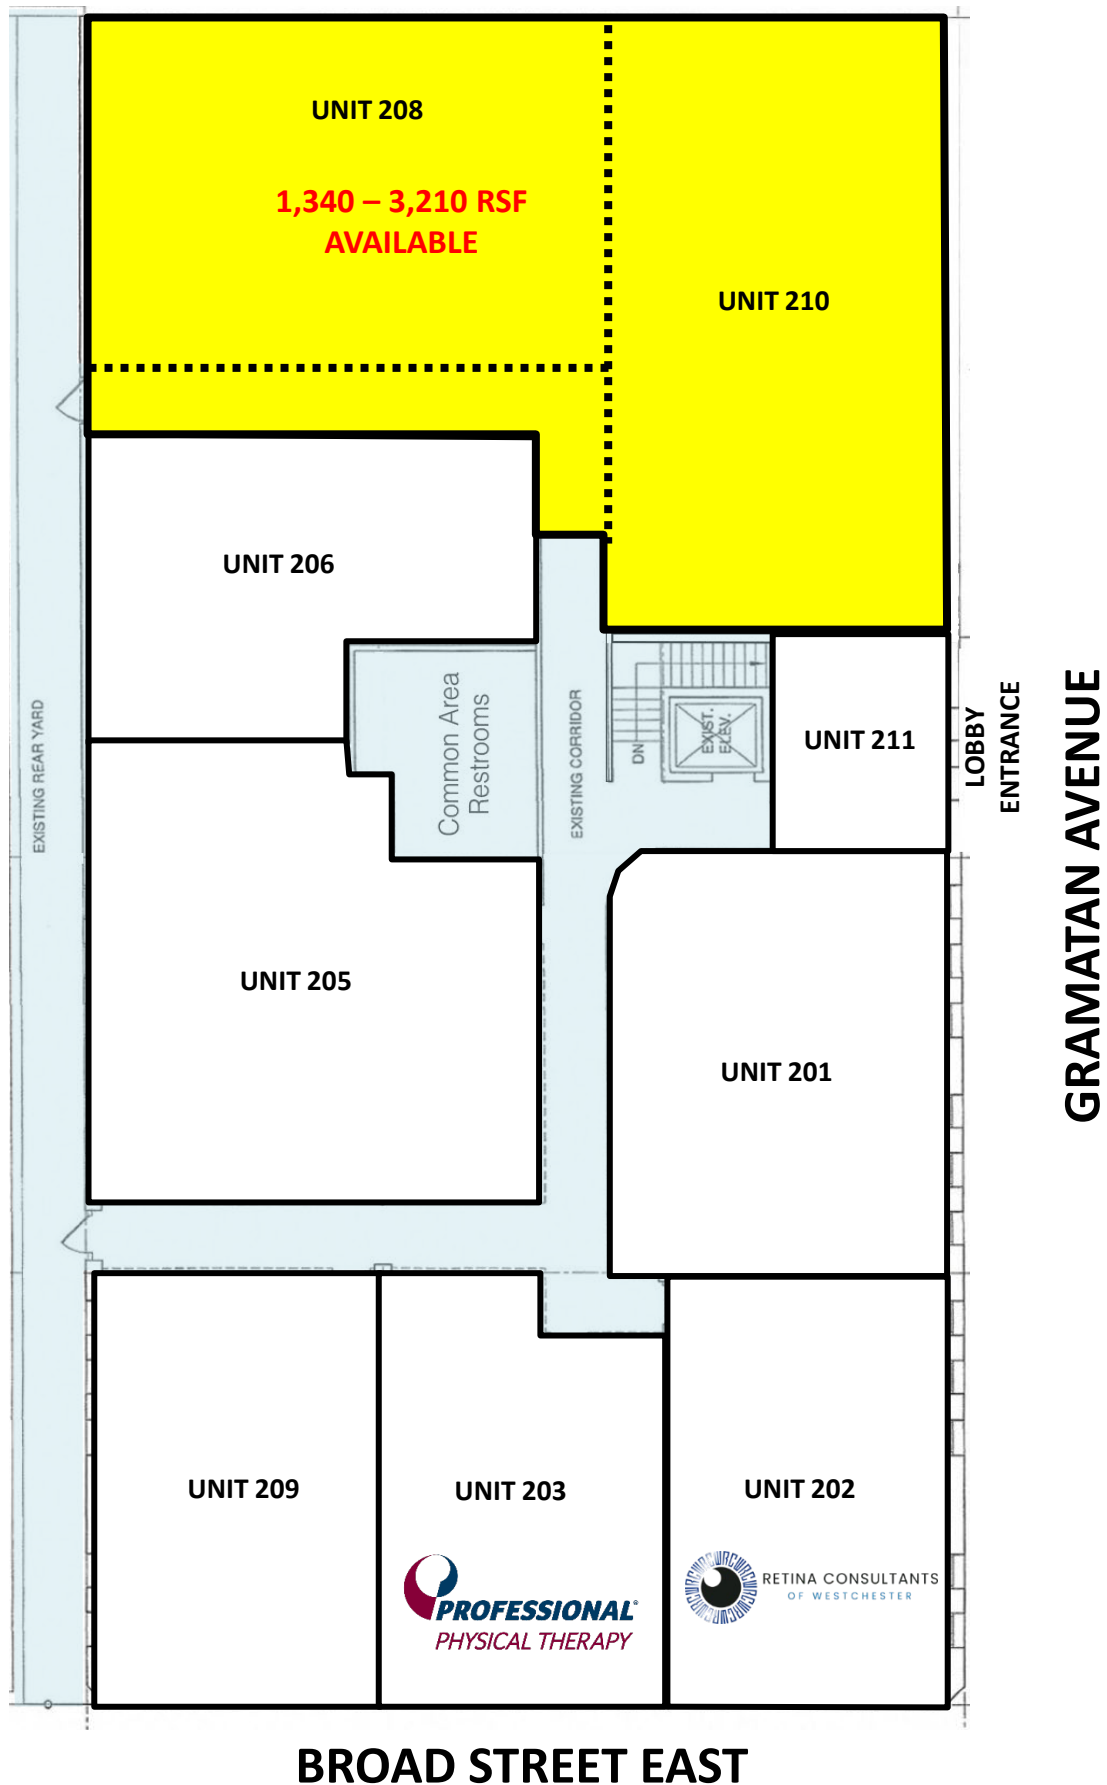

Mount Vernon, NY

559 Gramatan Avenue