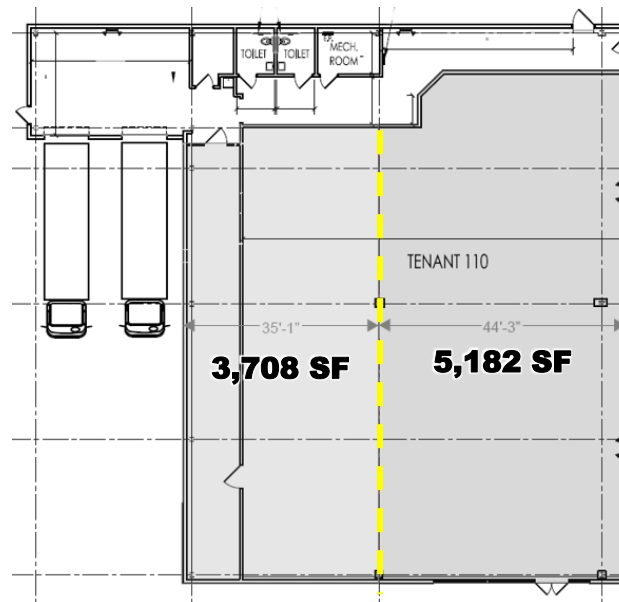

RETAIL/MEDICAL END CAP SPACE FOR LEASE

71 NARDOZZI

- 3,000 SF End Cap
- 58' of Frontage
- Adjacent to LA Fitness

80 NARDOZZI

- 3,708-8,890 SF End Cap
- Shared Loading Docks
- 24' Clear Ceiling Heights

110 NARDOZZI

- 20,224 SF End Cap
- 204' of Frontage
- 24' Clear Ceiling Heights

# SITE PLAN