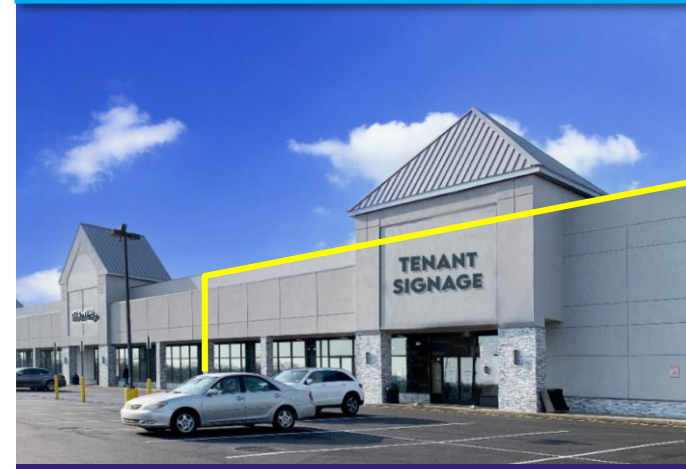

RETAIL/MEDICAL END CAP SPACE FOR LEASE

71 NARDOZZI

- 3,000 SF End Cap
- 58' of Frontage
- Adjacent to LA Fitness

80 NARDOZZI

- 3,708-8,890 SF End Cap
- Shared Loading Docks
- 24' Clear Ceiling Heights

110 NARDOZZI

- 20,224 SF End Cap
- 204' of Frontage
- 24' Clear Ceiling Heights