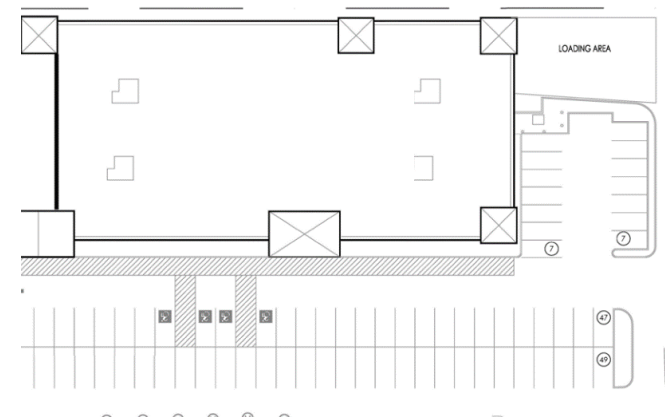

RETAIL/MEDICAL END CAP SPACE FOR LEASE

71 NARDOZZI

- 3,000 SF End Cap
- 58' of Frontage
- Adjacent to LA Fitness

80 NARDOZZI

- 3,708-8,890 SF End Cap
- Shared Loading Docks
- 24' Clear Ceiling Heights

110 NARDOZZI

- 20,224 SF End Cap
- 204' of Frontage
- 24' Clear Ceiling Heights

# SITE PLAN