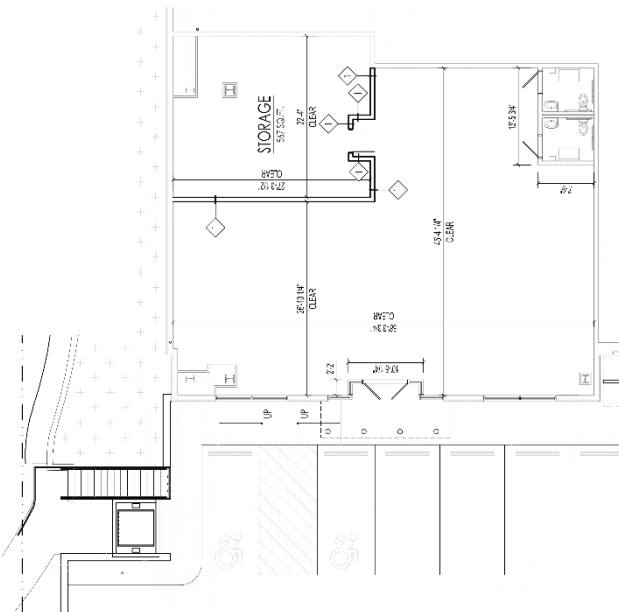

RETAIL/MEDICAL END CAP SPACE FOR LEASE

71 NARDOZZI

- 3,000 SF End Cap
- 58' of Frontage
- Adjacent to LA Fitness

80 NARDOZZI

- 3,708-8,890 SF End Cap
- Shared Loading Docks
- 24' Clear Ceiling Heights

110 NARDOZZI

- 20,224 SF End Cap
- 204' of Frontage
- 24' Clear Ceiling Heights

# SITE PLAN