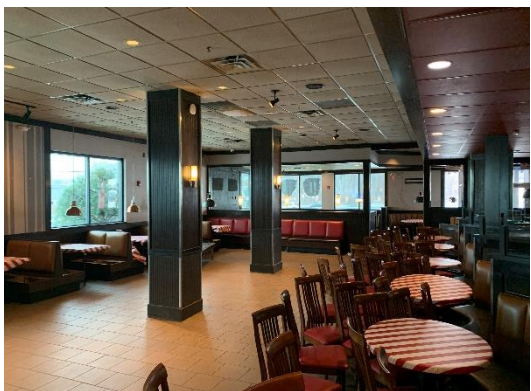

Newington, CT
3025 Berlin Turnpike

INTERIOR PHOTOS
JoAnn's Plaza

RESTAURANT OUTPARCEL FOR LEASE

Newington, CT

3025 Berlin Turnpike

MARKET AERIAL

JoAnn's Plaza

JOANN'S PLAZA
JO-ANN SITE PartyCity
CHUCK E. CHEESE'S
T-Mobile
SUBWAY
FedEx Office
DOLLAR TREE
BIG LOTS!
GNC LIVE WELL
SMOOTHIE KING