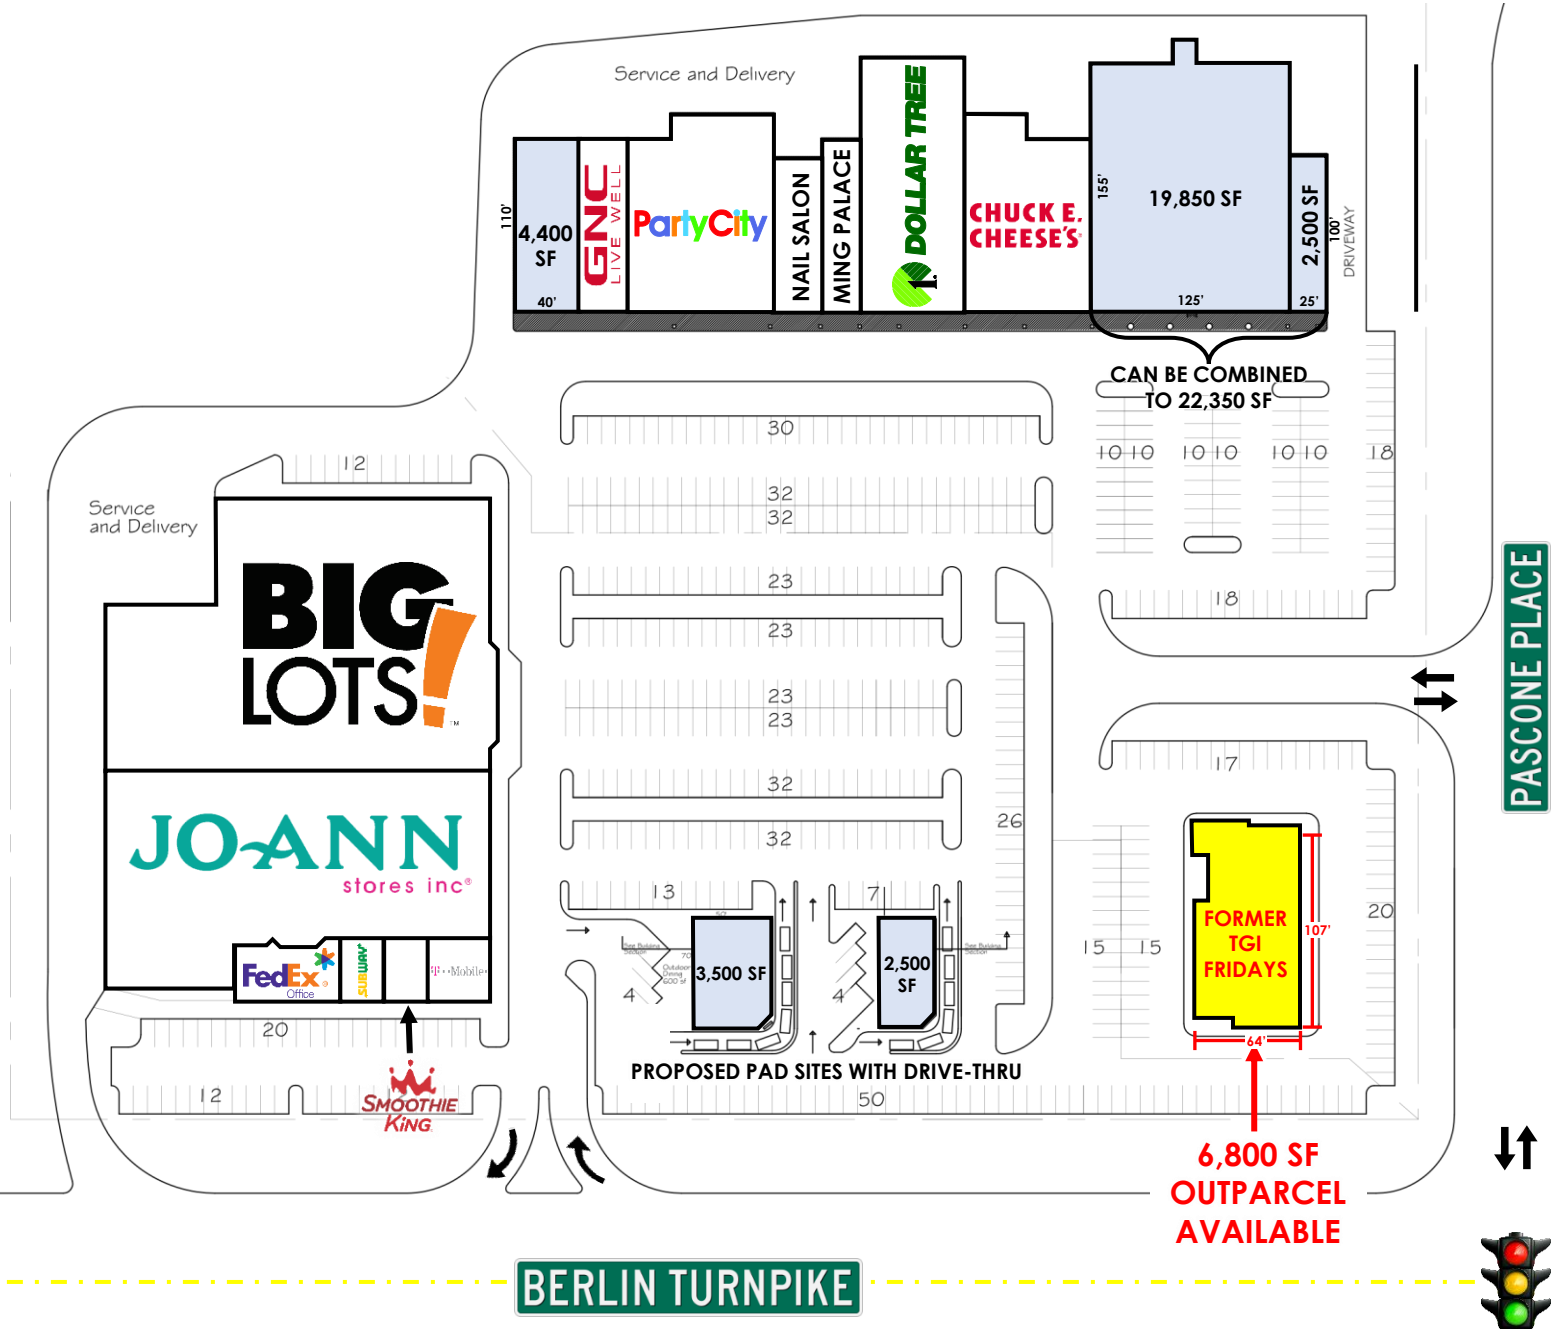

RESTAURANT OUTPARCEL FOR LEASE