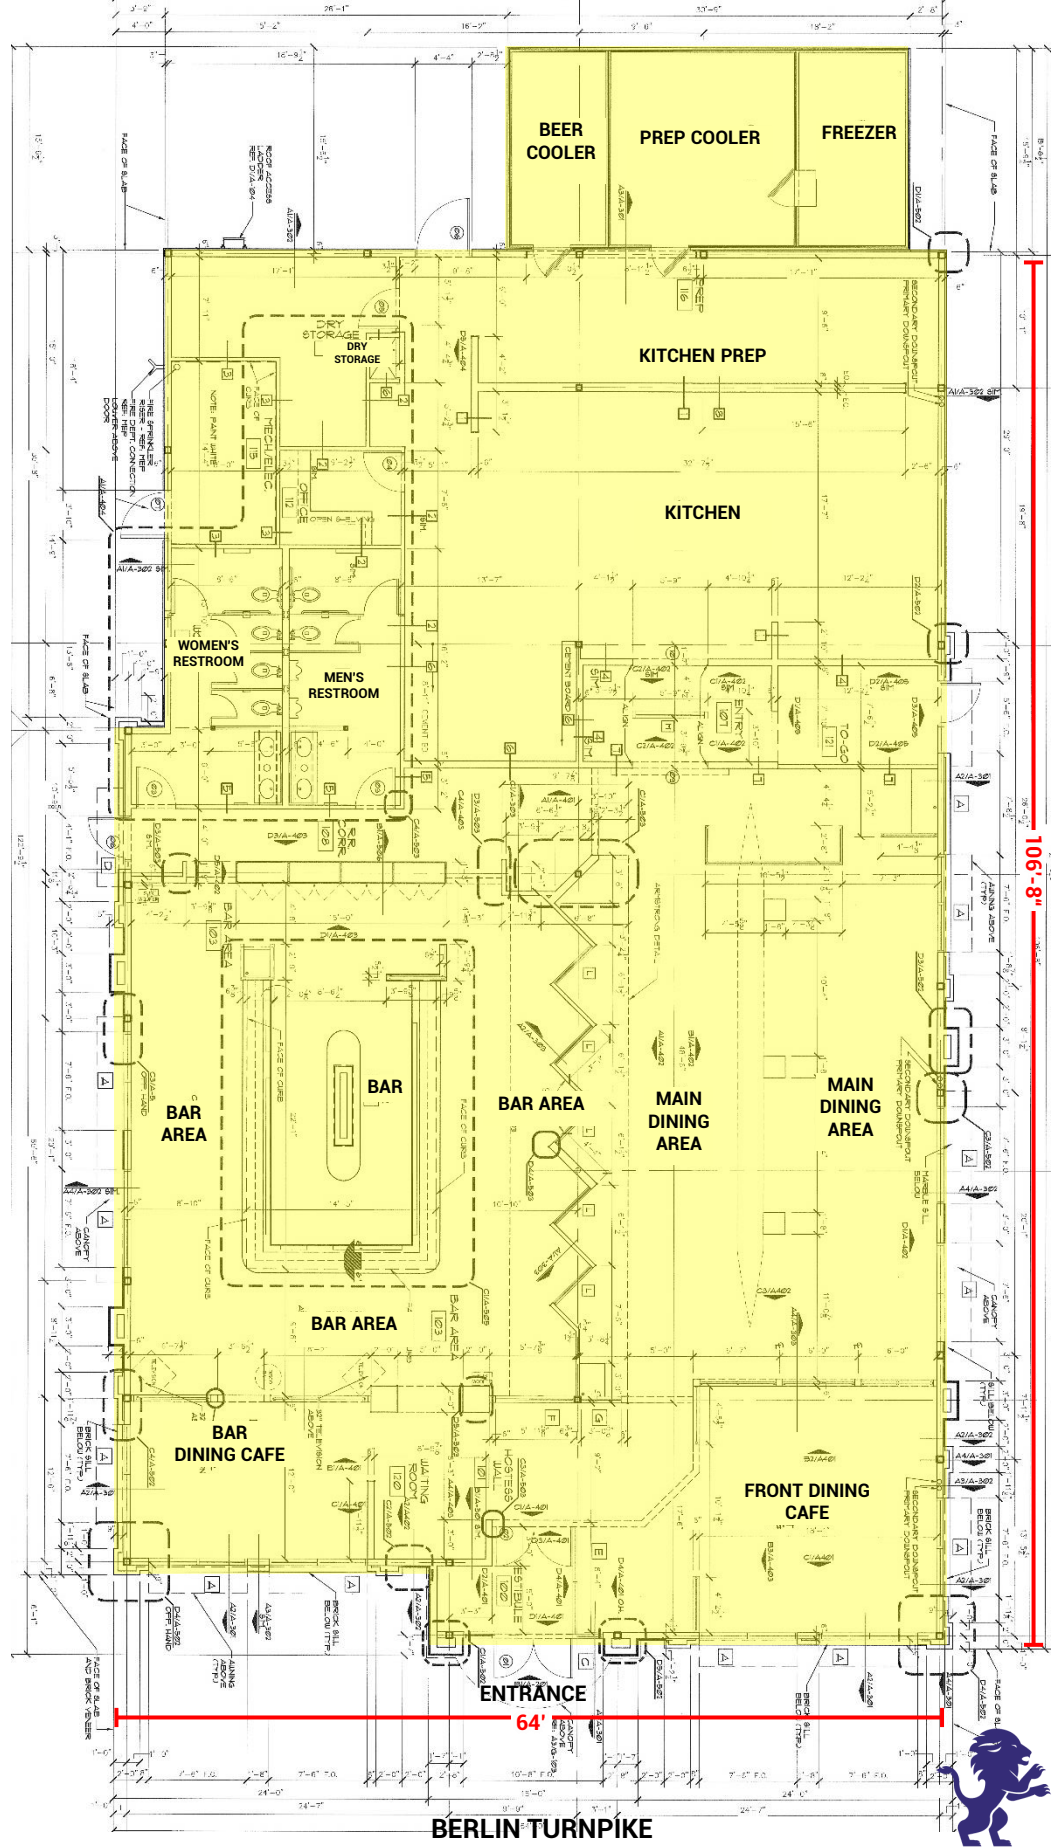

PASCONE PLACE

BERLIN TURNPIKE

ROYAL
PROPERTIES