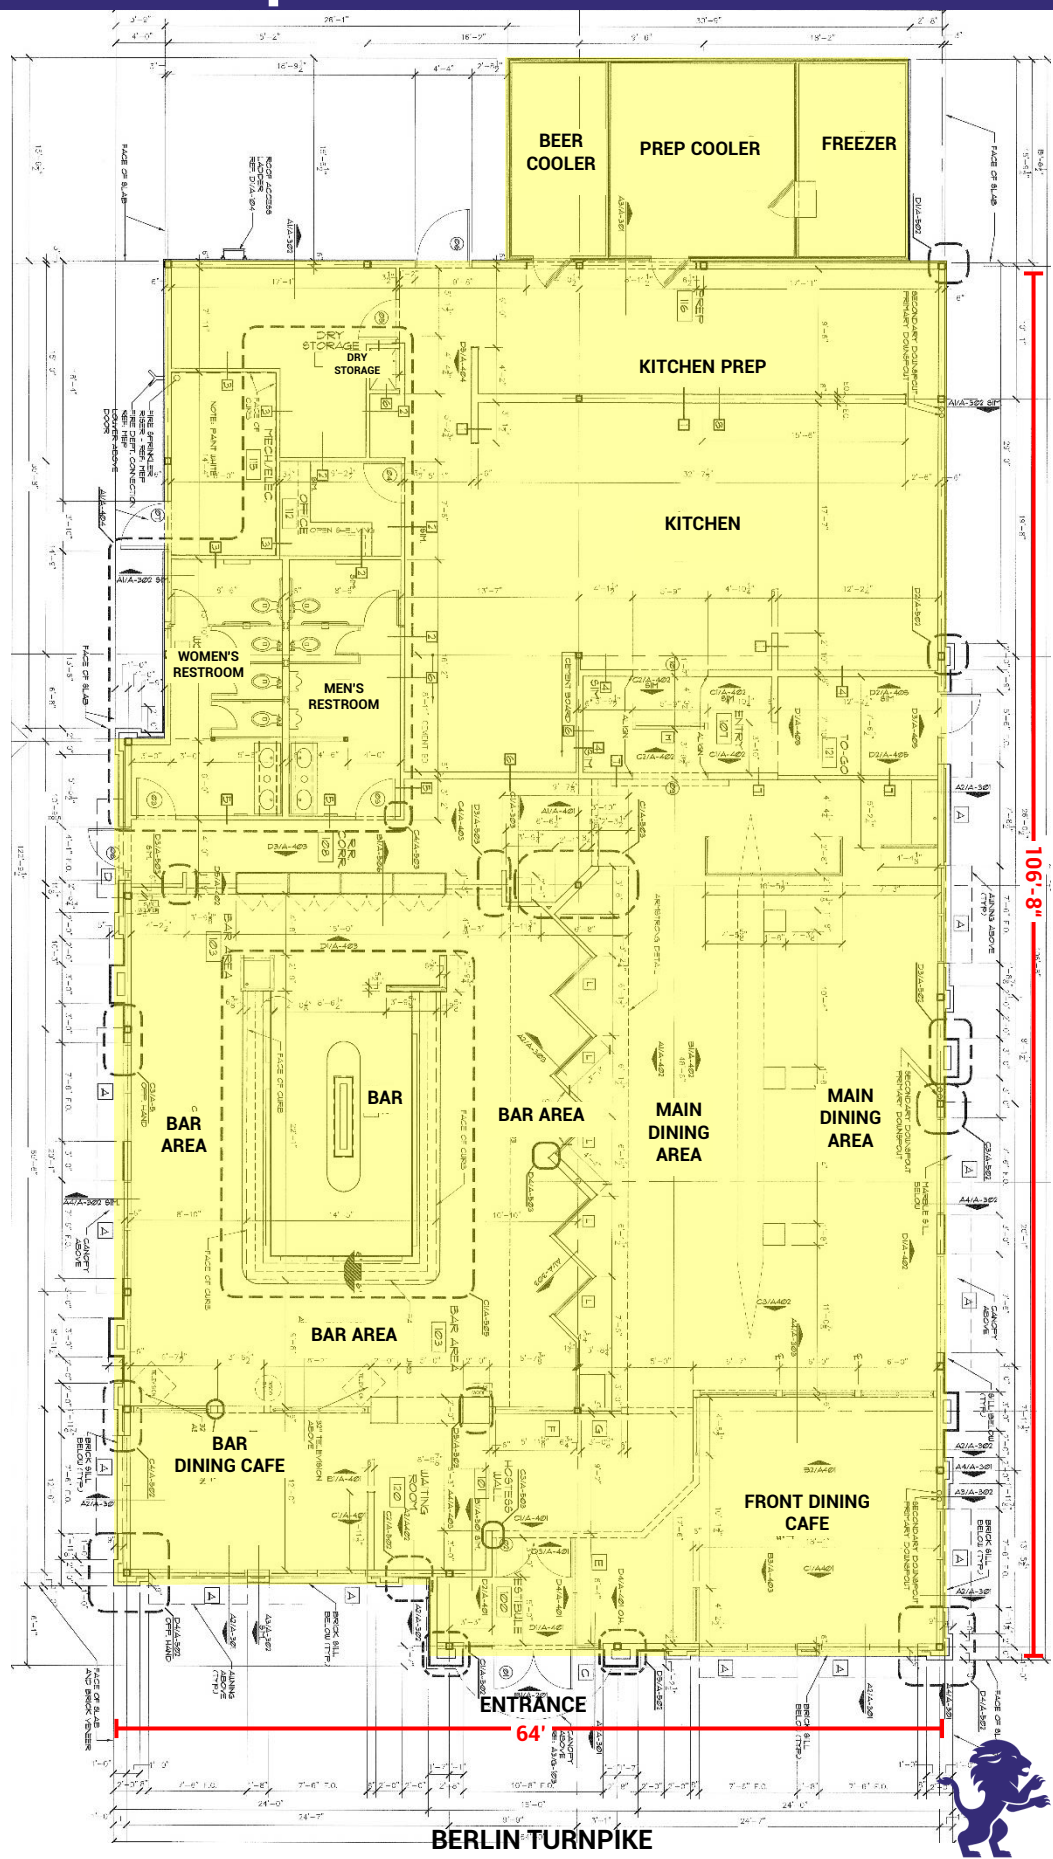

RESTAURANT OUTPARCEL FOR LEASE

PASCONE PLACE

BERLIN TURNPIKE

ROYAL
PROPERTIES