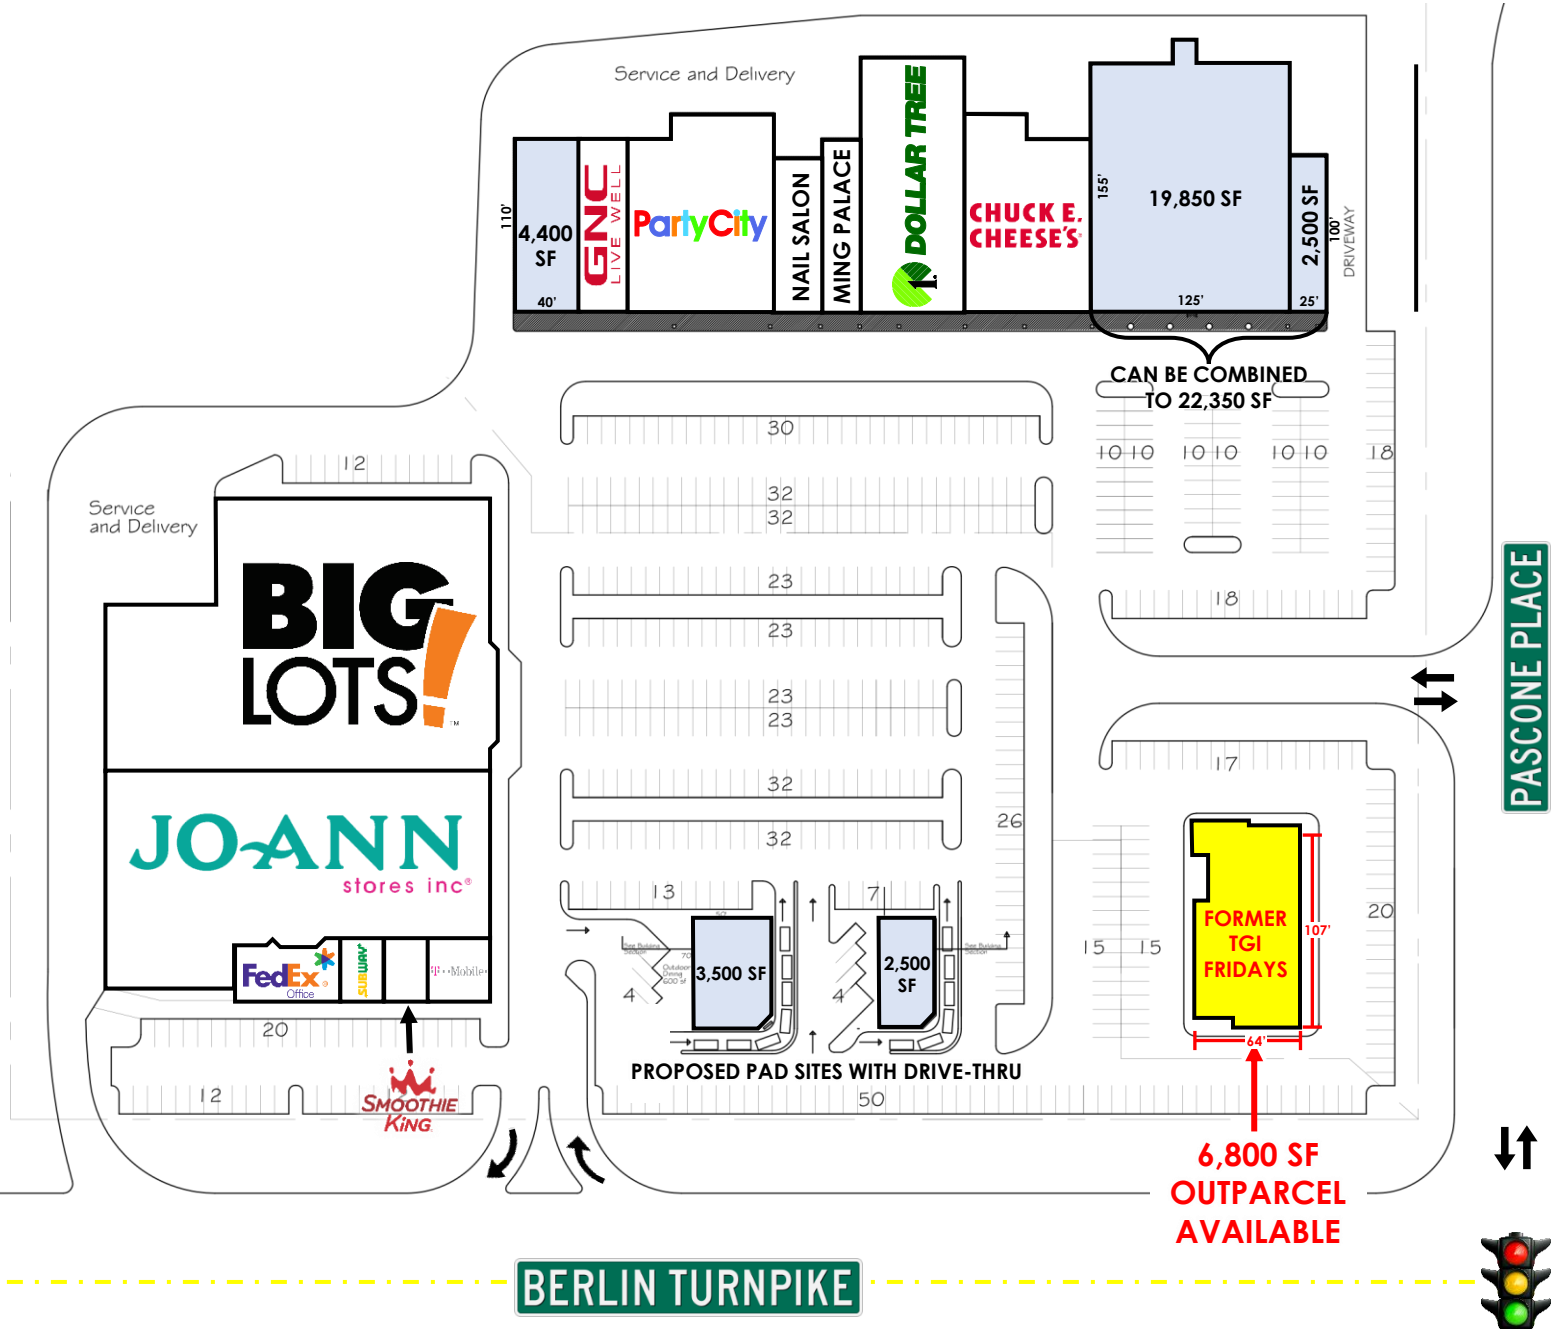

RESTAURANT OUTPARCEL FOR LEASE

PASCONE PLACE

BERLIN TURNPIKE

ROYAL
PROPERTIES