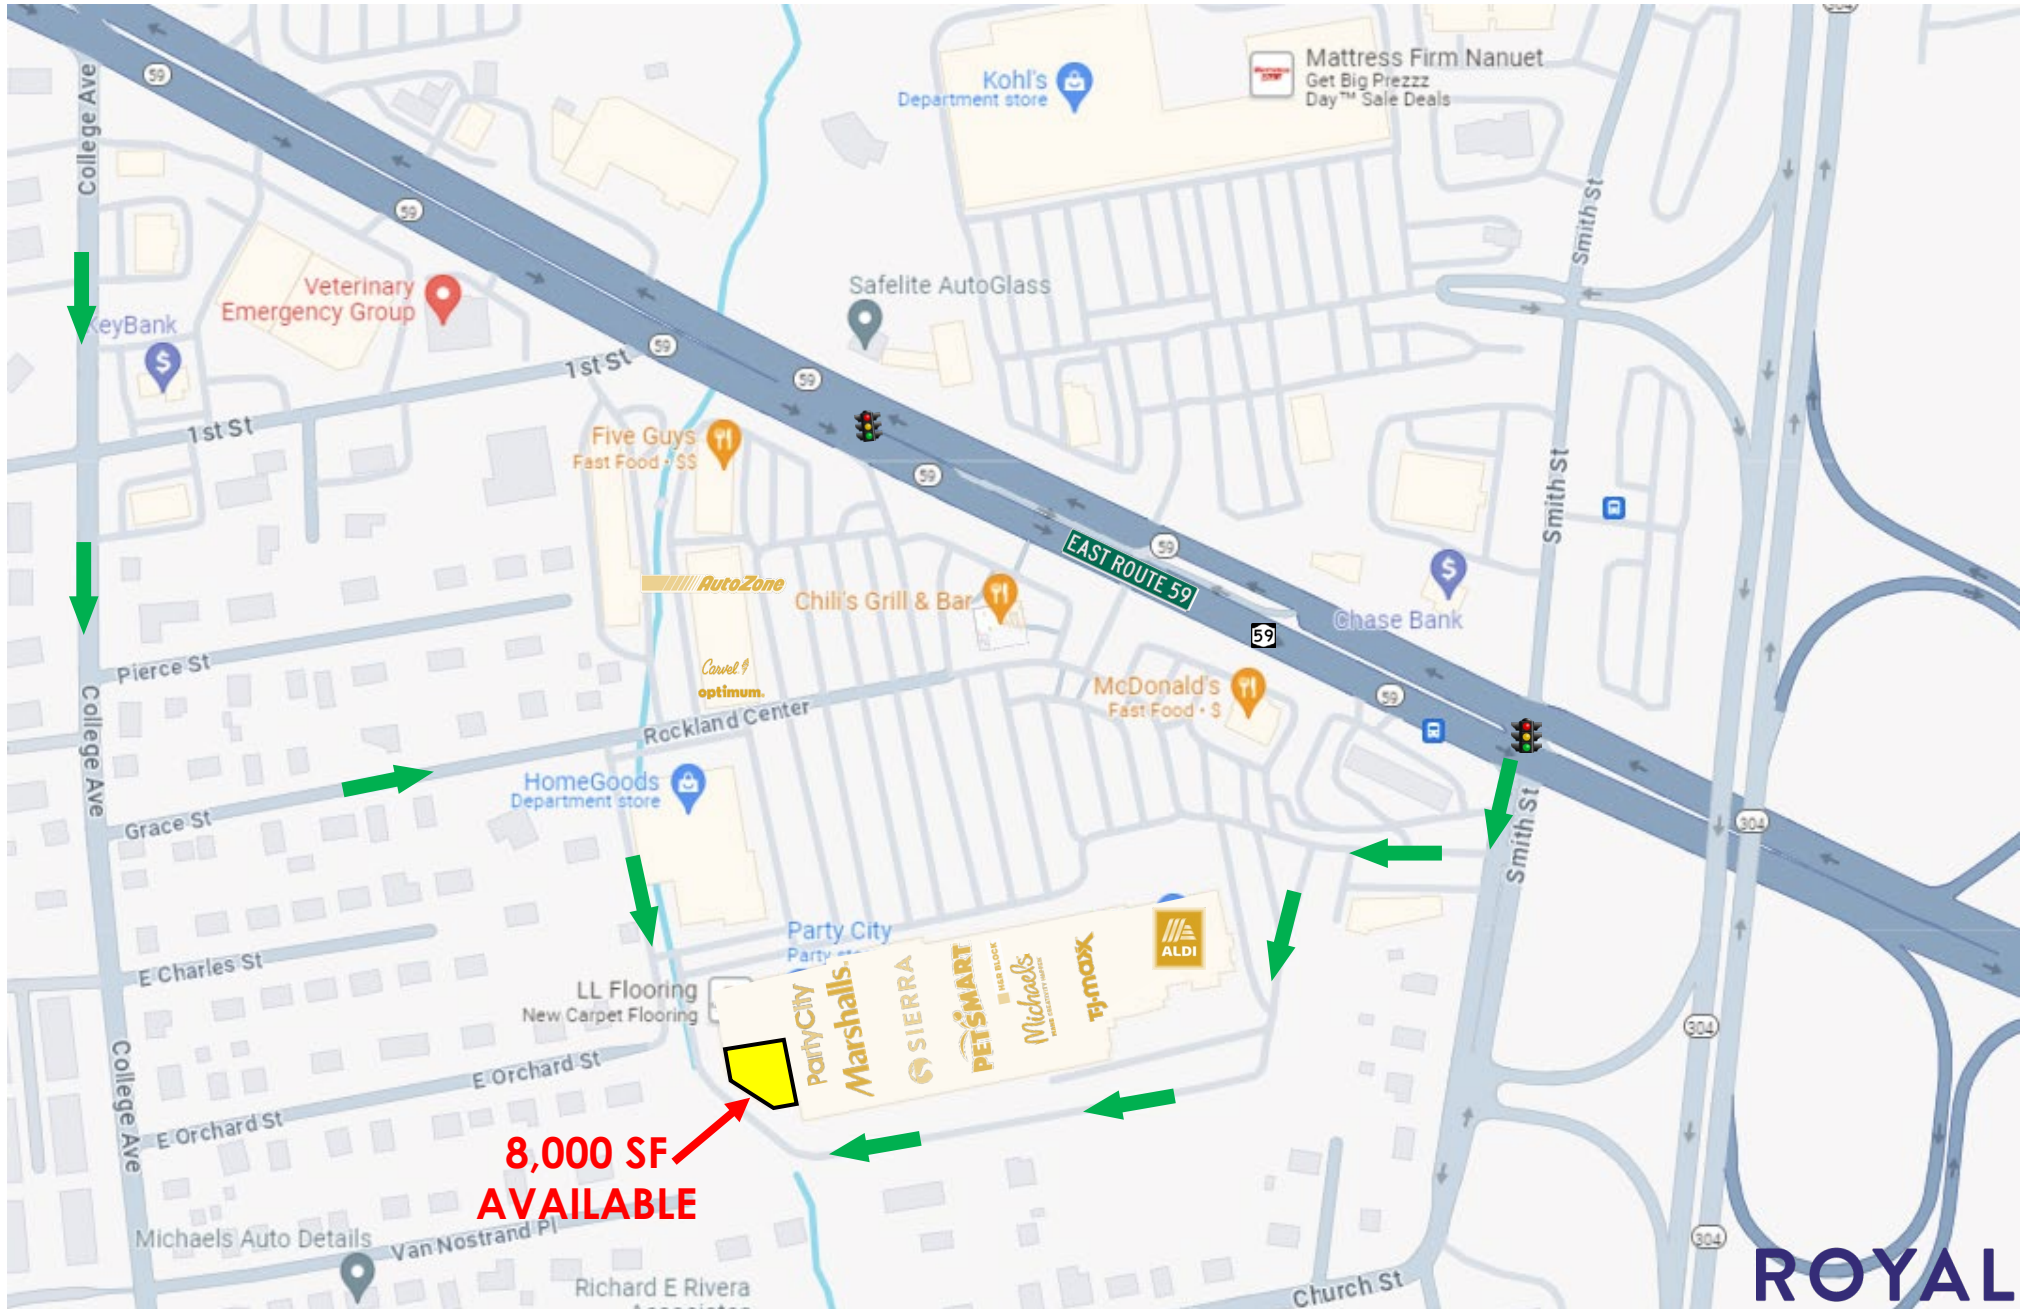

ROCKLAND CENTER

43 East Route 59 | Nanuet, New York

TRAILOR ACCESS POINTS

ROYAL
PROPERTIES