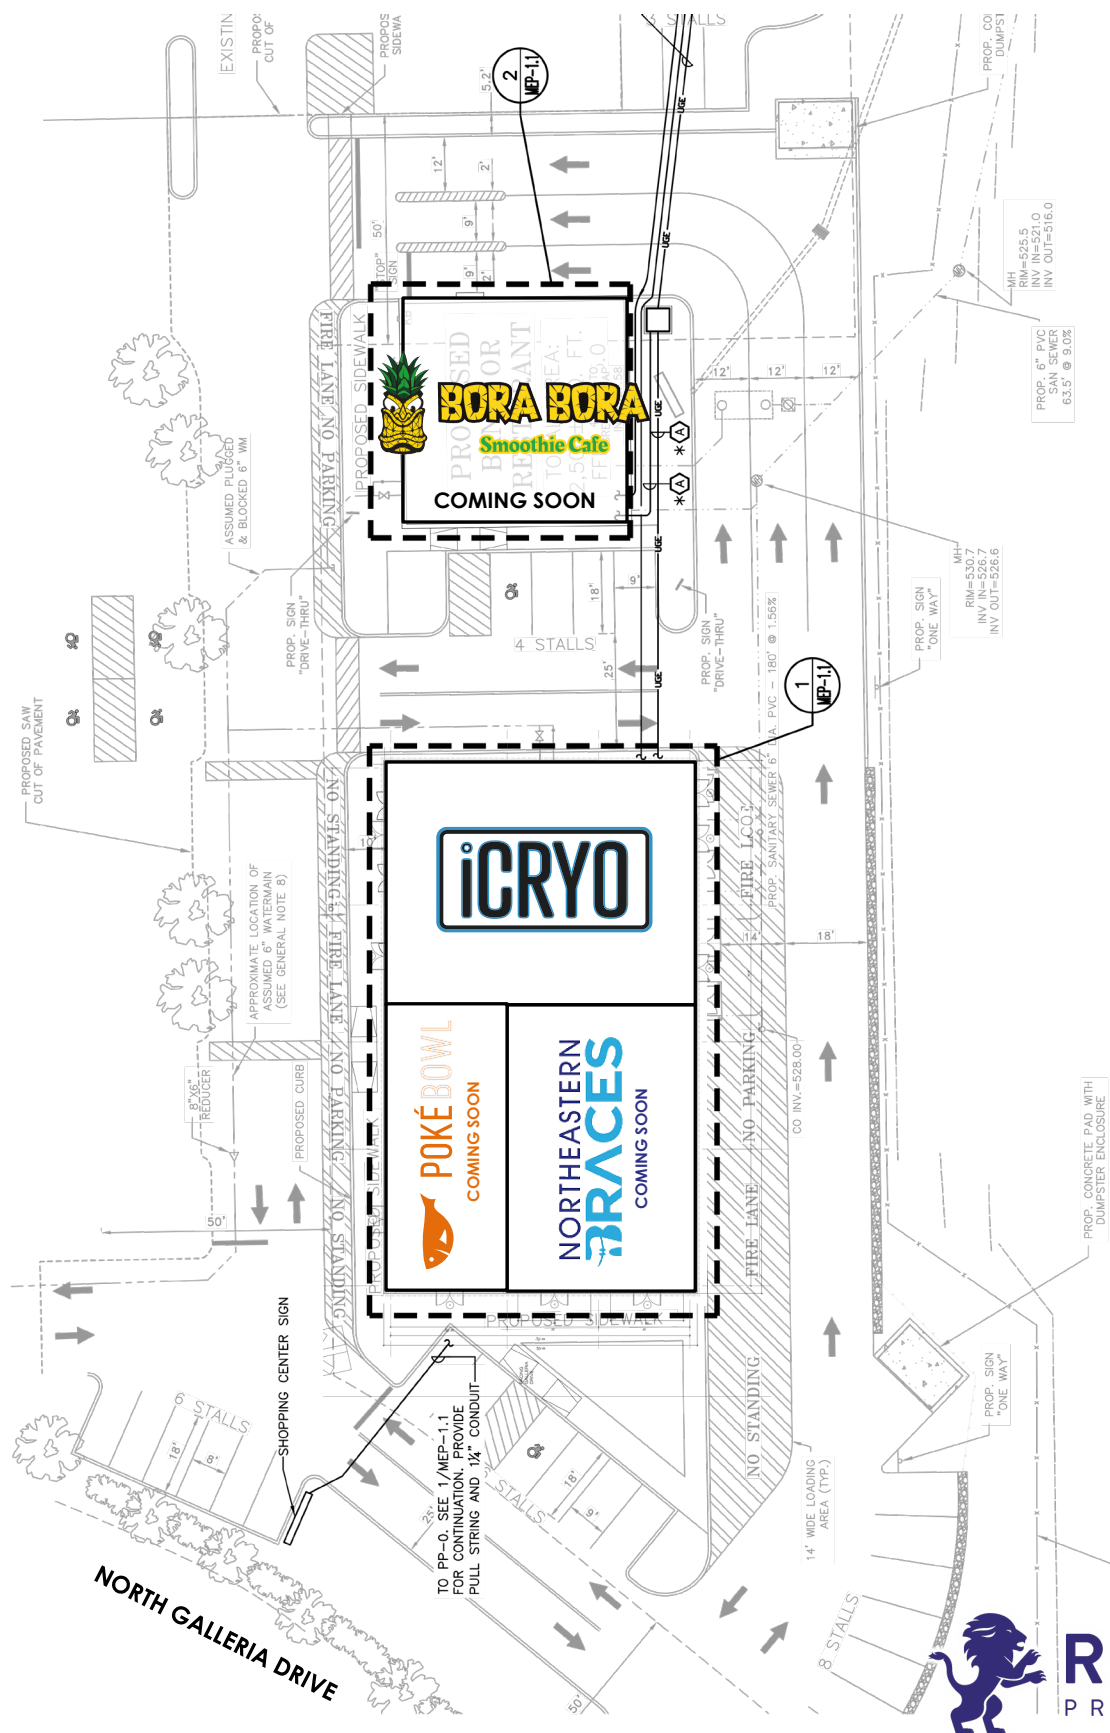

THE SHOPPES AT CRYSTAL RUN