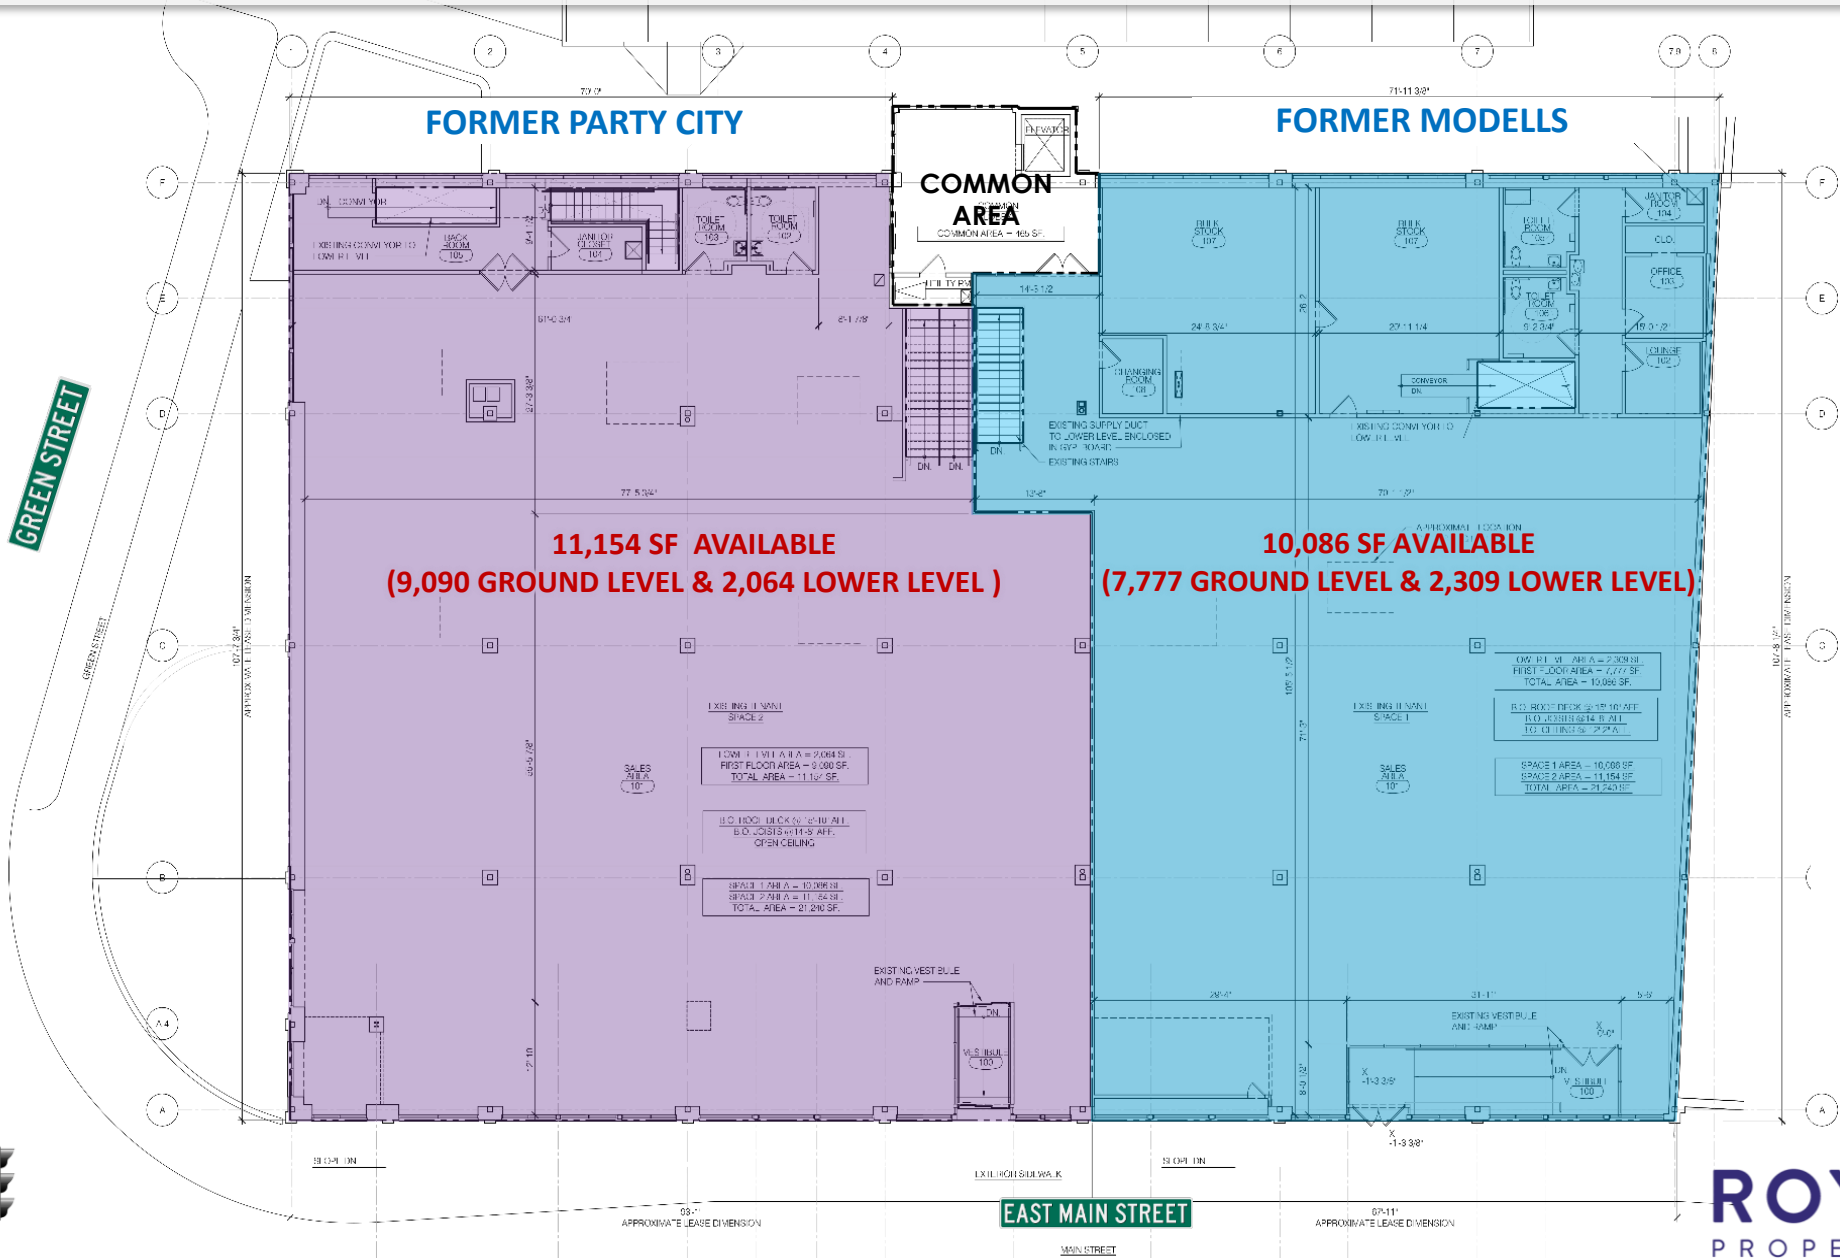

# 154-162 E. MAIN STREET

Route 117 | Mount Kisco, NY | Westchester County

RETAIL SPACE  
FOR LEASE

## DOMINANT BIG-BOX/FLAGSHIP RETAIL OPPORTUNITY