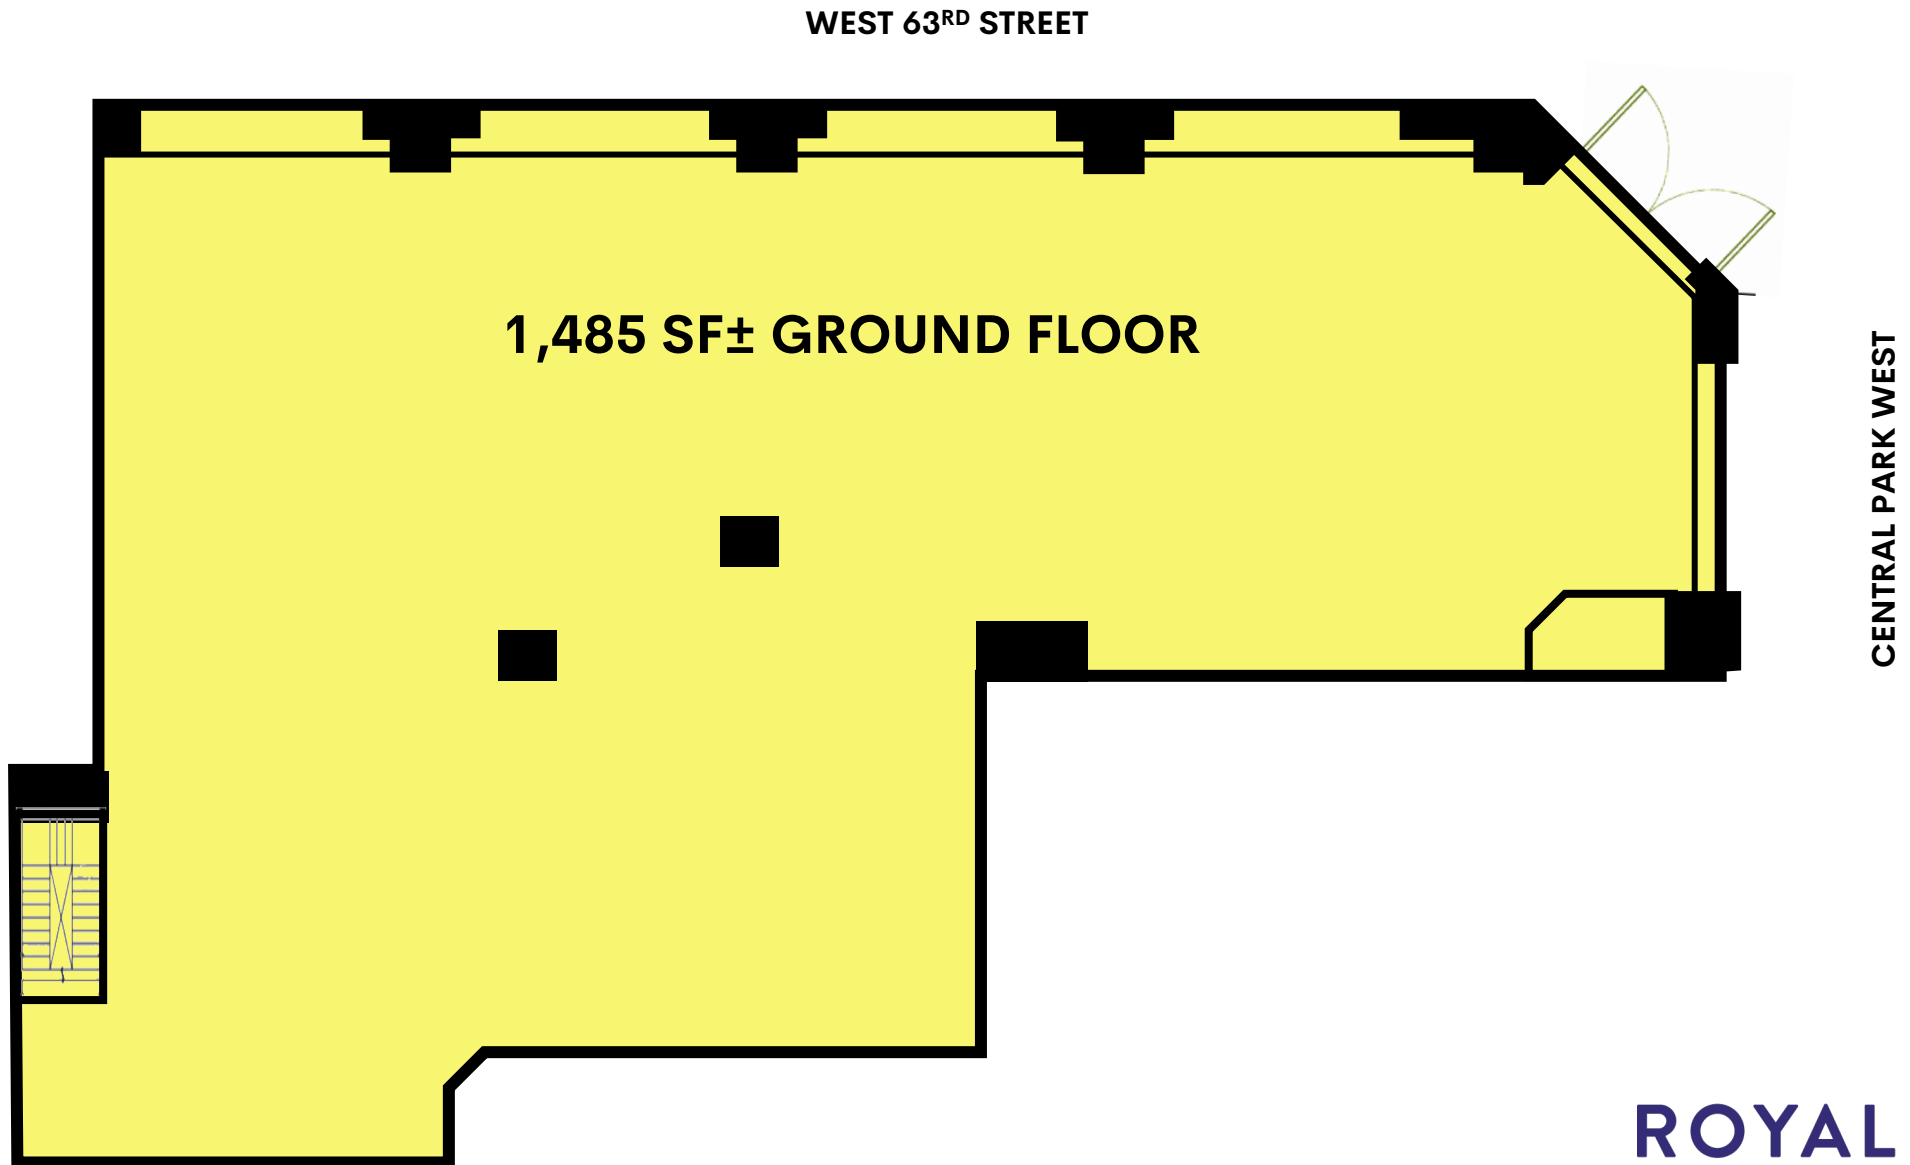

# 25 CENTRAL PARK WEST

Northwest Corner of Central Park West and West 62<sup>nd</sup> Street | New York, NY 10023

RETAIL/MEDICAL  
CONDO FOR LEASE

**3,200 SF± CORNER RETAIL/MEDICAL SPACE AVAILABLE**

**ROYAL**  
PROPERTIES

# 25 CENTRAL PARK WEST

Northwest Corner of Central Park West and West 62<sup>nd</sup> Street | New York, NY 10023

RETAIL/MEDICAL  
CONDO FOR LEASE

1,485 SF± 2<sup>ND</sup> GEN HAIR SALON SPACE AVAILABLE

**ROYAL**  
PROPERTIES