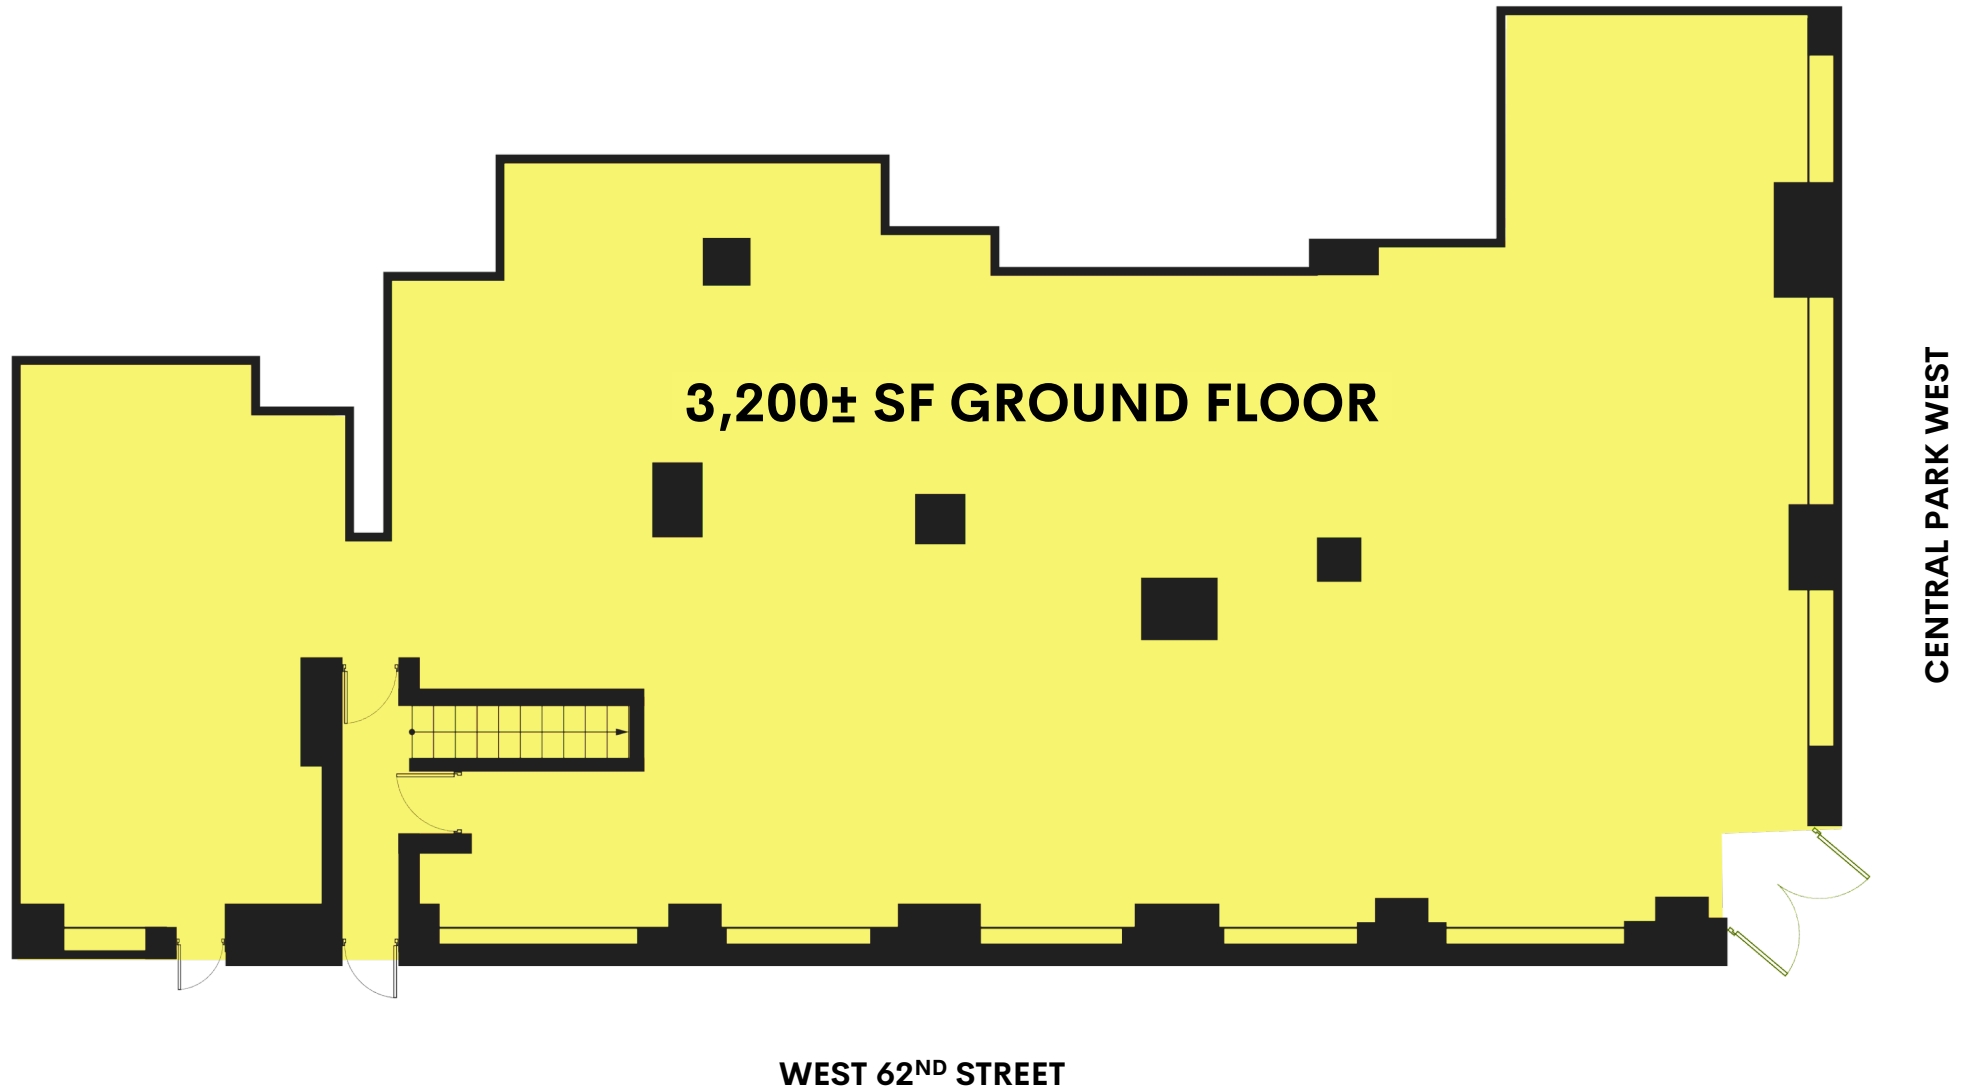

# 25 CENTRAL PARK WEST

Northwest Corner of Central Park West and West 62<sup>nd</sup> Street | New York, NY 10023

RETAIL/MEDICAL  
CONDO FOR LEASE

**3,200 SF± CORNER RETAIL/MEDICAL SPACE AVAILABLE**

**ROYAL**  
PROPERTIES

# 25 CENTRAL PARK WEST

Northwest Corner of Central Park West and West 62<sup>nd</sup> Street | New York, NY 10023

RETAIL/MEDICAL  
CONDO FOR LEASE

1,485 SF± 2<sup>ND</sup> GEN HAIR SALON SPACE AVAILABLE

**ROYAL**  
PROPERTIES