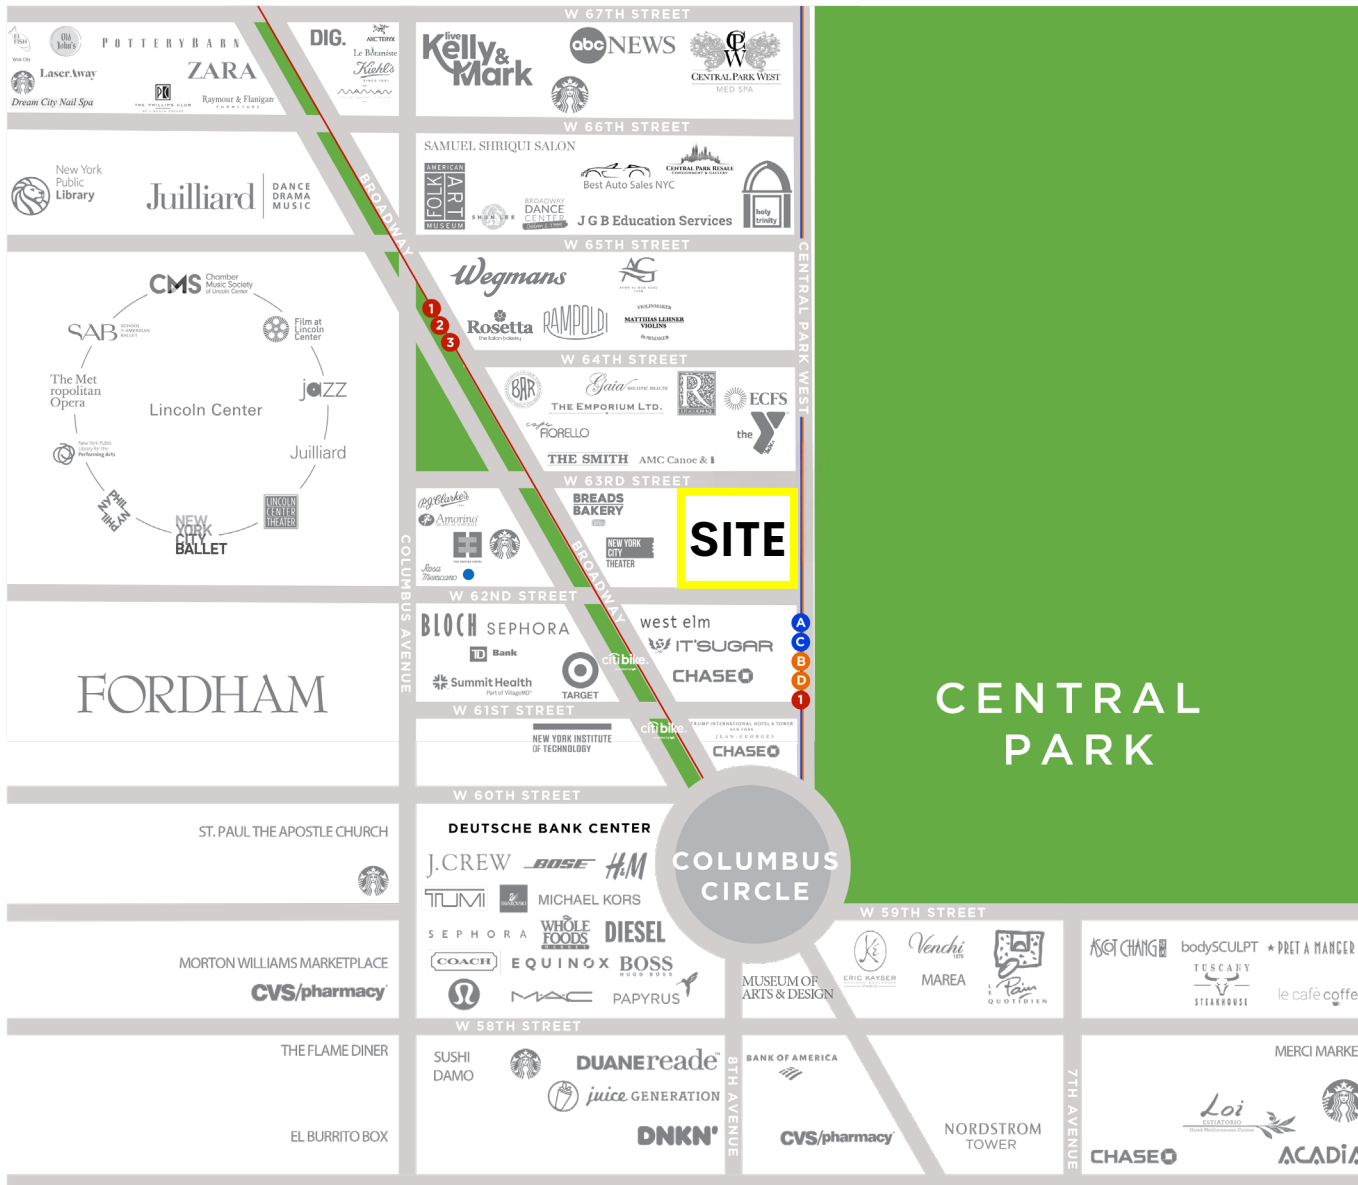

25 CENTRAL PARK WEST

Northwest Corner of Central Park West and West 62nd Street | New York, NY 10023

RETAIL/MEDICAL
CONDO FOR LEASE

1,485 SF± & 3,200 SF± CORNER RETAIL/MEDICAL SPACES AVAILABLE

CENTRAL PARK
MANHATTAN, NEW YORK

42M
ANNUAL VISITORS

COLUMBUS CIRCLE
59TH STREET & BROADWAY

6MIN
WALK

59TH STREET STATION
COLUMBUS CIRCLE – SERVING LINES

16M
ANNUAL RIDERSHIP

ROYAL
PROPERTIES